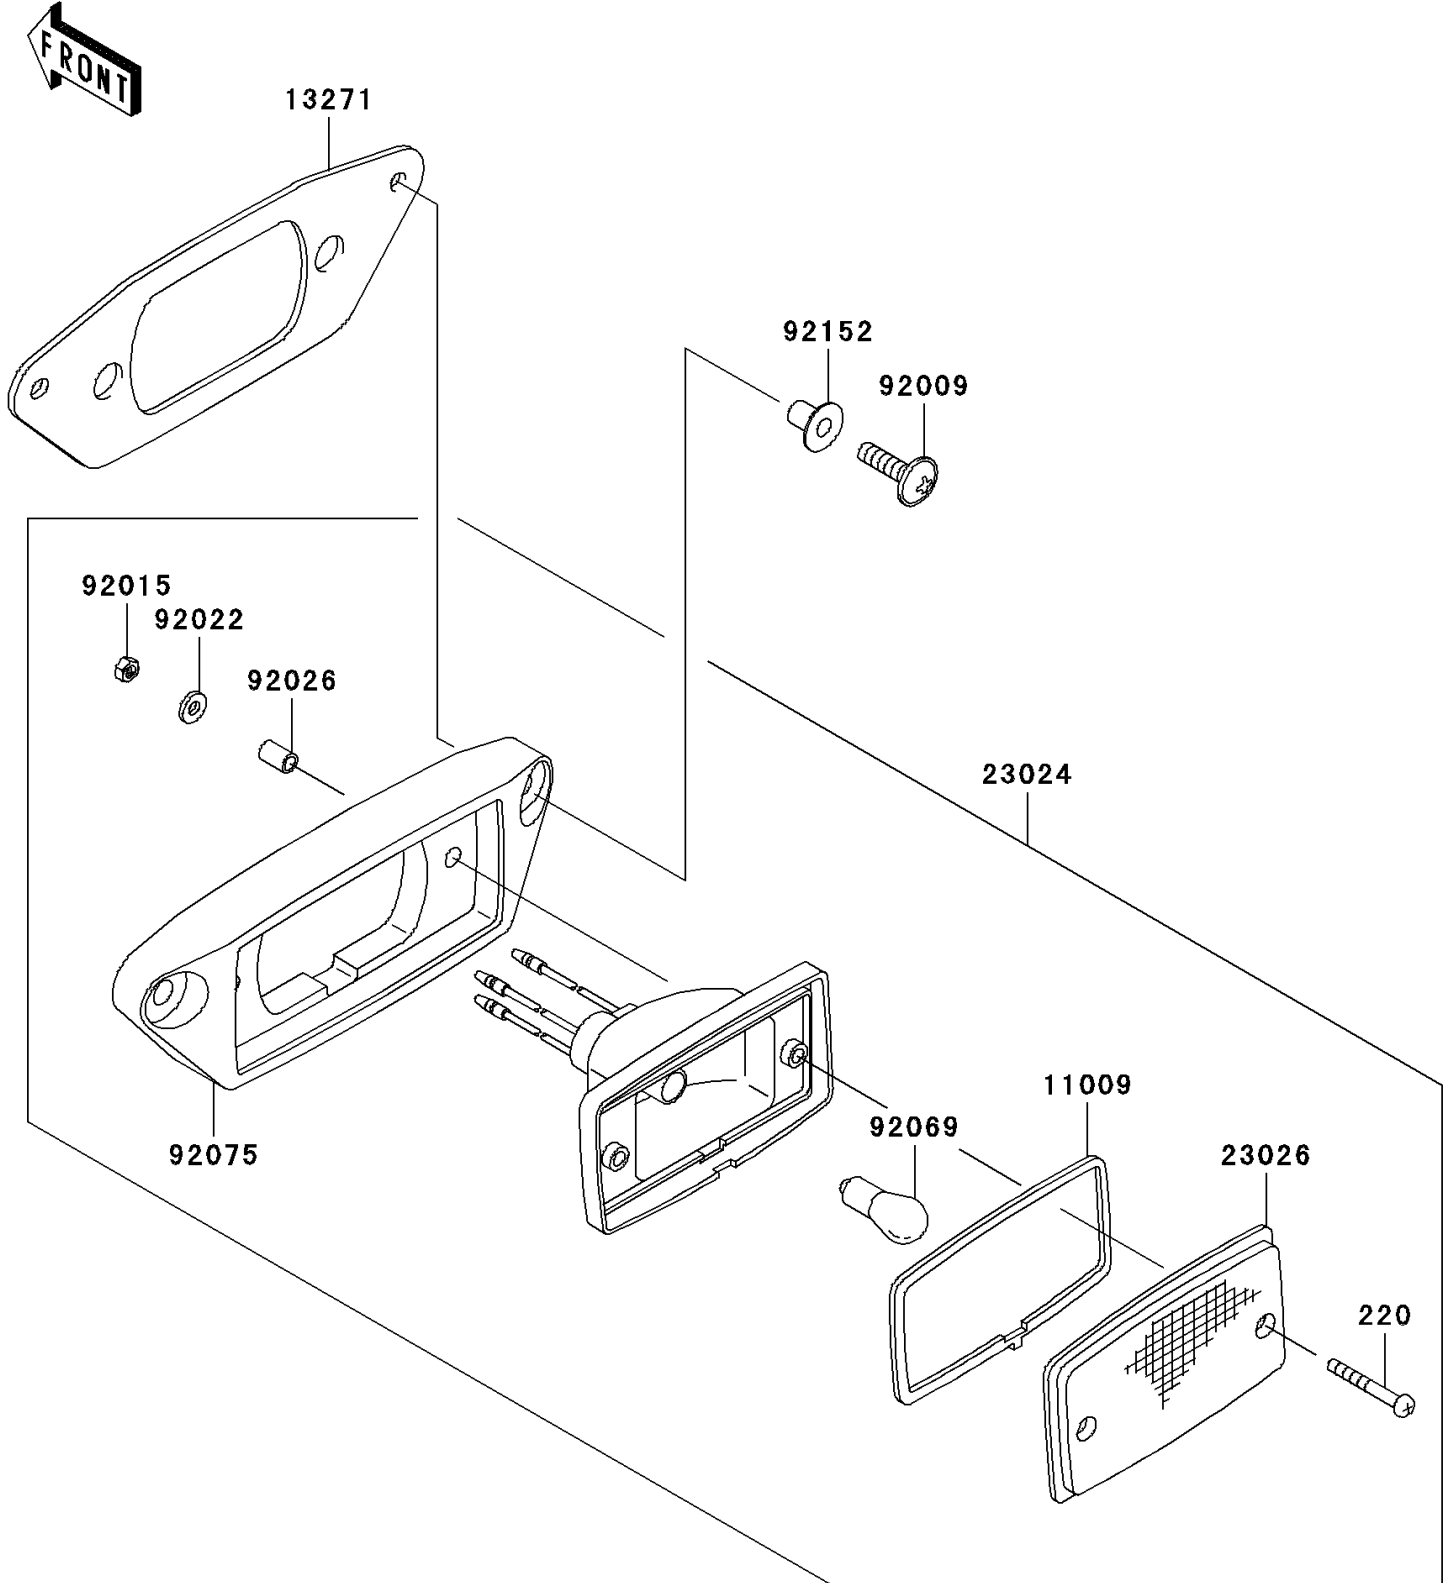

2004 Prairie 360 4X4 Hardwoods Green HD PARTS DIAGRAM

Taillight(s)(JKBVFHC1 3B503075-)

F2720A

2004 Prairie 360 4X4 Hardwoods Green HD PARTS LIST

Taillight(s)(JKBVFHC1 3B503075-)

ITEM NAME	PART NUMBER	QUANTITY
SCREW-PAN-CROS (Ref # 220)	220C0430	2
GASKET,TAIL LAMP (Ref # 11009)	11009-4004	1
PLATE,TAIL LAMP (Ref # 13271)	13271-0033	1
LAMP-ASSY-TAIL (Ref # 23024)	23024-0001	1
LENS,TAIL LAMP (Ref # 23026)	23026-1239	1
SCREW,6X22,BLACK (Ref # 92009)	92009-1256	2
NUT,4MM (Ref # 92015)	92015-1550	2
WASHER,PLAIN,4MM (Ref # 92022)	92022-1762	2
SPACER,4.5X6.5X10 (Ref # 92026)	92026-1261	2
BULB,12V 18/5W (Ref # 92069)	92069-1089	1
DAMPER,TAIL LAMP (Ref # 92075)	92075-1782	1
COLLAR (Ref # 92152)	92152-0015	2