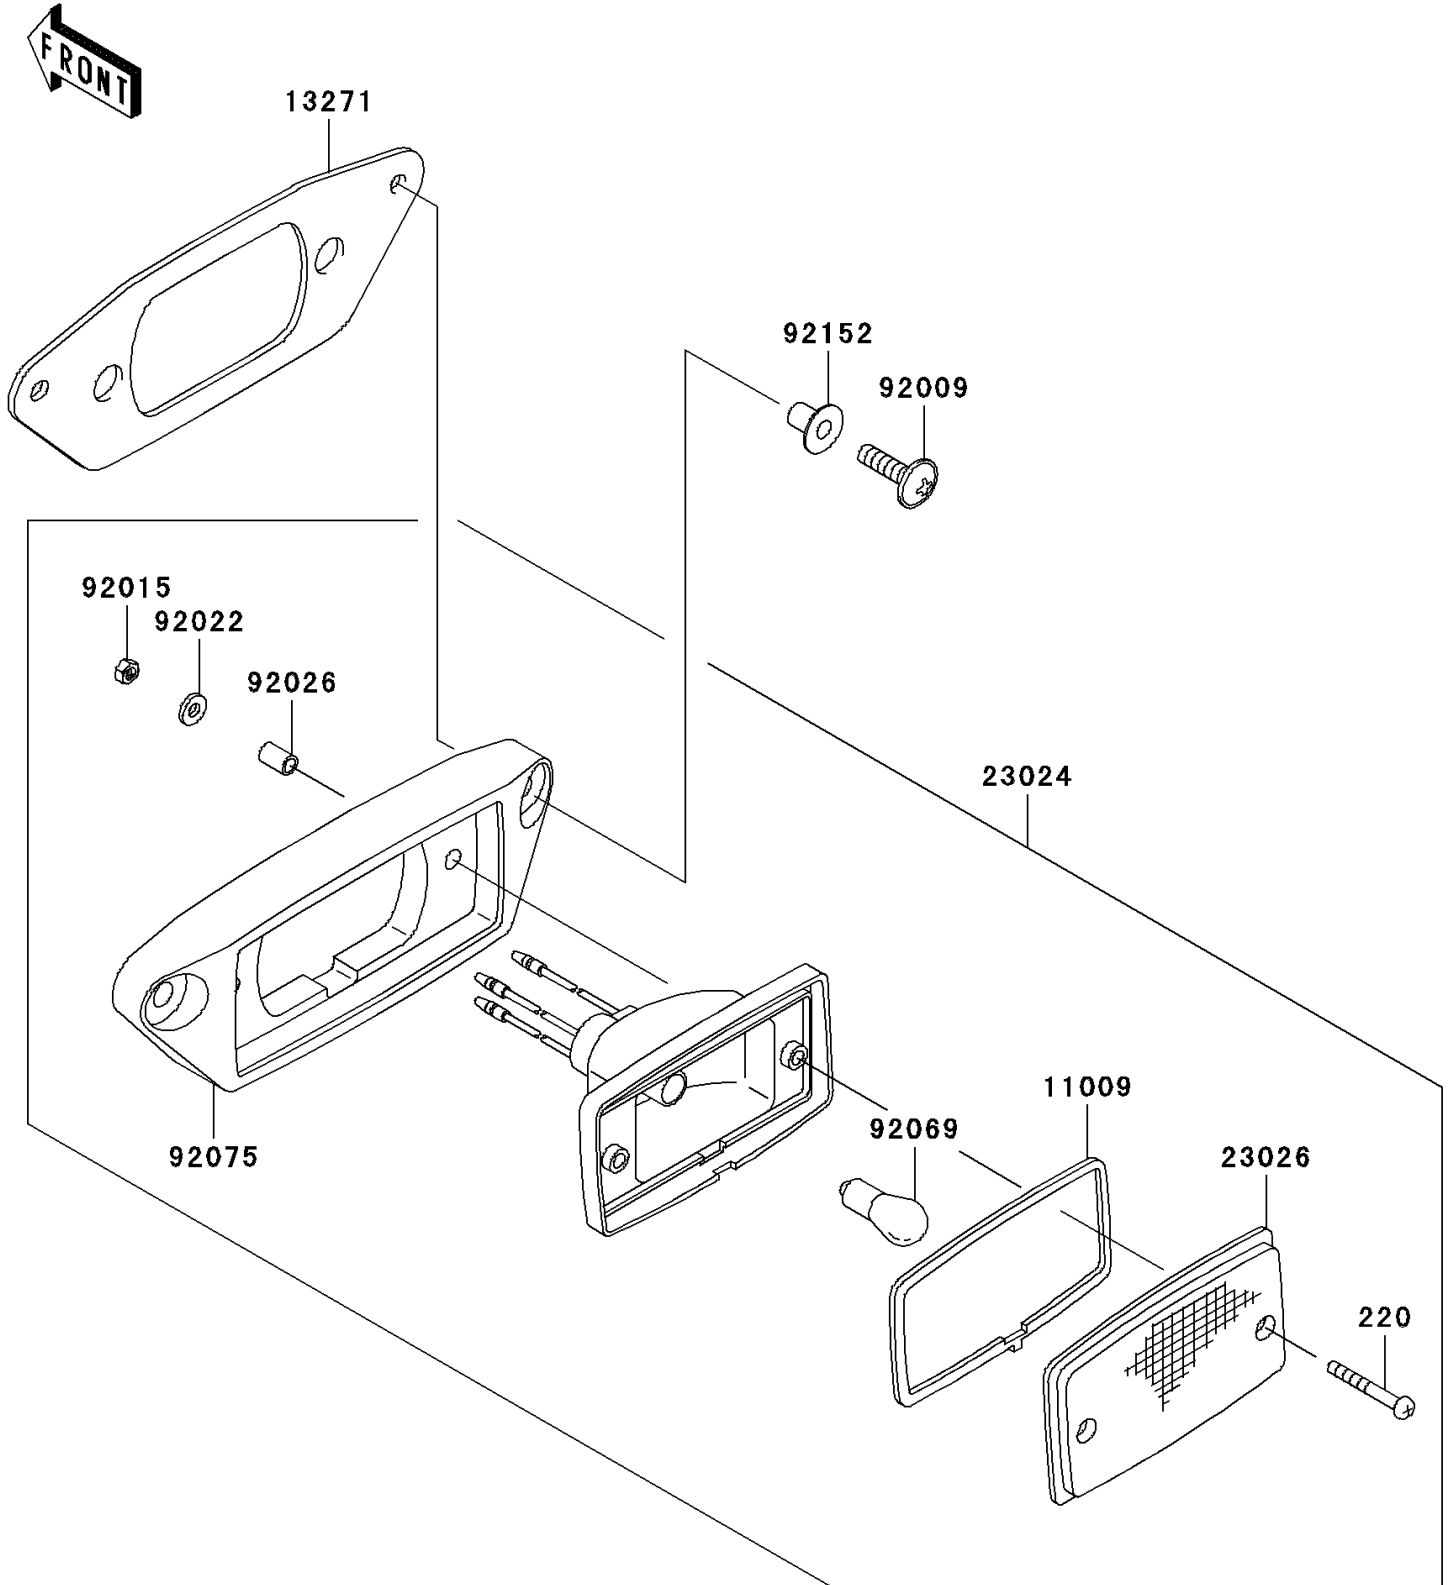

2005 Prairie 360 4X4 Hardwoods Green HD PARTS DIAGRAM

Taillight(s)(JKBFVHC1 3B503075-)

F2720A

2005 Prairie 360 4X4 Hardwoods Green HD PARTS LIST

Taillight(s)(JKBVFHC1 3B503075-)

ITEM NAME	PART NUMBER	QUANTITY
SCREW-PAN-CROS (Ref # 220)	220C0430	2
GASKET,TAIL LAMP (Ref # 11009)	11009-4004	1
PLATE,TAIL LAMP (Ref # 13271)	13271-0033	1
LAMP-ASSY-TAIL (Ref # 23024)	23024-0001	1
LENS,TAIL LAMP (Ref # 23026)	23026-1239	1
SCREW,6X22,BLACK (Ref # 92009)	92009-1256	2
NUT,4MM (Ref # 92015)	92015-1550	2
WASHER,PLAIN,4MM (Ref # 92022)	92022-1762	2
SPACER,4.5X6.5X10 (Ref # 92026)	92026-1261	2
BULB,12V 18/5W (Ref # 92069)	92069-1089	1
DAMPER,TAIL LAMP (Ref # 92075)	92075-1782	1
COLLAR (Ref # 92152)	92152-0015	2