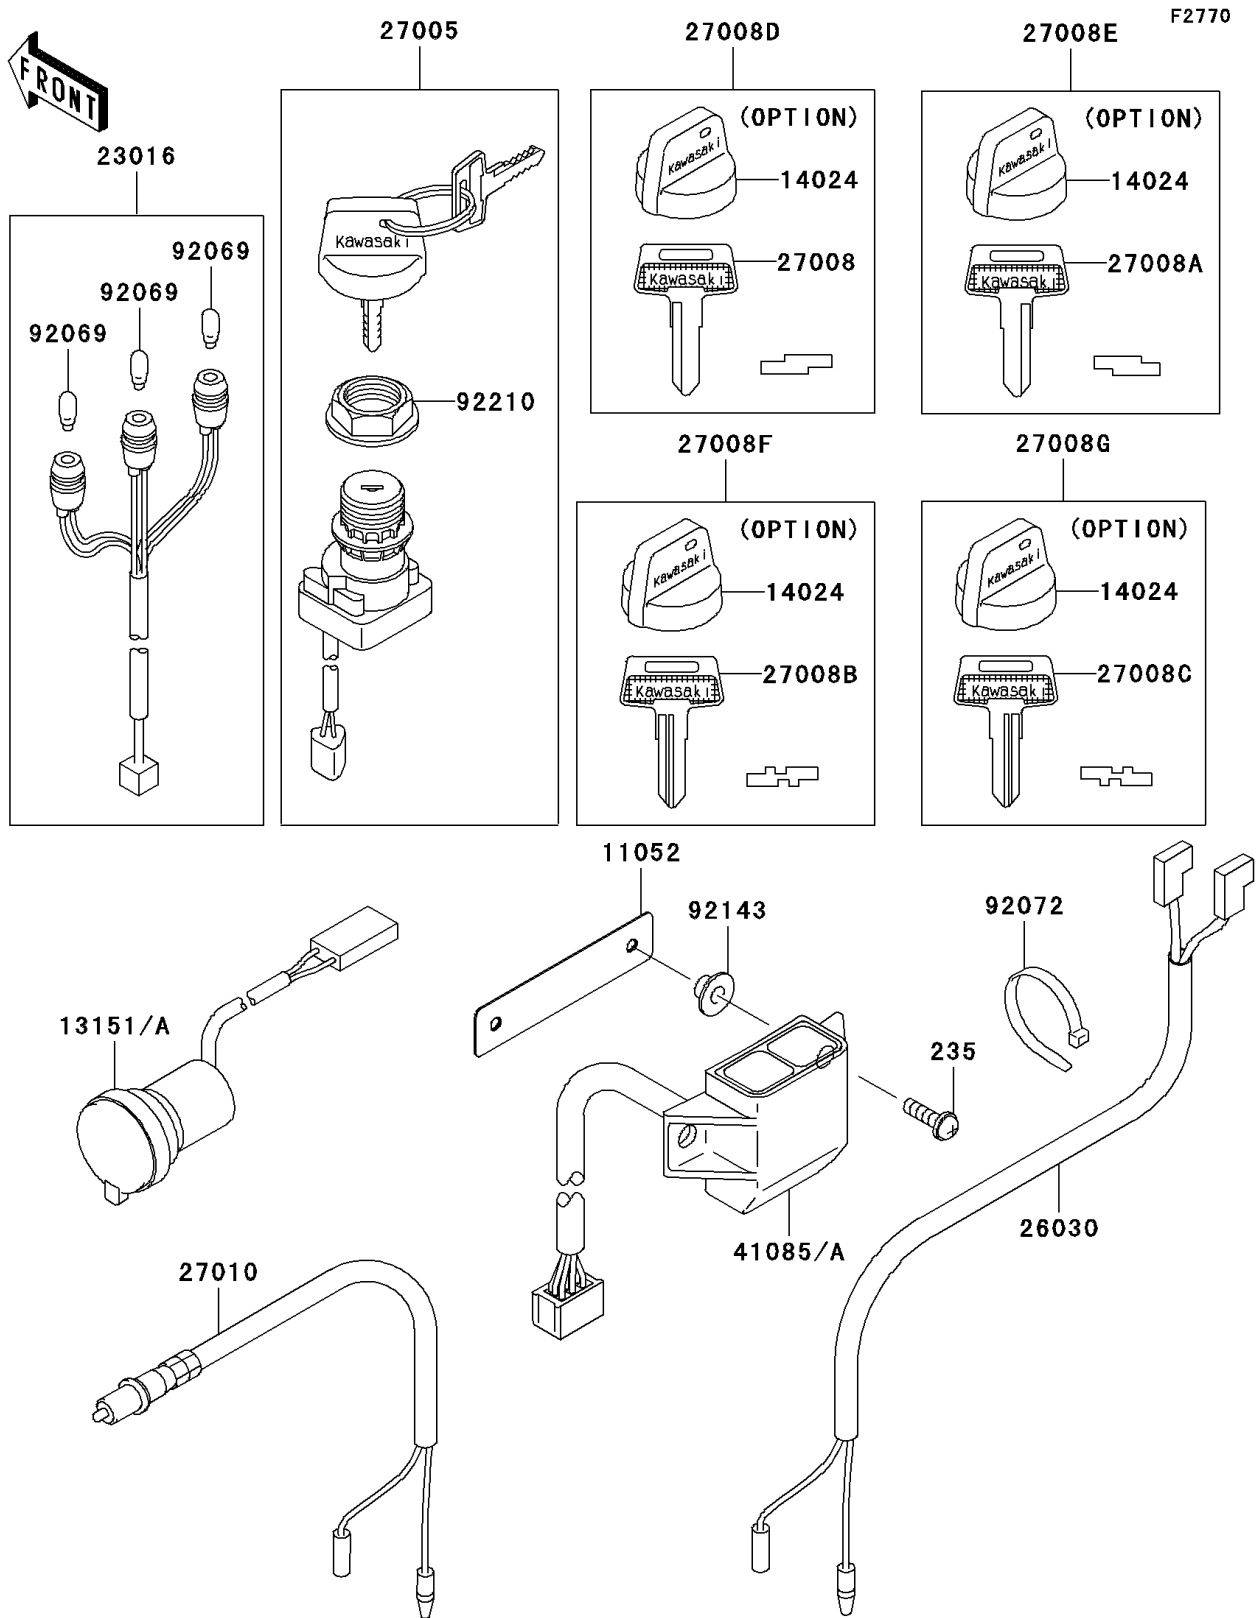

2003 Prairie 360 4X4 Advantage Classic PARTS DIAGRAM

Ignition Switch

2003 Prairie 360 4X4 Advantage Classic PARTS LIST

Ignition Switch

ITEM NAME	PART NUMBER	QUANTITY
SCREW-PAN-WP-CROS (Ref # 235)	235C0516	2
BRACKET (Ref # 11052)	11052-7530	1
SWITCH-COMP,D.C.TERMINAL (Ref # 13151A)	13151-7501	1
COVER,KEY (Ref # 14024)	14024-1551	4
LAMP-ASSY (Ref # 23016)	23016-1151	1
HARNESS (Ref # 26030)	26030-1058	1
SWITCH-ASSY-IGNITION (Ref # 27005)	27005-1229	1
KEY-LOCK,BLANK (Ref # 27008)	27008-1041	1
KEY-LOCK,BLANK (Ref # 27008A)	27008-1042	1
KEY-LOCK,BLANK (Ref # 27008B)	27008-1043	1
KEY-LOCK,BLANK (Ref # 27008C)	27008-1044	1
KEY-LOCK,BLANK (Ref # 27008D)	27008-1132	1
KEY-LOCK,BLANK (Ref # 27008E)	27008-1133	1
KEY-LOCK,BLANK (Ref # 27008F)	27008-1134	1
KEY-LOCK,BLANK (Ref # 27008G)	27008-1135	1
SWITCH,BRAKE (Ref # 27010)	27010-1294	1
INDICATOR (Ref # 41085A)	41085-1095	1
BULB,12V 3W,T7 (Ref # 92069)	92069-1020	3
BAND,L=149 (Ref # 92072)	92072-031	1
COLLAR (Ref # 92143)	92143-1057	2
NUT,IGNITION SWITCH (Ref # 92210)	92210-1109	1