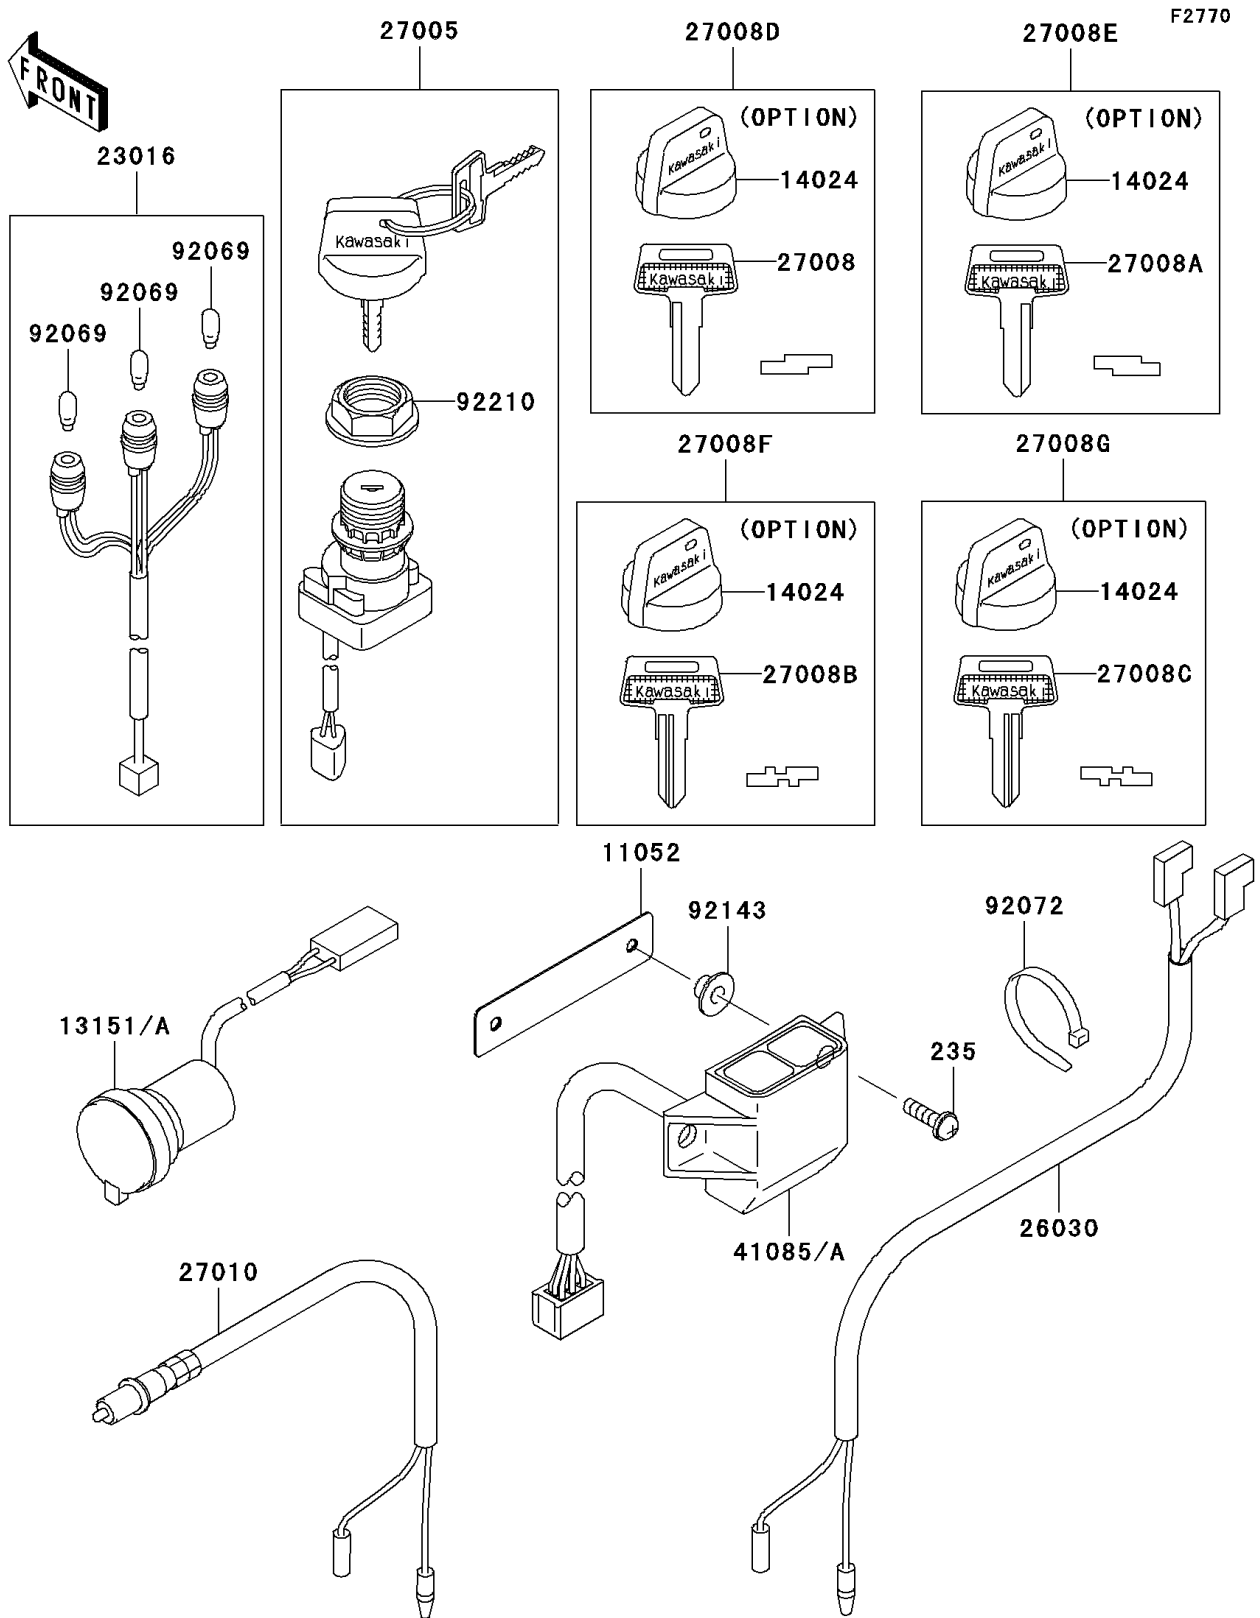

2005 Prairie 360 4X4 Hardwoods Green HD PARTS DIAGRAM

Ignition Switch

2005 Prairie 360 4X4 Hardwoods Green HD PARTS LIST

Ignition Switch

ITEM NAME	PART NUMBER	QUANTITY
SCREW-PAN-WP-CROS (Ref # 235)	235C0516	2
BRACKET (Ref # 11052)	11052-7530	1
SWITCH-COMP,D.C.TERMINAL (Ref # 13151)	13151-0004	1
COVER,KEY (Ref # 14024)	14024-1551	4
LAMP-ASSY (Ref # 23016)	23016-1151	1
HARNESS (Ref # 26030)	26030-1058	1
SWITCH-ASSY-IGNITION (Ref # 27005)	27005-1229	1
KEY-LOCK,BLANK (Ref # 27008)	27008-1041	1
KEY-LOCK,BLANK (Ref # 27008A)	27008-1042	1
KEY-LOCK,BLANK (Ref # 27008B)	27008-1043	1
KEY-LOCK,BLANK (Ref # 27008C)	27008-1044	1
KEY-LOCK,BLANK (Ref # 27008D)	27008-1132	1
KEY-LOCK,BLANK (Ref # 27008E)	27008-1133	1
KEY-LOCK,BLANK (Ref # 27008F)	27008-1134	1
KEY-LOCK,BLANK (Ref # 27008G)	27008-1135	1
SWITCH,BRAKE (Ref # 27010)	27010-1294	1
INDICATOR (Ref # 41085)	41085-0003	1
BULB,12V 3W,T7 (Ref # 92069)	92069-1020	3
BAND,L=149 (Ref # 92072)	92072-031	1
COLLAR (Ref # 92143)	92143-1057	2
NUT,IGNITION SWITCH (Ref # 92210)	92210-1109	1