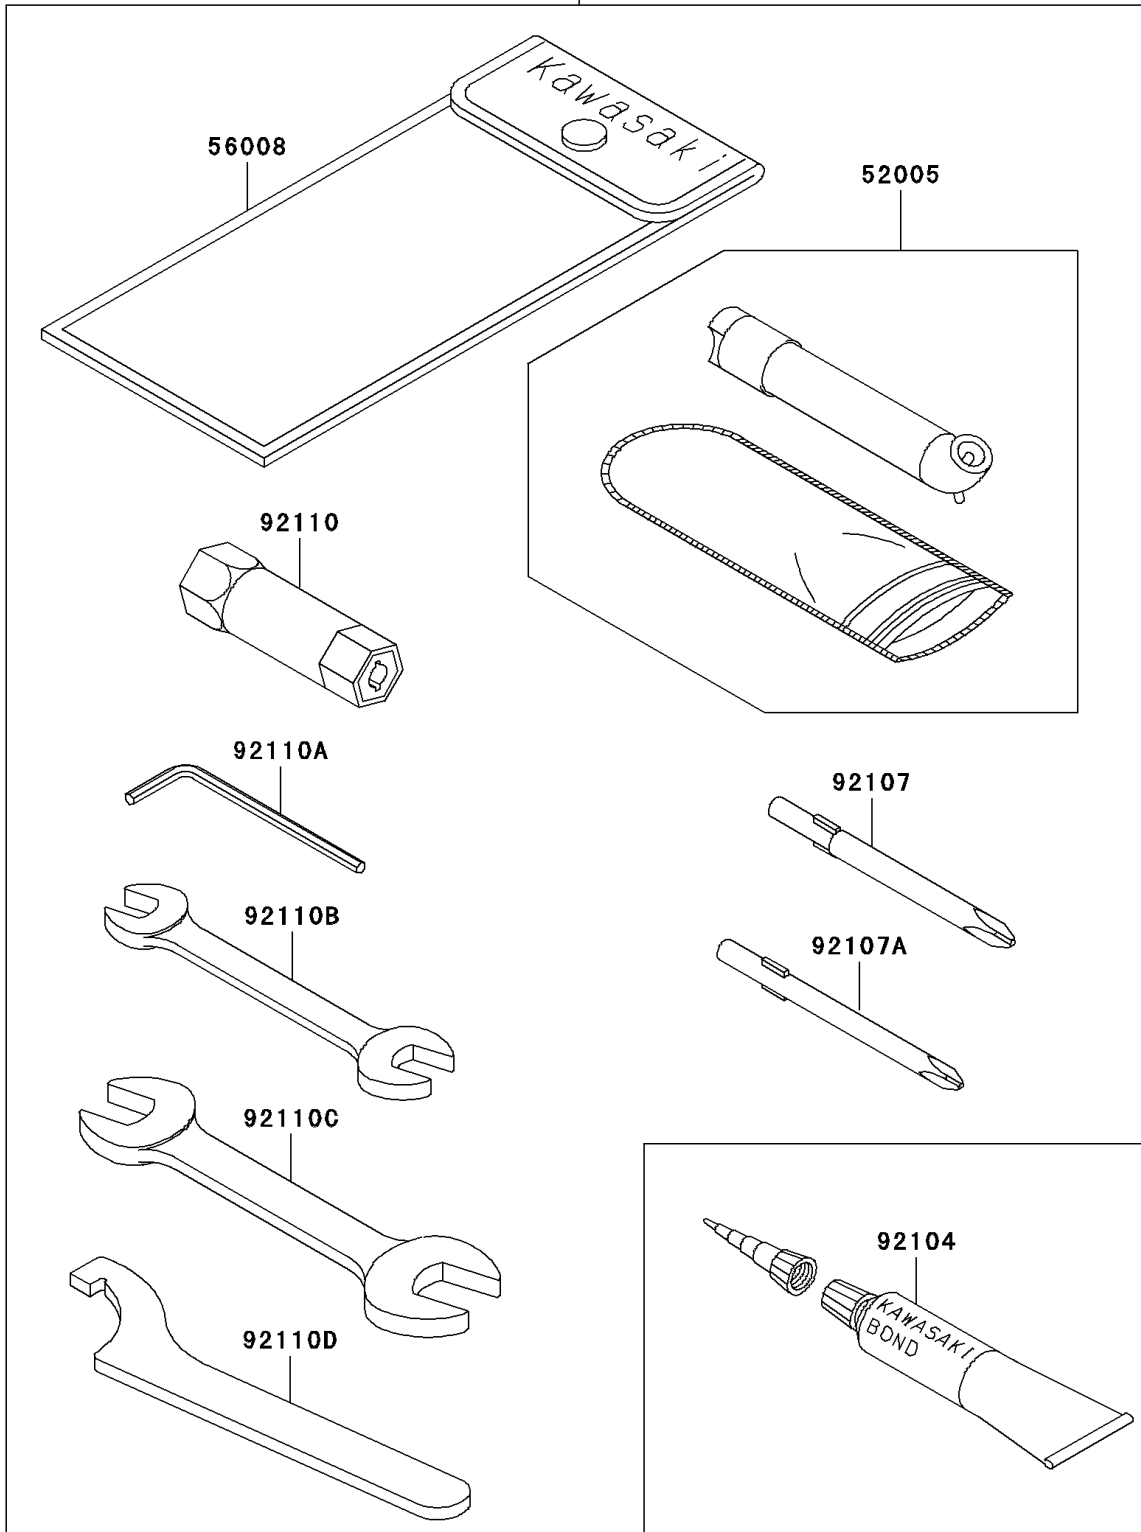

# 2005 Prairie 360 4X4 Hardwoods Green HD PARTS DIAGRAM

Owner's Tools

56007

F2810

### Owner's Tools

ITEM NAME	PART NUMBER	QUANTITY
GAUGE,AIR (Ref # 52005)	52005-1082	1
TOOL-KIT (Ref # 56007)	56007-1497	1
BAG,TOOL (Ref # 56008)	56008-1007	1
GASKET-LIQUID,TUBE,100G,SILVER (Ref # 92104)	92104-002	1
TOOL-DRIVER,#3PHILLIPS (Ref # 92107)	92107-005	1
TOOL-DRIVER,#2PHILLIPS (Ref # 92107A)	92107-1053	1
TOOL-WRENCH,BOX,18MM (Ref # 92110)	92110-1109	1
TOOL-WRENCH,ALLEN,3MM (Ref # 92110A)	92110-1140	1
TOOL-WRENCH,OPEN END,10X12 (Ref # 92110B)	92110-1152	1
TOOL-WRENCH,OPEN END,14X17 (Ref # 92110C)	92110-1153	1
TOOL-WRENCH,HOOK (Ref # 92110D)	92110-1173	1