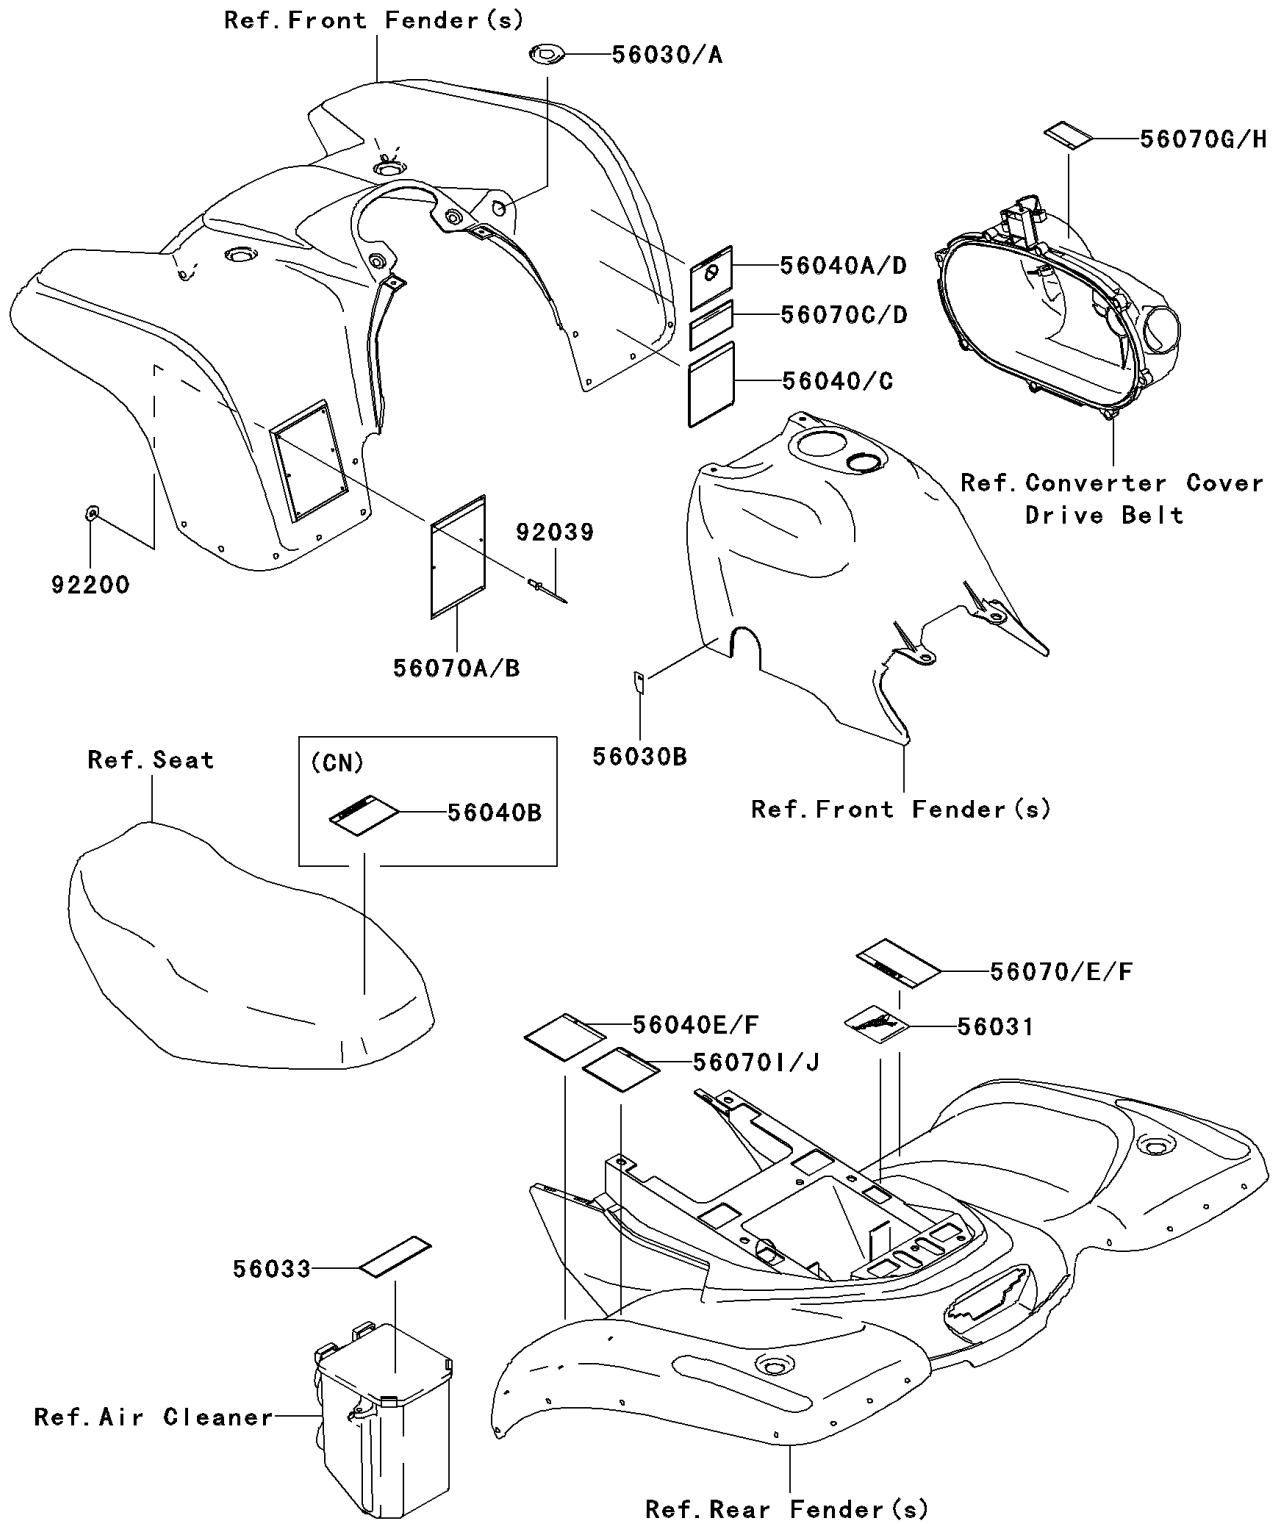

2004 Prairie 360 4X4 Hardwoods Green HD PARTS DIAGRAM

Labels(C1/C2)

F2860

2004 Prairie 360 4X4 Hardwoods Green HD PARTS LIST

Labels(G1/C2)

ITEM NAME	PART NUMBER	QUANTITY
LABEL,IGNITION SWITCH (Ref # 56030)	56030-0014	1
LABEL,FUEL TAP (Ref # 56030B)	56030-1185	1
LABEL-MANUAL,BATTERY VENT (Ref # 56031)	56031-1963	1
LABEL-MANUAL,MANUAL (Ref # 56033)	56033-1263	1
LABEL-WARNING,TRANSPORT (Ref # 56040)	56040-1261	1
LABEL-WARNING,UNDER 16 (Ref # 56040A)	56040-1276	1
LABEL-WARNING,MAX VEHICLE LOAD (Ref # 56040E)	56040-1331	1
LABEL-WARNING,DRIVE BELT (Ref # 56070)	56070-0038	1
LABEL-WARNING,SERIOUS INJURY (Ref # 56070A)	56070-1151	1
LABEL-WARNING,SHIFT LEVER (Ref # 56070C)	56070-1170	1
LABEL-WARNING,CVT COVER (Ref # 56070G)	56070-1269	1
LABEL-WARNING,TIRE INFO (Ref # 56070I)	56070-7501	1
RIVET,3.2X8 (Ref # 92039)	92039-3763	6
WASHER,3.5X8X1 (Ref # 92200)	92200-1251	6
LABEL-WARNING,NO PASSENGER (Ref # 56040B)	56040-1280	1
LABEL-WARNING,TRANSPORT (Ref # 56040C)	56040-1283	1
LABEL-WARNING,AGE (Ref # 56040D)	56040-1325	1
LABEL-WARNING,MAX VEHICLE LOAD (Ref # 56040F)	56040-1338	1
LABEL-WARNING,GENERAL (Ref # 56070B)	56070-1163	1
LABEL-WARNING,SHIFT LEVER(FREN (Ref # 56070D)	56070-1179	1
LABEL-WARNING,DRIVE BELT(FRENC (Ref # 56070E)	56070-1244	1
LABEL-WARNING,CVT COVER(FRENCH (Ref # 56070H)	56070-1271	1
LABEL-WARNING,TIRE INFO (Ref # 56070J)	56070-7502	1