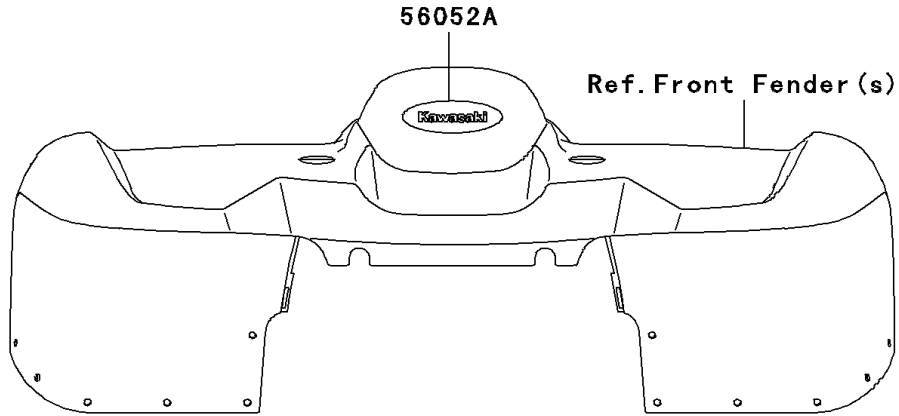

# 2004 Prairie 360 4X4 Hardwoods Green HD PARTS DIAGRAM

Decals(C1/C2)

F2861