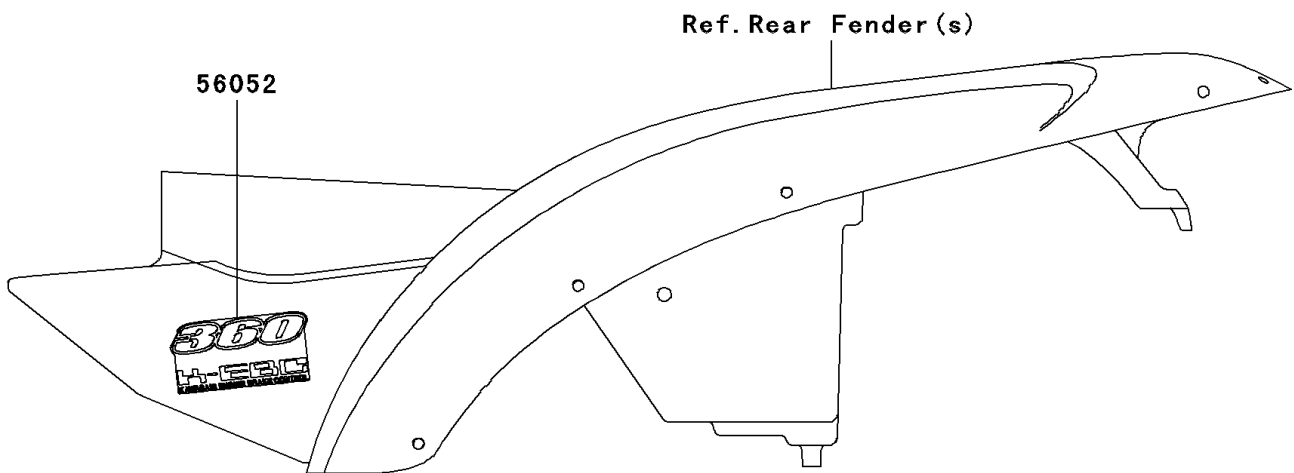

# 2004 Prairie 360 4X4 Hardwoods Green HD PARTS DIAGRAM

Decals(C1/C2)

F2861