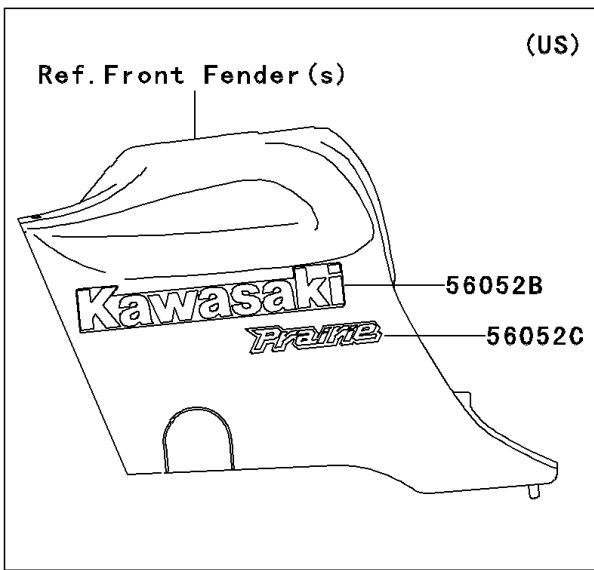

# 2004 Prairie 360 4X4 Hardwoods Green HD PARTS DIAGRAM

Decals(C1/C2)

F2861

## 2004 Prairie 360 4X4 Hardwoods Green HD PARTS LIST

Decals(C1/C2)

ITEM NAME	PART NUMBER	QUANTITY
MARK,RR FENDER,360 K-EBC (Ref # 56052)	56052-0030	2
MARK,FR FENDER,KAWASAKI (Ref # 56052A)	56052-1504	1
MARK,FUEL TANK COVER,KAWASAKI (Ref # 56052B)	56052-1871	2
MARK,FUEL TANK COVER,PRAIRIE (Ref # 56052C)	56052-1872	2