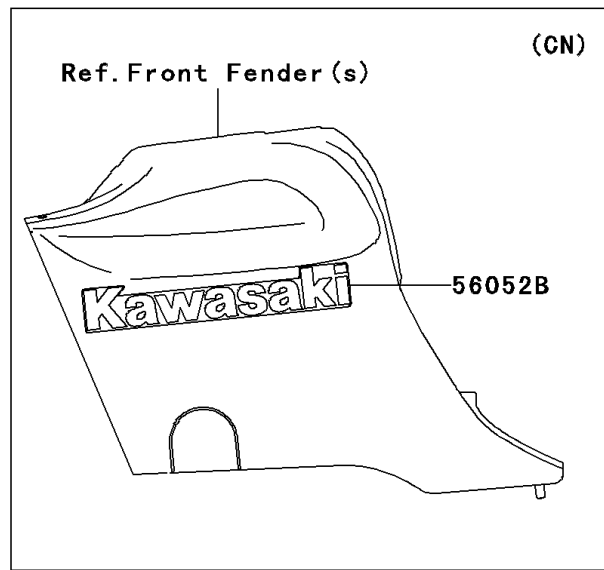

# 2004 Prairie 360 4X4 Hardwoods Green HD PARTS DIAGRAM

Decals(C1/C2)

F2861

## 2004 Prairie 360 4X4 Hardwoods Green HD PARTS LIST

Decals(C1/C2)

ITEM NAME	PART NUMBER	QUANTITY
MARK,RR FENDER,360 K-EBC (Ref # 56052)	56052-0030	2
MARK,FR FENDER,KAWASAKI (Ref # 56052A)	56052-1504	1
MARK,FUEL TANK COVER,KAWASAKI (Ref # 56052B)	56052-1871	2
MARK,FUEL TANK COVER,PRAIRIE (Ref # 56052C)	56052-1872	2