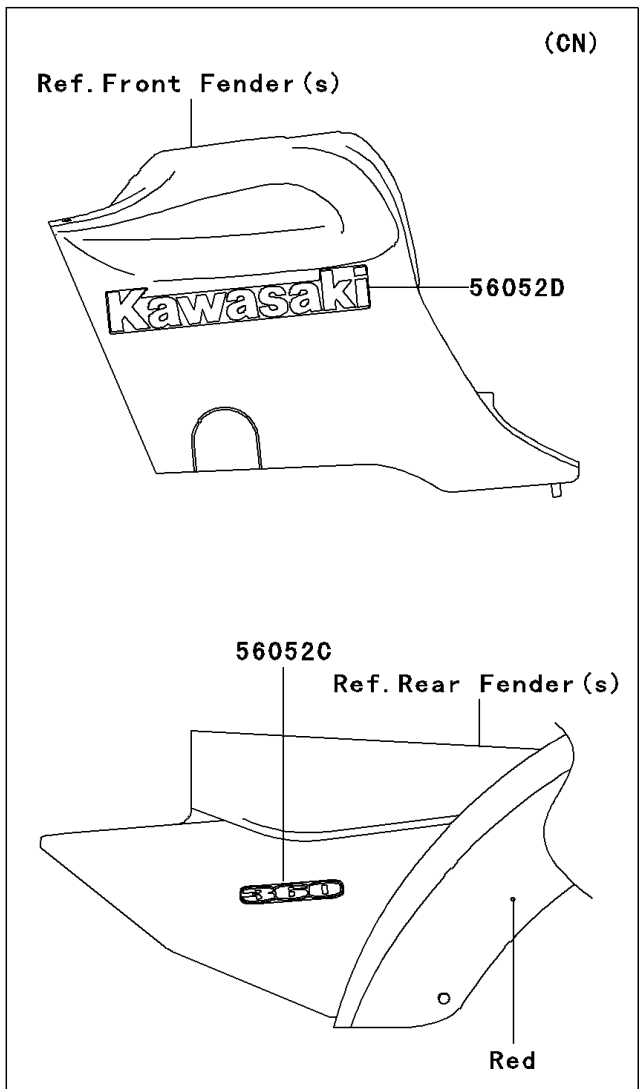

# 2005 Prairie 360 4X4 Hardwoods Green HD PARTS DIAGRAM

Decals(C3)

F2861A

## 2005 Prairie 360 4X4 Hardwoods Green HD PARTS LIST

Decals(G3)

ITEM NAME	PART NUMBER	QUANTITY
MARK,FR FENDER,KAWASAKI (Ref # 56052B)	56052-0449	1
MARK,FUEL TANK COVER,KAWASAKI (Ref # 56052D)	56052-1871	2
MARK,FUEL TANK COVER,PRAIRIE (Ref # 56052)	56052-0421	2
MARK,RR FENDER,360 K-EBC (Ref # 56052A)	56052-0422	2
MARK,RR FENDER,360 (Ref # 56052C)	56052-0552	2