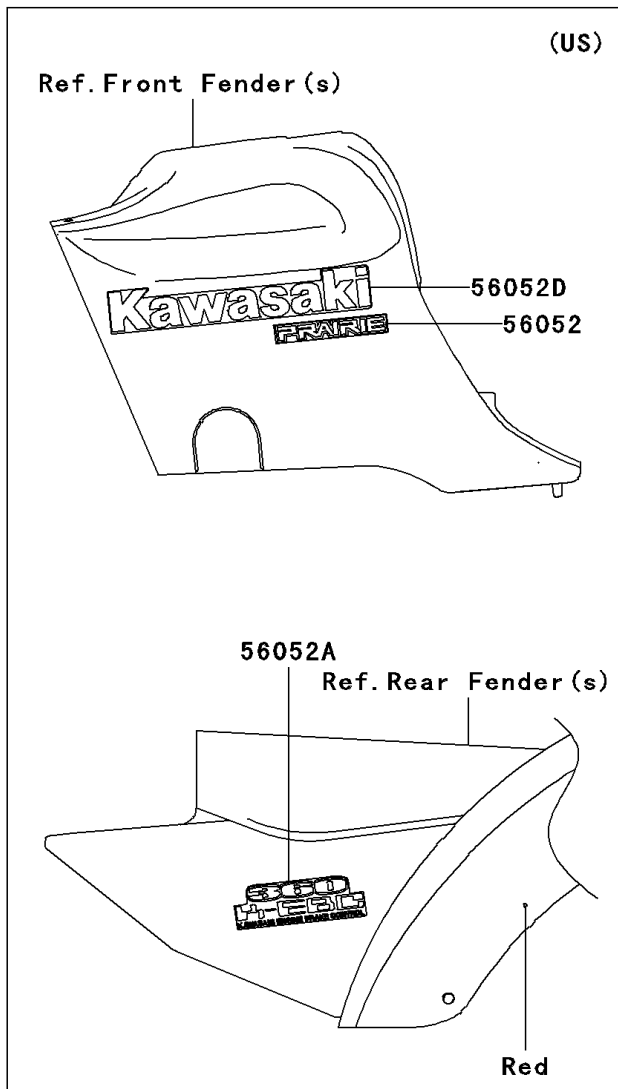

# 2005 Prairie 360 4X4 Hardwoods Green HD PARTS DIAGRAM

Decals(C3)

F2861A

## 2005 Prairie 360 4X4 Hardwoods Green HD PARTS LIST

Decals(G3)

ITEM NAME	PART NUMBER	QUANTITY
MARK,FR FENDER,KAWASAKI (Ref # 56052B)	56052-0449	1
MARK,FUEL TANK COVER,KAWASAKI (Ref # 56052D)	56052-1871	2
MARK,FUEL TANK COVER,PRAIRIE (Ref # 56052)	56052-0421	2
MARK,RR FENDER,360 K-EBC (Ref # 56052A)	56052-0422	2
MARK,RR FENDER,360 (Ref # 56052C)	56052-0552	2