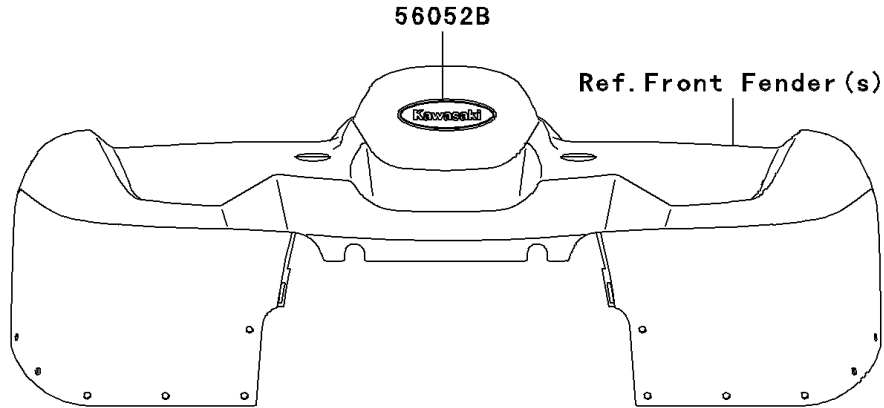

# 2005 Prairie 360 4X4 Hardwoods Green HD PARTS DIAGRAM

Decals(C3)

F2861A