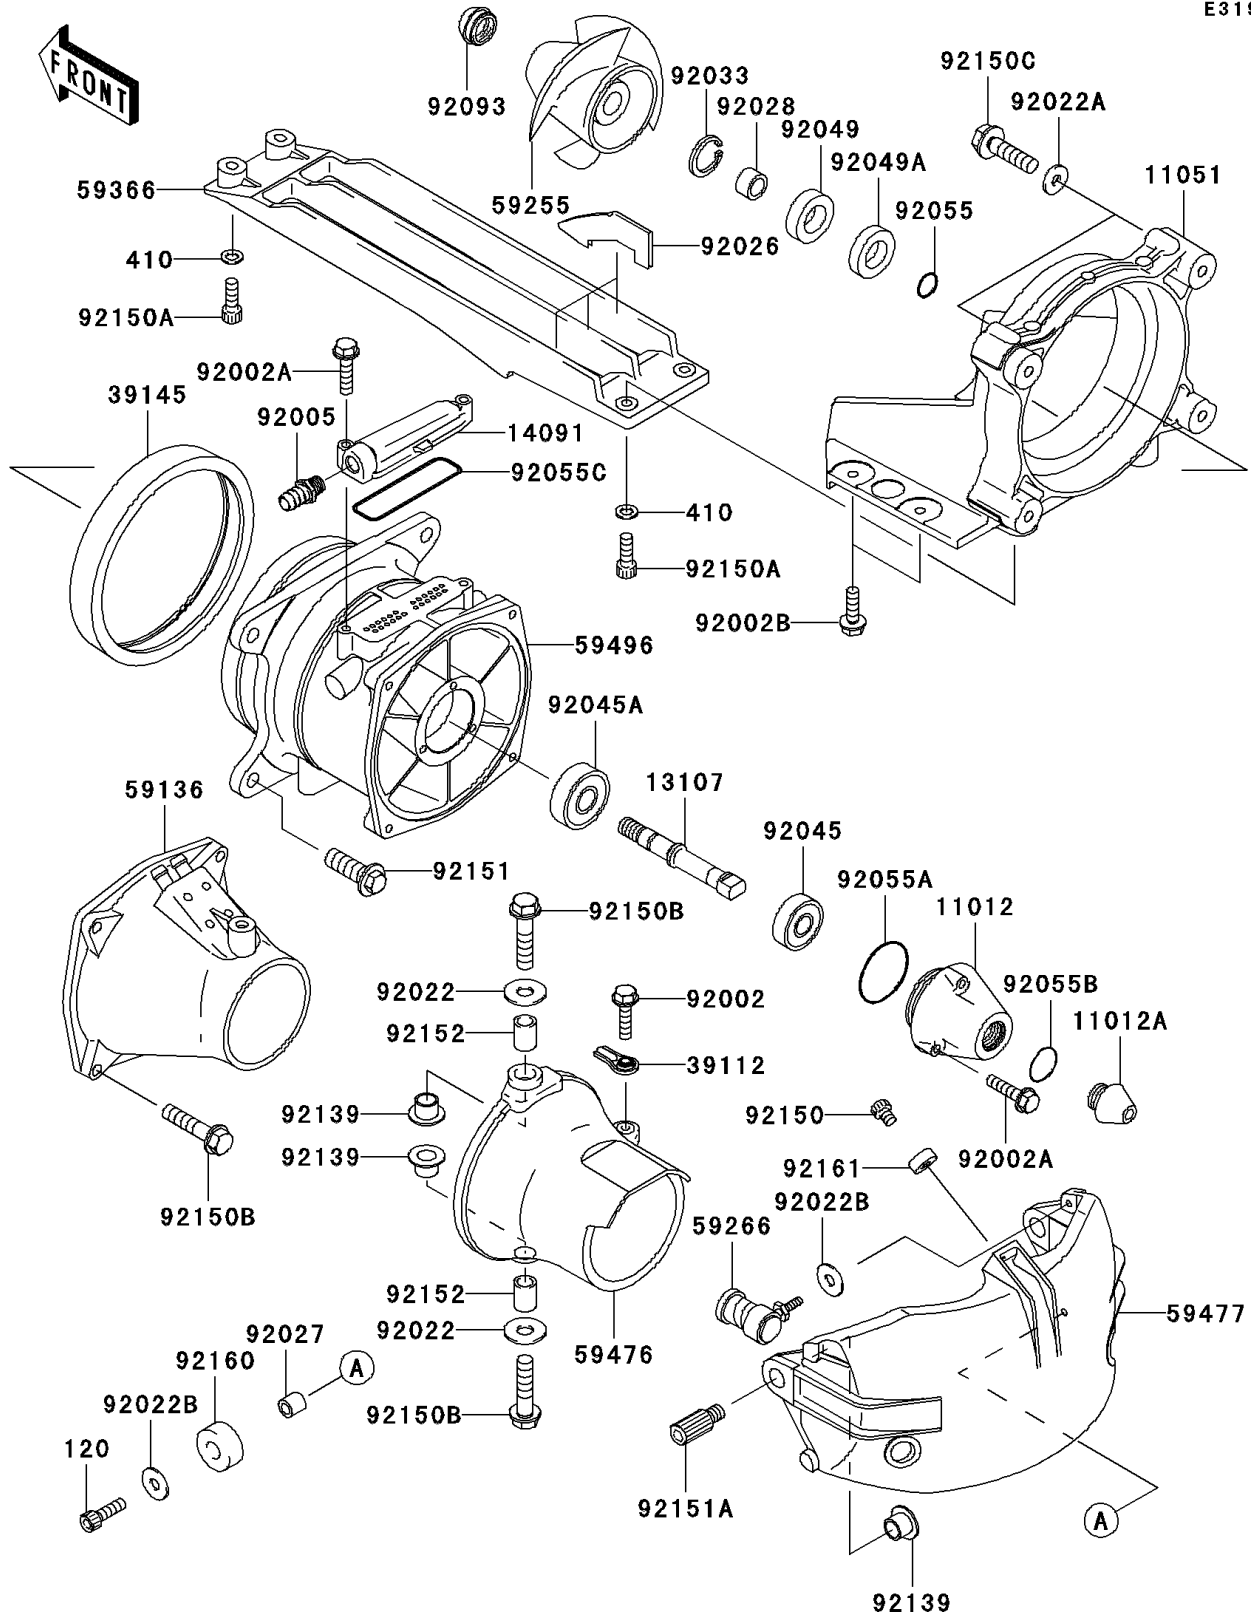

# 2003 1100 STX D.I. PARTS DIAGRAM

Jet Pump

E3191

## 2003 1100 STX D.I. PARTS LIST

### Jet Pump

ITEM NAME	PART NUMBER	QUANTITY
CAP (Ref # 11012)	11012-3785	1
CAP (Ref # 11012A)	11012-3786	1
BRACKET (Ref # 11051)	11051-3763	1
SHAFT,JETPUMP (Ref # 13107)	13107-3752	1
COVER,VANE GUIDE (Ref # 14091)	14091-3751	1
RODEND-TIE (Ref # 39112)	39112-3703	1
TRIM-SEAL (Ref # 39145)	39145-3742	1
NOZZLE-PUMP (Ref # 59136)	59136-3747	1
IMPELLER-COMP (Ref # 59255)	59255-3722	1
JOINT-BALL (Ref # 59266)	59266-3707	1
GRATE (Ref # 59366)	59366-3719	1
NOZZLE-STRG (Ref # 59476)	59476-3742	1
BUCKET-REVERSE (Ref # 59477)	59477-3707	1
VANE-GUIDE (Ref # 59496)	59496-3737	1
BOLT,6X25 (Ref # 92002)	92002-3714	1
BOLT,6X30 (Ref # 92002A)	92002-3726	5
BOLT,6X20 (Ref # 92002B)	92002-3755	4
FITTING (Ref # 92005)	92005-3714	1
WASHER,PLAIN (Ref # 92022)	92022-3026	2
WASHER,8.4X23X2.5 (Ref # 92022A)	92022-3744	2
WASHER (Ref # 92022B)	92022-567	2
SPACER (Ref # 92026)	92026-3742	3
COLLAR,6.2X10X10 (Ref # 92027)	92027-3705	1
BUSHING (Ref # 92028)	92028-3756	1
RING-SNAP (Ref # 92033)	92033-3725	1
BEARING-BALL,62022RD (Ref # 92045)	92045-3721	1
BEARING-BALL (Ref # 92045A)	92045-3727	1
SEAL-OIL,SCJ30X50X7 (Ref # 92049)	92049-3720	1
SEAL-OIL,SCY30X50X7 (Ref # 92049A)	92049-3721	1

### Jet Pump

ITEM NAME	PART NUMBER	QUANTITY
RING-O,OIL FILTER (Ref # 92055)	92055-1011	1
RING-O (Ref # 92055A)	92055-3741	1
RING-O (Ref # 92055B)	92055-3744	1
RING-O,70.2X74.0X1.90 (Ref # 92055C)	92055-3765	1
SEAL (Ref # 92093)	92093-3749	1
BUSHING (Ref # 92139)	92139-3701	4
BOLT,SOCKET,6X10 (Ref # 92150)	92150-3759	1
BOLT,SOCKET,6X18 (Ref # 92150A)	92150-3775	4
BOLT,8X35 (Ref # 92150B)	92150-3792	6
BOLT,FLANGED,8X30 (Ref # 92150C)	92150-3803	2
BOLT,10X30 (Ref # 92151)	92151-3706	4
BOLT-SOCKET,6X20 (Ref # 120)	120R0620	1
WASHER-PLAIN-SMALL,6MM (Ref # 410)	410S0600	4
BOLT (Ref # 92151A)	92151-3716	2
COLLAR,8.2X11.8X15 (Ref # 92152)	92152-3703	2
DAMPER (Ref # 92160)	92160-3739	1
DAMPER (Ref # 92161)	92161-3717	1