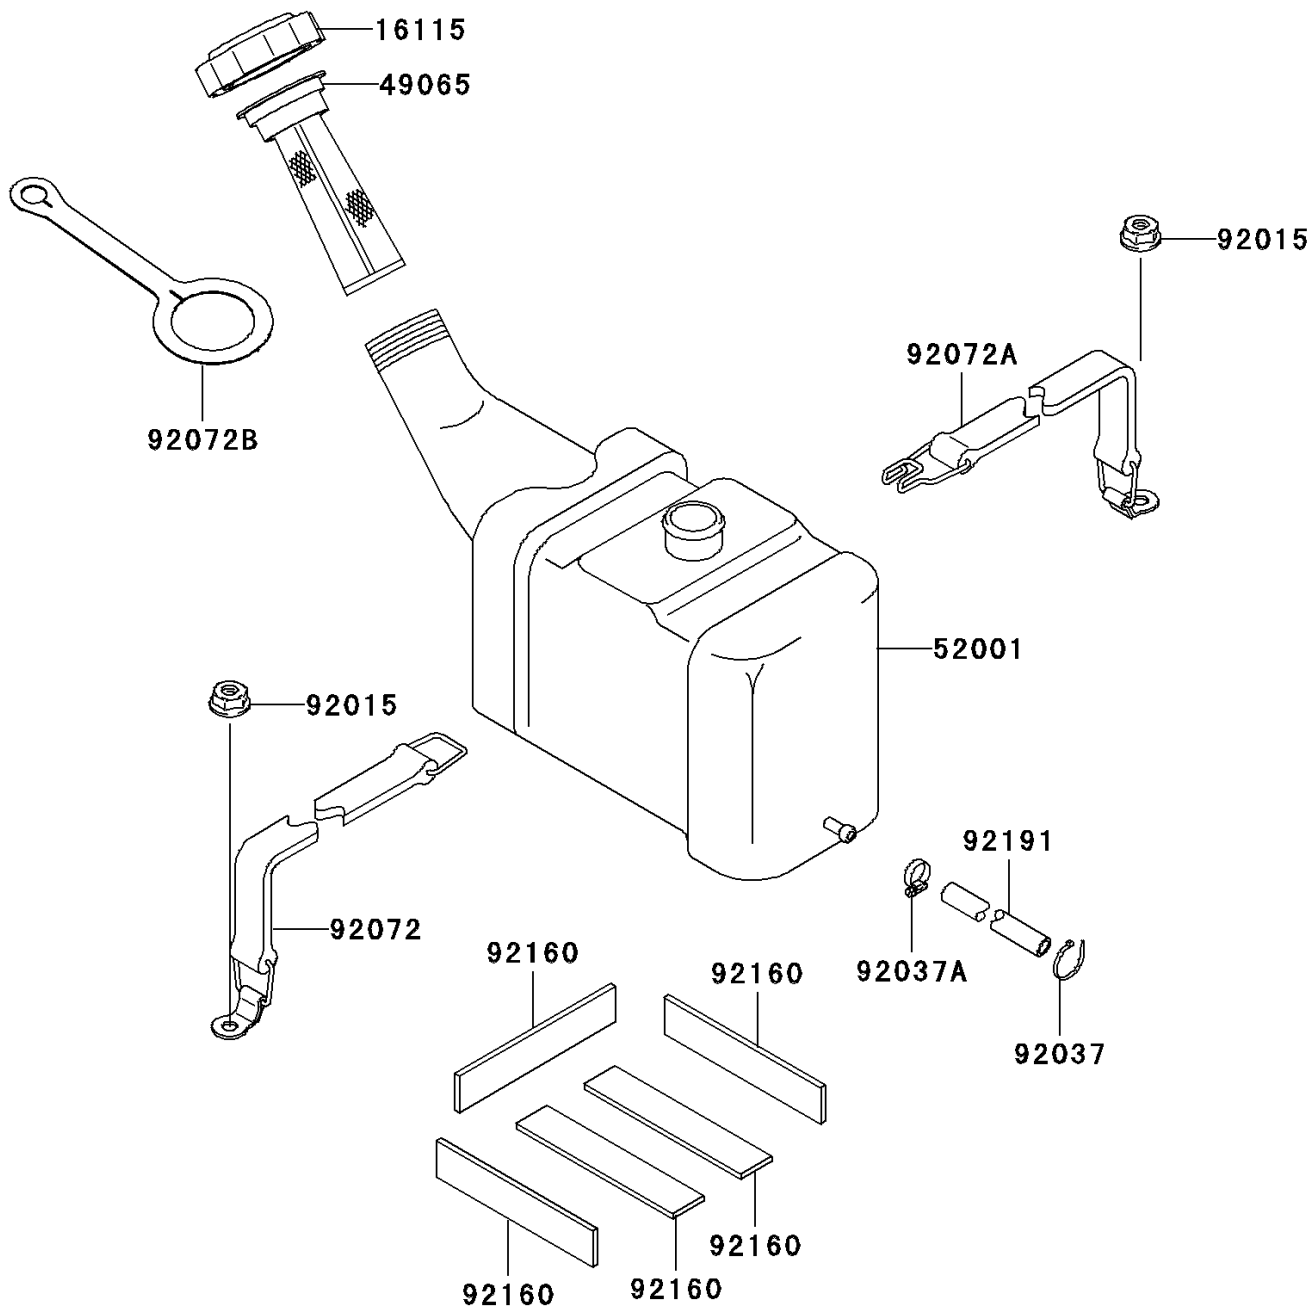

2003 1100 STX D.I. PARTS DIAGRAM

Oil Tank

F3174

2003 1100 STX D.I. PARTS LIST

Oil Tank

ITEM NAME	PART NUMBER	QUANTITY
CAP-OIL FILLER (Ref # 16115)	16115-3720	1
FILTER-OIL (Ref # 49065)	49065-3703	1
TANK-OIL (Ref # 52001)	52001-3728	1
NUT,6MM (Ref # 92015)	92015-3767	4
CLAMP (Ref # 92037)	92037-1173	1
CLAMP (Ref # 92037A)	92037-3726	1
BAND,OIL TANK (Ref # 92072)	92072-3812	2
BAND,OIL TANK (Ref # 92072A)	92072-3815	2
BAND (Ref # 92072B)	92072-3839	1
DAMPER (Ref # 92160)	92160-3793	5
TUBE,OIL (Ref # 92191)	92191-3818	1