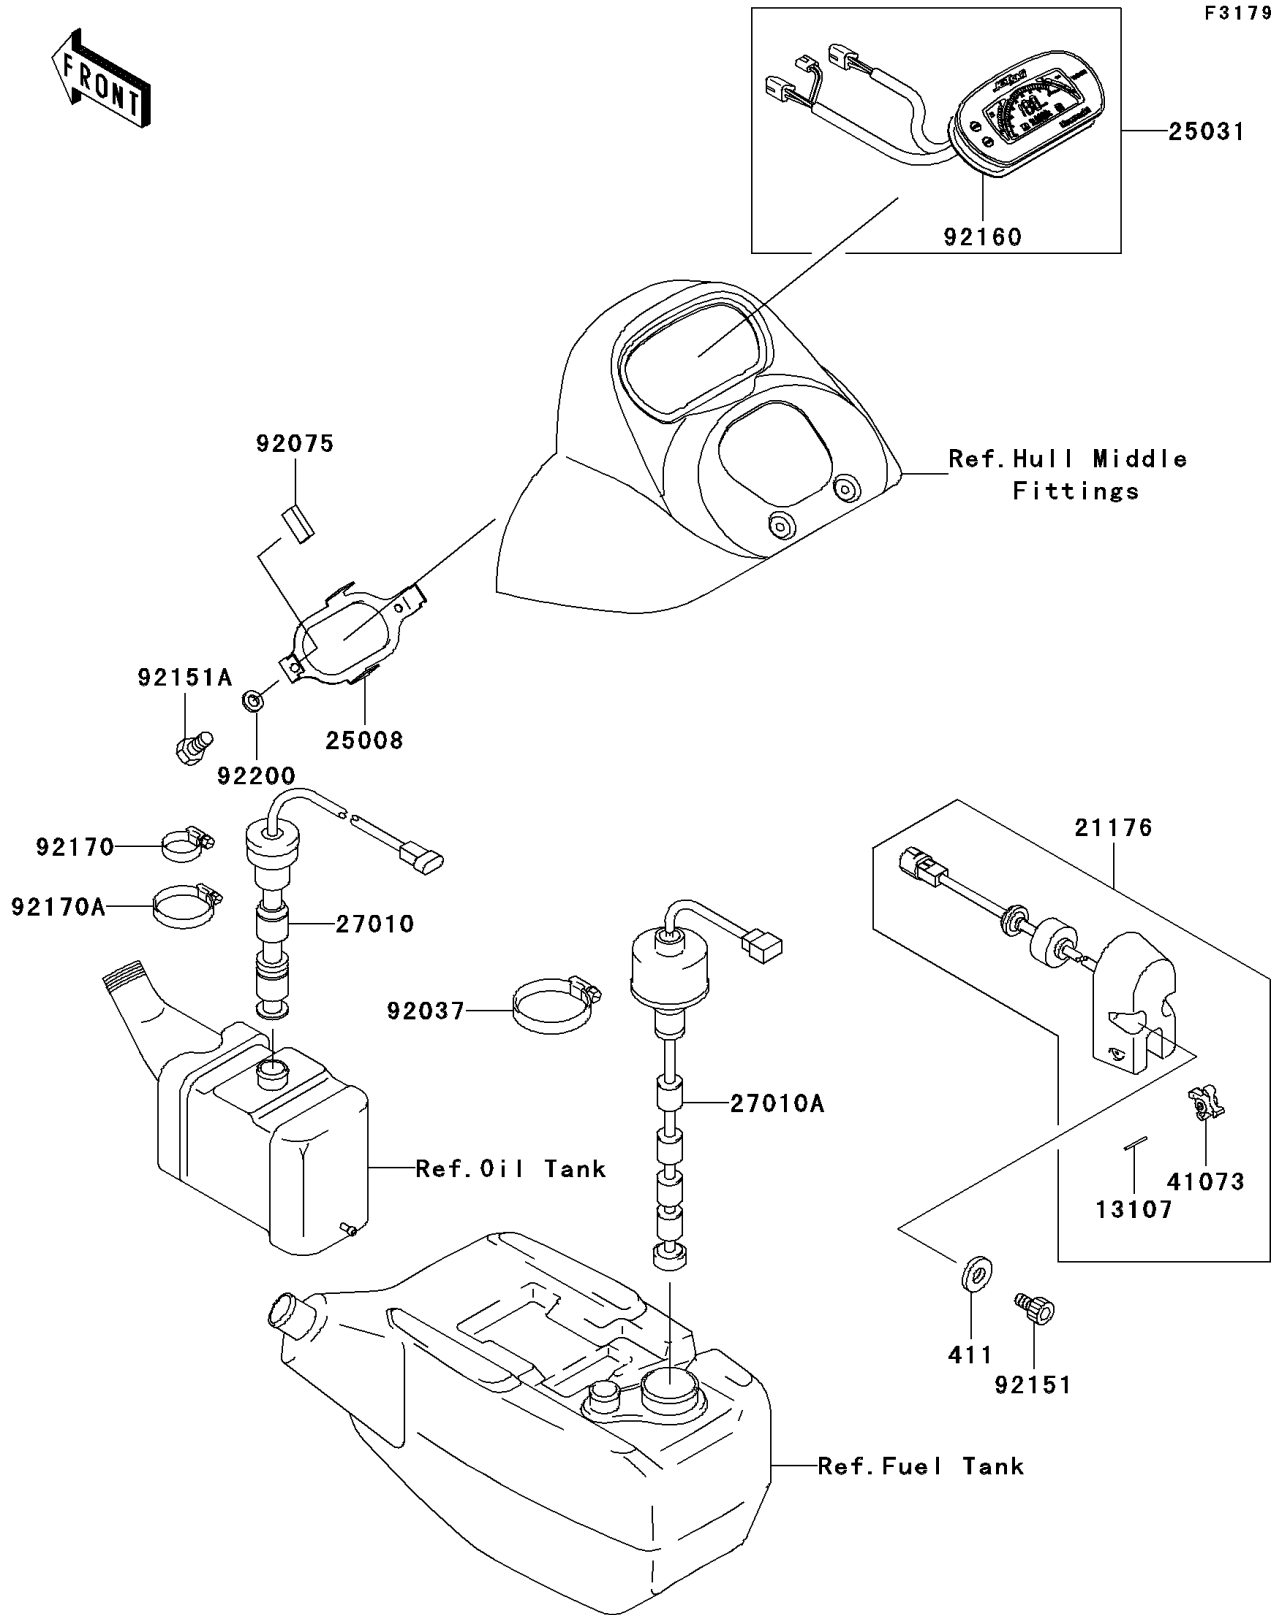

# 2003 1100 STX D.I. PARTS DIAGRAM

Meters

## 2003 1100 STX D.I. PARTS LIST

### Meters

ITEM NAME	PART NUMBER	QUANTITY
WASHER-PLAIN,6MM (Ref # 411)	411S0600	2
SHAFT (Ref # 13107)	13107-3754	1
SENSOR,SPEEDOMETER,J.WHITE (Ref # 21176)	21176-3749-8U	1
BRACKET-METER (Ref # 25008)	25008-3709	1
METER-ASSY,MILE (Ref # 25031)	25031-3733	1
SWITCH,OIL LEVEL (Ref # 27010)	27010-3753	1
SWITCH,FUEL LEVEL (Ref # 27010A)	27010-3770	1
WHEEL-ASSY,PADDLE (Ref # 41073)	41073-3701	1
CLAMP (Ref # 92037)	92037-3009	1
DAMPER (Ref # 92075)	92075-1446	4
BOLT,SOCKET,6X10 (Ref # 92151)	92151-3704	2
BOLT,5X10 (Ref # 92151A)	92151-3707	2
DAMPER,METER (Ref # 92160)	92160-3881	1
CLAMP (Ref # 92170)	92170-3718	1
CLAMP (Ref # 92170A)	92170-3734	1
WASHER,5.9X16X1.5 (Ref # 92200)	92200-3714	2