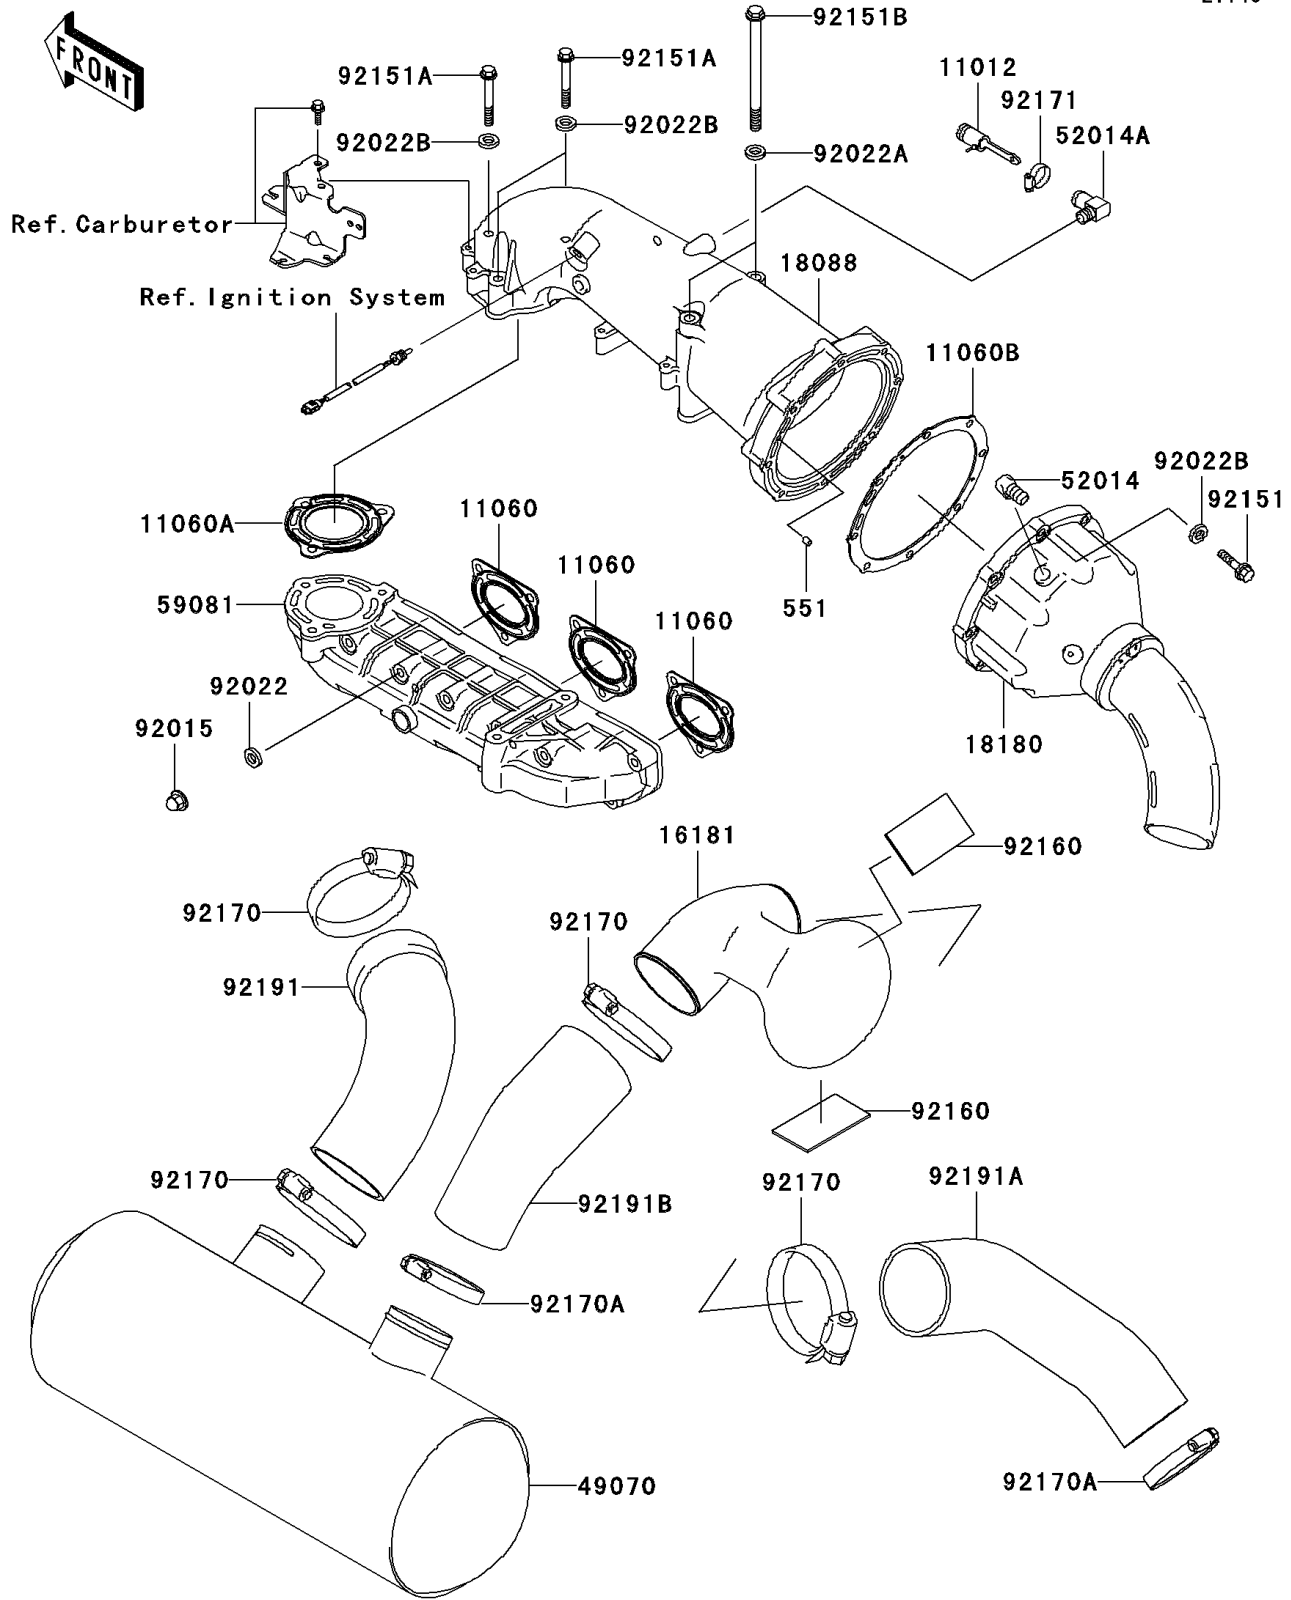

# 2003 1200 STX-R PARTS DIAGRAM

Muffler(s)

E1140

## 2003 1200 STX-R PARTS LIST

### Muffler(s)

ITEM NAME	PART NUMBER	QUANTITY
PIN-DOWEL (Ref # 551)	551R0408	1
CAP (Ref # 11012)	11012-3757	1
GASKET,EXHAUST MANIFOLD (Ref # 11060)	11060-3785	3
GASKET,EXHAUST PIPE (Ref # 11060A)	11060-3786	1
GASKET,MUFFLER BODY (Ref # 11060B)	11060-3807	1
TANK-RESONATOR (Ref # 16181)	16181-3702	1
PIPE-EXHAUST (Ref # 18088)	18088-3713	1
BODY-MUFFLER (Ref # 18180)	18180-3722	1
MUFFLER-COMP (Ref # 49070)	49070-3733	1
ELBOW (Ref # 52014)	52014-3711	1
ELBOW (Ref # 52014A)	52014-3717	1
MANIFOLD-EXHAUST (Ref # 59081)	59081-3735	1
NUT,CAP,8MM (Ref # 92015)	92015-1371	9
WASHER,8.2X18X1.5 (Ref # 92022)	92022-1964	9
WASHER,10.2X20X1.5 (Ref # 92022A)	92022-3742	2
WASHER,8.2X18X1.5 (Ref # 92022B)	92022-3743	11
BOLT,8X35 (Ref # 92151)	92151-3729	8
BOLT,8X60 (Ref # 92151A)	92151-3730	3
BOLT,10X140 (Ref # 92151B)	92151-3804	2
DAMPER (Ref # 92160)	92160-3913	2
CLAMP (Ref # 92170)	92170-3760	4
CLAMP (Ref # 92170A)	92170-3764	2
CLAMP (Ref # 92171)	92171-3701	1
TUBE (Ref # 92191)	92191-3835	1
TUBE,RESONATOR-TAILPIPE (Ref # 92191A)	92191-3942	1
TUBE,RESONATOR-TAILPIPE (Ref # 92191B)	92191-3945	1