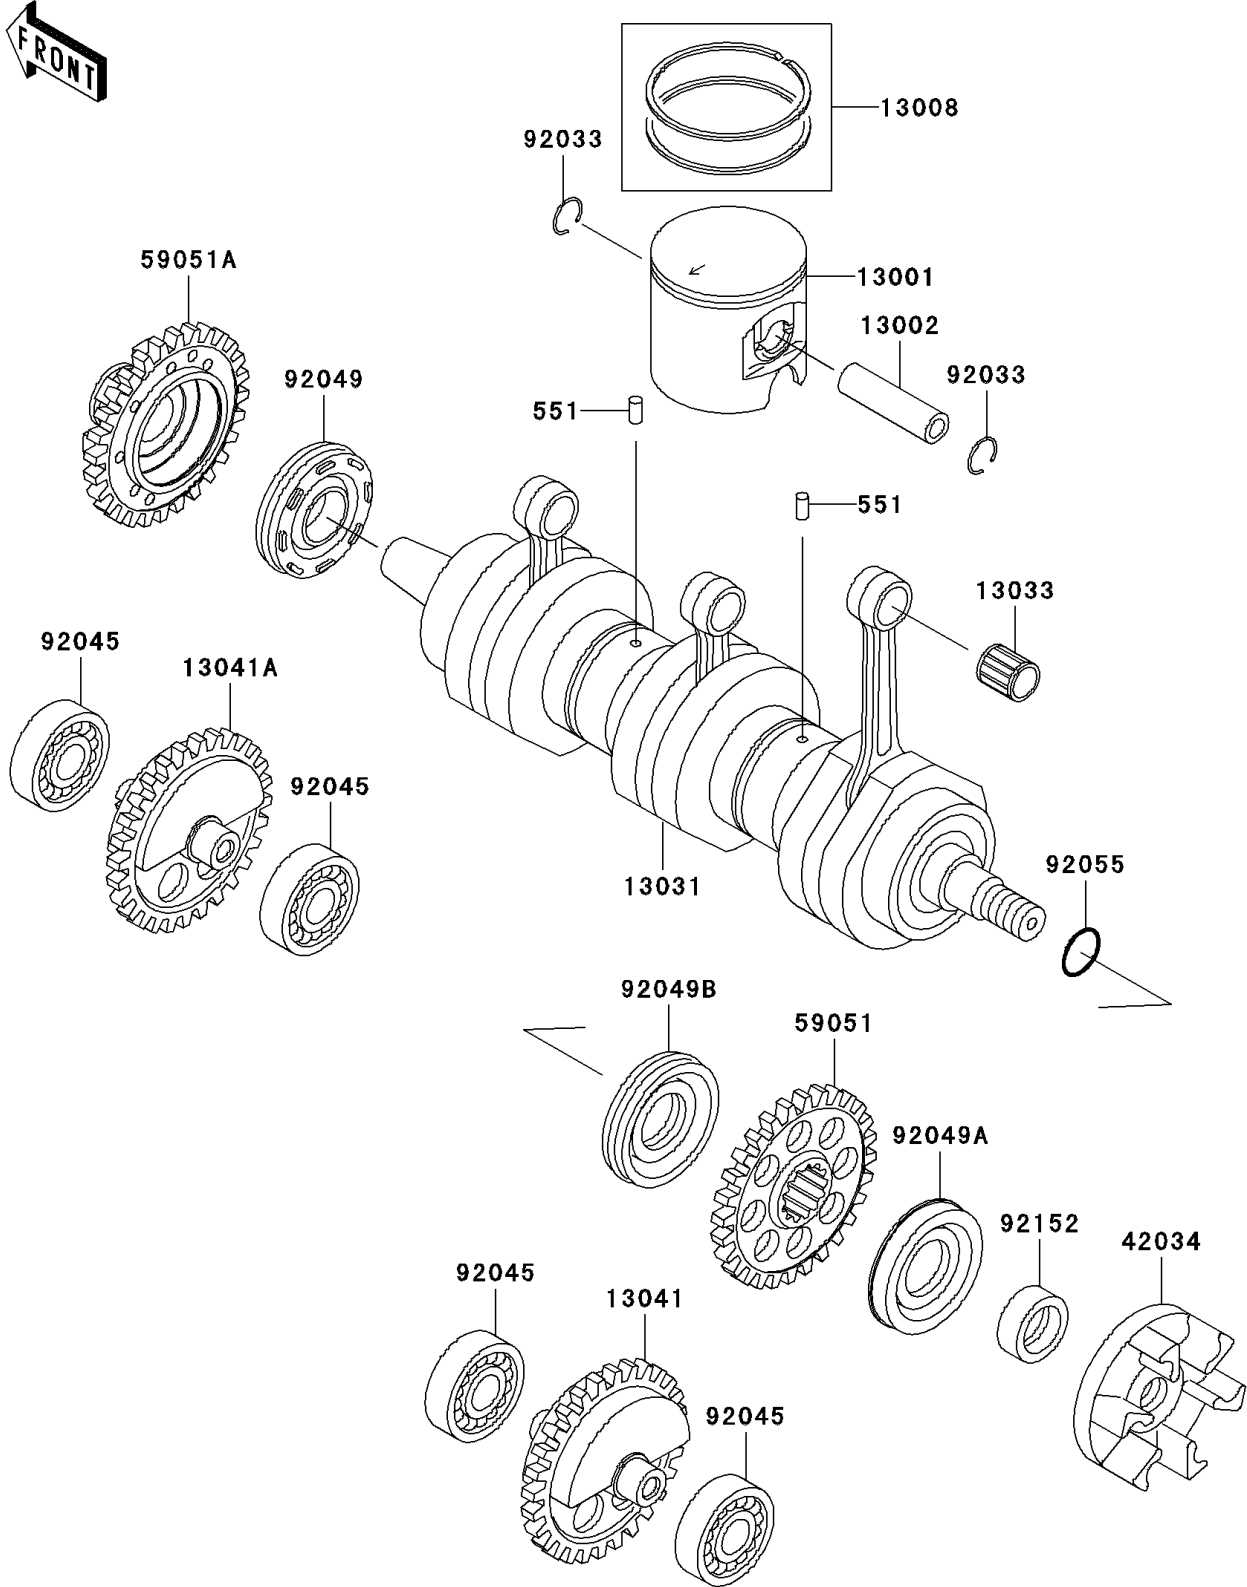

2003 1200 STX-R PARTS DIAGRAM

Crankshaft/Piston(s)

E1320

2003 1200 STX-R PARTS LIST

Crankshaft/Piston(s)

ITEM NAME	PART NUMBER	QUANTITY
PIN-DOWEL (Ref # 551)	551R0612	2
PISTON-ENGINE (Ref # 13001)	13001-3731	3
PIN-PISTON (Ref # 13002)	13002-3707	3
RING-SET-PISTON,STD (Ref # 13008)	13008-3708	3
CRANKSHAFT-COMP (Ref # 13031)	13031-3738	1
BEARING-SMALL END (Ref # 13033)	13033-3704	3
BALANCER,RR (Ref # 13041)	13041-3702	1
BALANCER,FR (Ref # 13041A)	13041-3703	1
COUPLING (Ref # 42034)	42034-3711	1
GEAR-SPUR (Ref # 59051)	59051-3704	1
GEAR-SPUR,FR (Ref # 59051A)	59051-3705	1
RING-SNAP (Ref # 92033)	92033-3729	6
BEARING-BALL,TMB204C4 (Ref # 92045)	92045-3728	4
SEAL-OIL,FW7357210ZS (Ref # 92049)	92049-3725	1
SEAL-OIL,FWJ7358069ZS (Ref # 92049A)	92049-3728	1
SEAL-OIL (Ref # 92049B)	92049-3730	1
RING-O,20.8X2.4 (Ref # 92055)	92055-3740	1
COLLAR,CRANKSHAFT,RR (Ref # 92152)	92152-3701	1