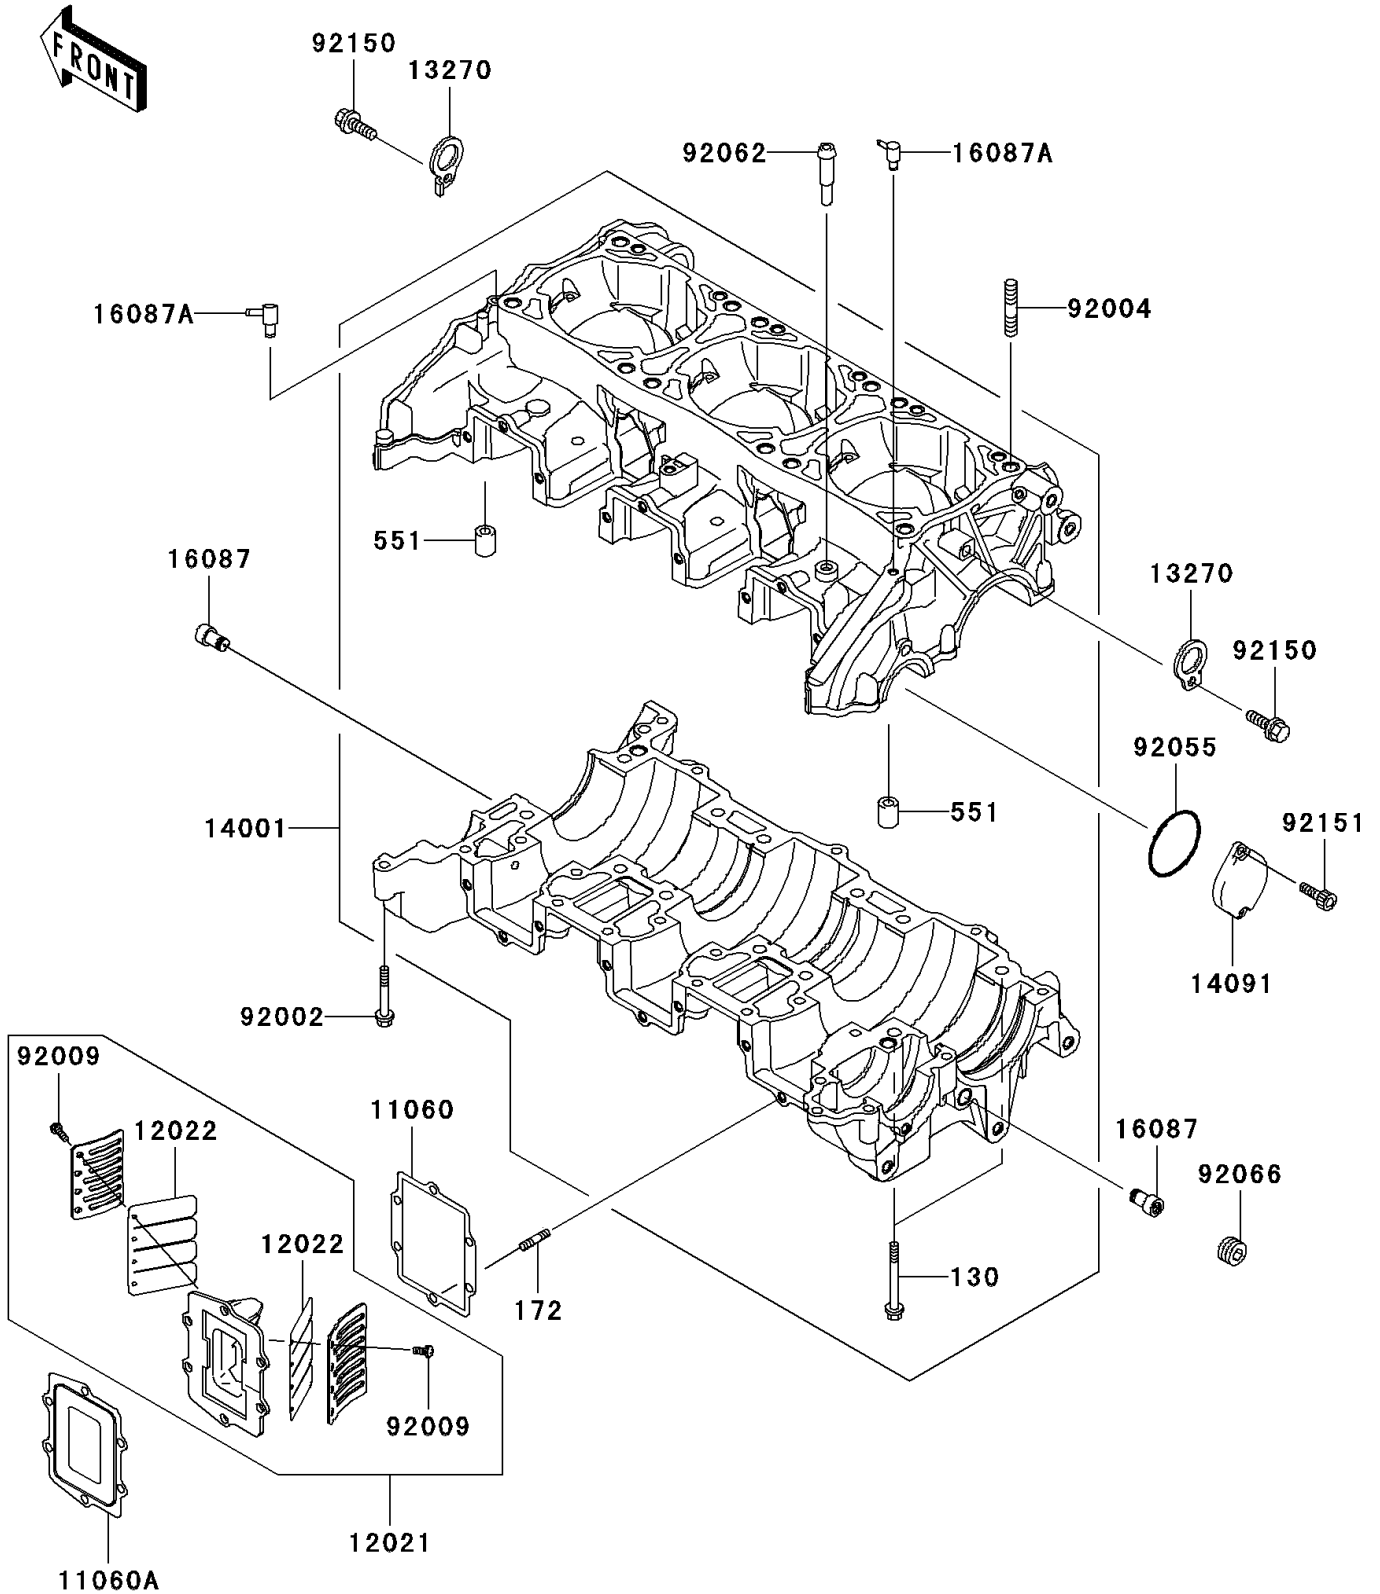

2003 1200 STX-R PARTS DIAGRAM

Crankcase

E1411

2003 1200 STX-R PARTS LIST

Crankcase

ITEM NAME	PART NUMBER	QUANTITY
BOLT-FLANGED (Ref # 130)	130Z0855	12
BOLT-STUD (Ref # 172)	172R0620	18
PIN-DOWEL (Ref # 551)	551R1012	2
GASKET, REED VALVE (Ref # 11060)	11060-3717	3
GASKET, REED VALVE (Ref # 11060A)	11060-3757	3
VALVE-ASSY-REED (Ref # 12021)	12021-3711	3
VALVE-REED (Ref # 12022)	12022-3709	6
PLATE (Ref # 13270)	13270-3899	2
SET-CRANKCASE (Ref # 14001)	14001-5377	1
COVER, BALANCER (Ref # 14091)	14091-3736	1
VALVE-CHECK (Ref # 16087)	16087-3707	2
VALVE-CHECK (Ref # 16087A)	16087-3708	2
BOLT, 6X40 (Ref # 92002)	92002-3716	21
STUD, 10X35 (Ref # 92004)	92004-3731	12
SCREW, 3X6 (Ref # 92009)	92009-1371	24
RING-O (Ref # 92055)	92055-1397	1
NOZZLE (Ref # 92062)	92062-3705	1
PLUG, PT1/4X8.9 (Ref # 92066)	92066-3765	1
BOLT, 6X18 (Ref # 92150)	92150-3729	2
BOLT (Ref # 92151)	92151-3779	2