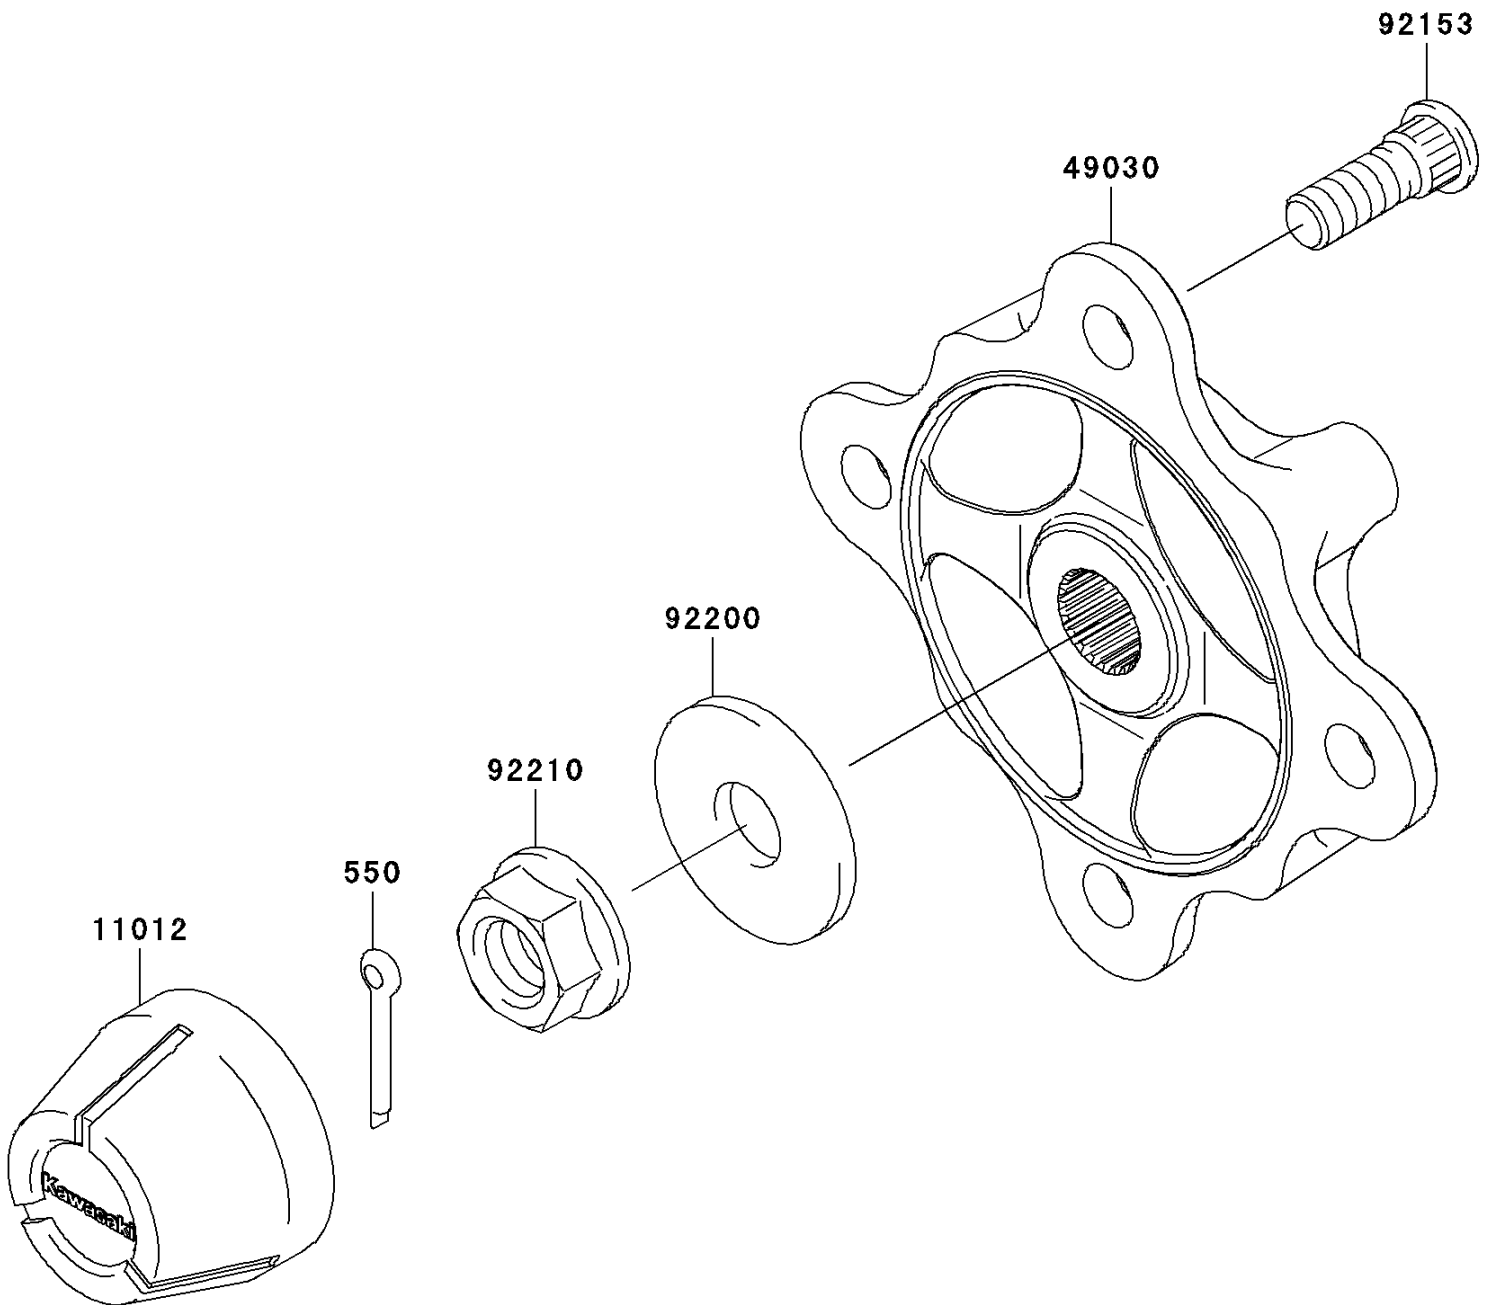

2008 Teryx® 750 4x4 PARTS DIAGRAM

Front Hubs/Brakes

F2230

2008 Teryx® 750 4x4 PARTS LIST

Front Hubs/Brakes

ITEM NAME	PART NUMBER	QUANTITY
PIN-COTTER,4.0X30 (Ref # 550)	550AA4030	2
CAP,WHEEL (Ref # 11012)	11012-1969	2
HUB,FR (Ref # 49030)	49030-0036	2
BOLT,12MM (Ref # 92153)	92153-1915	8
WASHER,18.5X52X4.5 (Ref # 92200)	92200-0425	2
NUT,FLANGED,18MM (Ref # 92210)	92210-0132	2