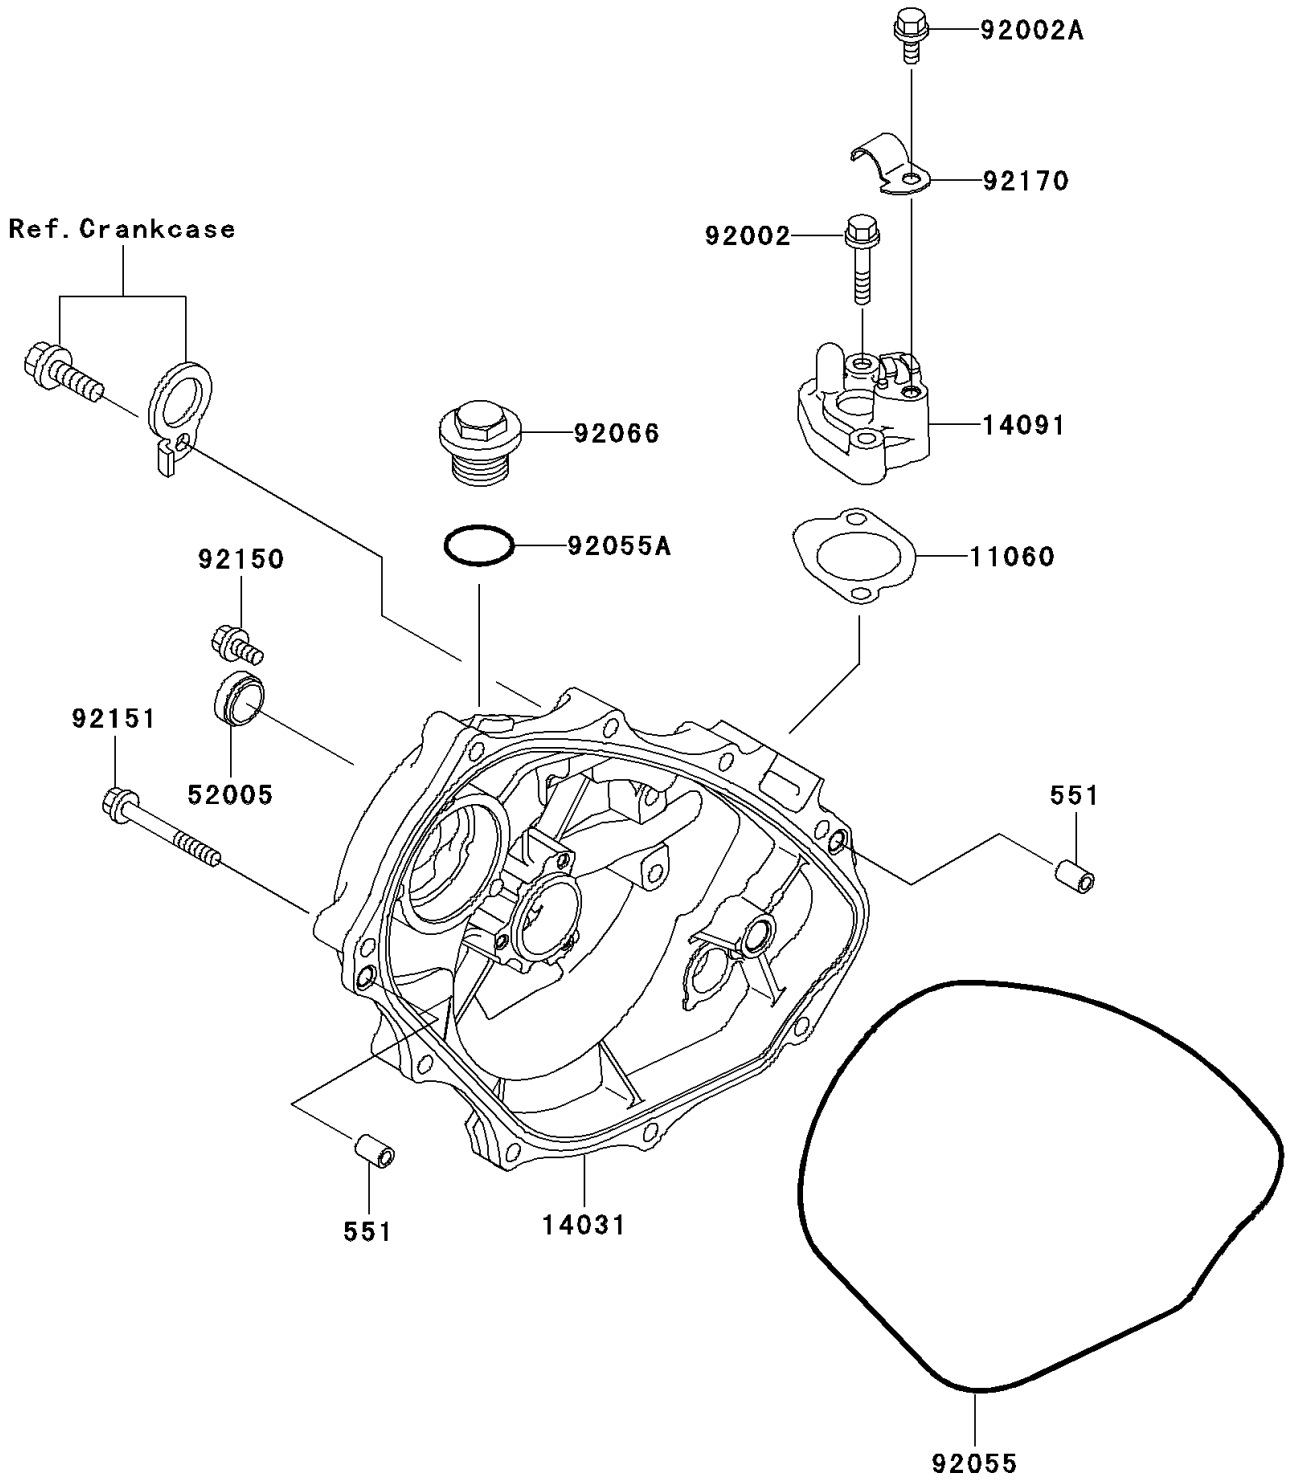

# 2003 1200 STX-R PARTS DIAGRAM

Engine Cover(s)

E1431

## 2003 1200 STX-R PARTS LIST

### Engine Cover(s)

ITEM NAME	PART NUMBER	QUANTITY
PIN-DOWEL (Ref # 551)	551R0812	2
GASKET (Ref # 11060)	11060-3803	1
COVER-GENERATOR (Ref # 14031)	14031-3728	1
COVER (Ref # 14091)	14091-3702	1
GAUGE,OIL LEVEL (Ref # 52005)	52005-1055	1
BOLT,6X30 (Ref # 92002)	92002-3726	2
BOLT,6X12 (Ref # 92002A)	92002-3763	1
RING-O,3.0X220 (Ref # 92055)	92055-3748	1
RING-O (Ref # 92055A)	92055-515	1
PLUG (Ref # 92066)	92066-3739	1
BOLT,5X12 (Ref # 92150)	92150-3760	1
BOLT,6X35 (Ref # 92151)	92151-3768	9
CLAMP (Ref # 92170)	92170-3736	1