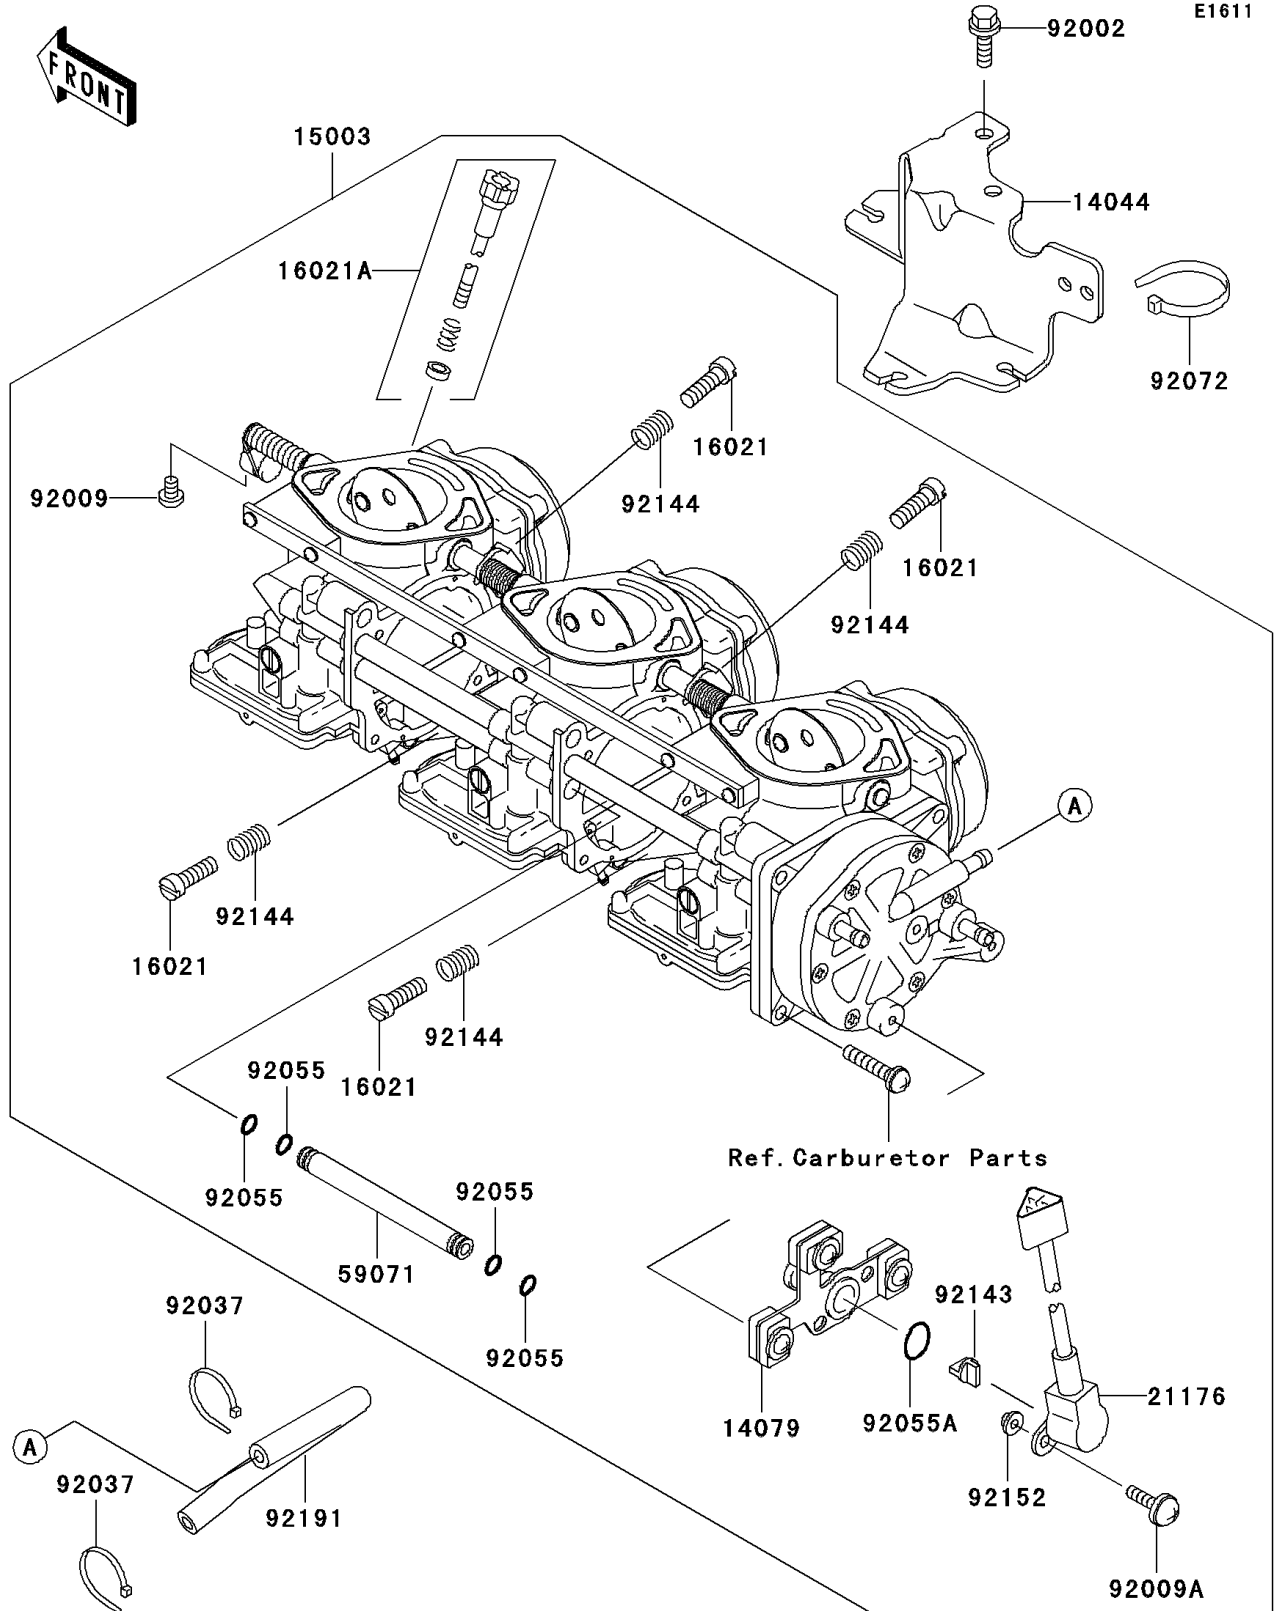

2003 1200 STX-R PARTS DIAGRAM

Carburetor

2003 1200 STX-R PARTS LIST

Carburetor

ITEM NAME	PART NUMBER	QUANTITY
HOLDER-CABLE,CARBURETOR (Ref # 14044)	14044-3744	1
HOLDER-ASSY,SENSOR (Ref # 14079)	14079-3722	1
CARBURETOR-ASSY (Ref # 15003)	15003-3739	1
SCREW-THROTTLE STOP (Ref # 16021)	16021-3704	4
SCREW-THROTTLE STOP (Ref # 16021A)	16021-3709	1
SENSOR (Ref # 21176)	21176-3739	1
JOINT (Ref # 59071)	59071-3766	4
BOLT,6X16 (Ref # 92002)	92002-3728	2
SCREW,4X6 (Ref # 92009)	92009-3786	1
SCREW,SENSOR (Ref # 92009A)	92009-3863	2
CLAMP (Ref # 92037)	92037-1173	2
RING-O (Ref # 92055)	92055-1246	16
RING-O,SENSOR (Ref # 92055A)	92055-1574	1
BAND (Ref # 92072)	92072-3848	1
COLLAR (Ref # 92143)	92143-1907	1
SPRING,THROTTLE STOP SCREW (Ref # 92144)	92144-3745	4
COLLAR,SENSOR (Ref # 92152)	92152-3721	2
TUBE,PULSE (Ref # 92191)	92191-3838	1