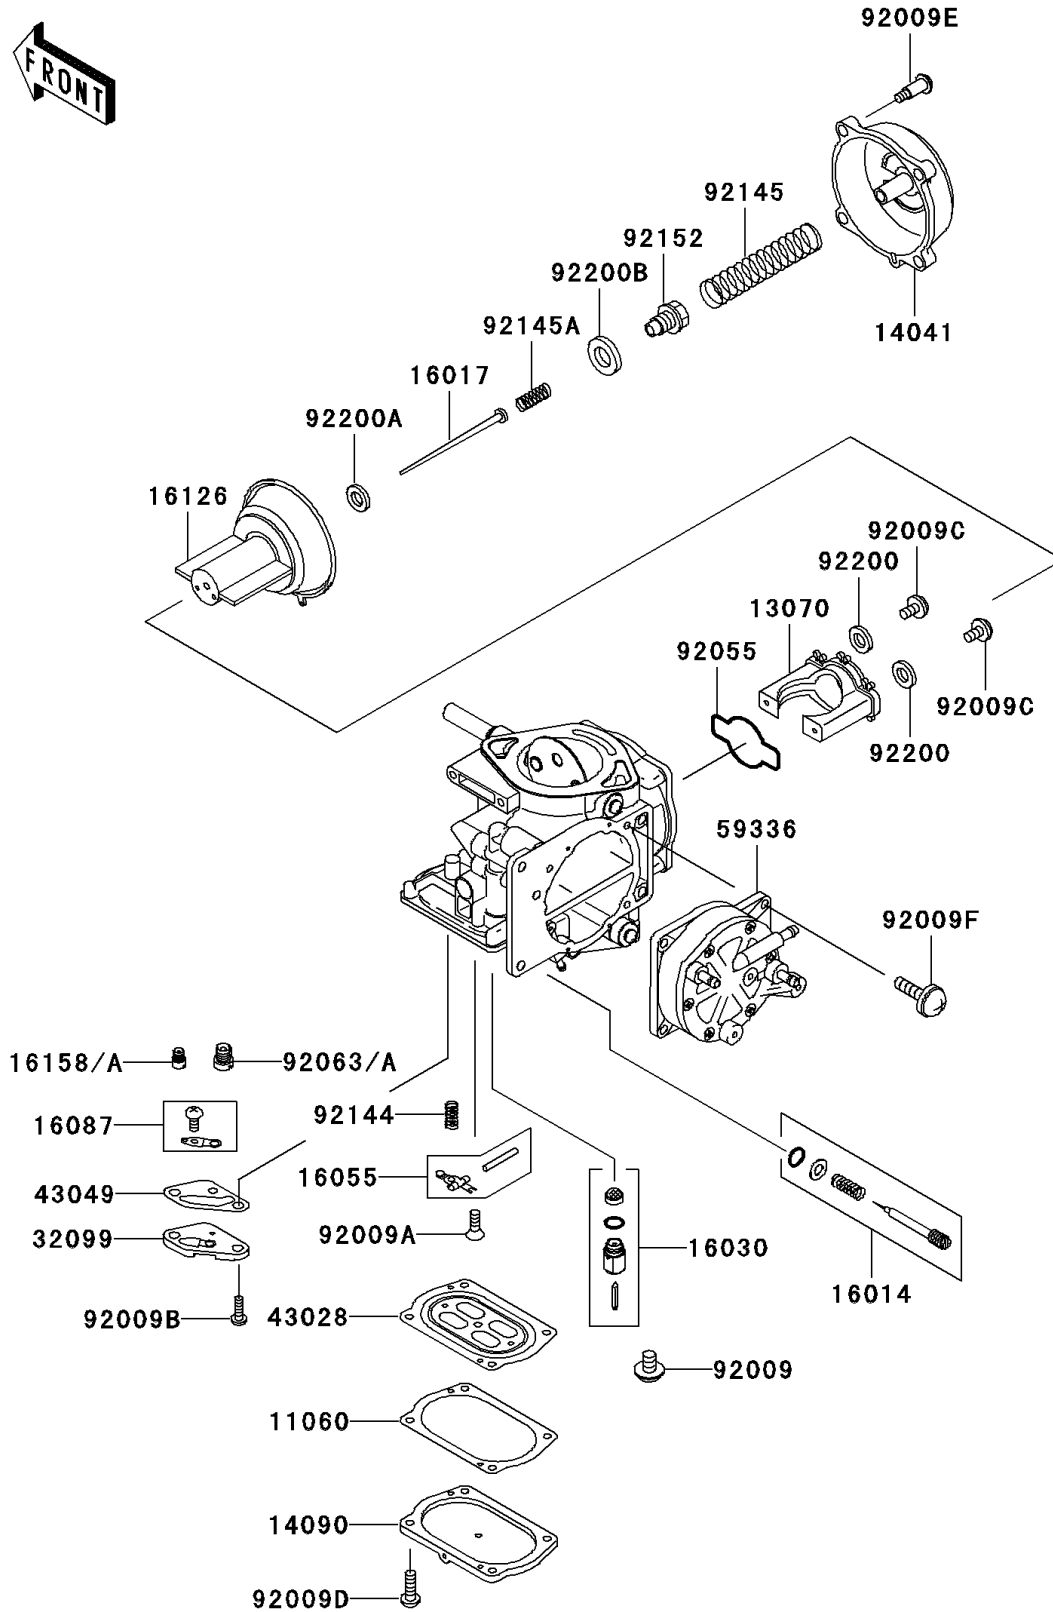

# 2003 1200 STX-R PARTS DIAGRAM

Carburetor Parts

E1612

## 2003 1200 STX-R PARTS LIST

### Carburetor Parts

ITEM NAME	PART NUMBER	QUANTITY
GASKET,DIAPHRAGM COVER (Ref # 11060)	11060-3789	3
GUIDE,VACUUM VALVE (Ref # 13070)	13070-3727	3
COVER-COMP,MIXING (Ref # 14041)	14041-1100	3
COVER,DIAPHRAGM (Ref # 14090)	14090-3816	3
SCREW-PILOT AIR (Ref # 16014)	16014-3701	3
JET-NEEDLE,N8DC (Ref # 16017)	16017-3705	3
VALVE-FLOAT (Ref # 16030)	16030-3704	3
ARM-FLOAT (Ref # 16055)	16055-3703	3
VALVE-CHECK (Ref # 16087)	16087-3706	3
VALVE,VACUUM (Ref # 16126)	16126-3706	3
JET-SLOW,#48 (Ref # 16158)	16158-3724	3
JET-SLOW,#45 (Ref # 16158A)	16158-3725	3
CASE,JET (Ref # 32099)	32099-3833	3
DIAPHRAGM,CARBURETOR (Ref # 43028)	43028-3711	3
PACKING,JET CASE (Ref # 43049)	43049-3713	3
CASE-PUMP,DIAPHRAGM (Ref # 59336)	59336-3717	1
SCREW (Ref # 92009)	92009-1771	3
SCREW,3X8 (Ref # 92009A)	92009-3712	3
SCREW,4X8 (Ref # 92009B)	92009-3804	6
SCREW,VALVE GUIDE (Ref # 92009C)	92009-3839	6
SCREW,DIAPHRAGM COVER (Ref # 92009D)	92009-3840	12
SCREW,MIXING COVER (Ref # 92009E)	92009-3841	12
SCREW,6X16 (Ref # 92009F)	92009-3865	4
RING-O,VACUUM VALVE GUIDE (Ref # 92055)	92055-3749	3
JET-MAIN,#165 (Ref # 92063)	92063-3720	3
JET-MAIN,#155 (Ref # 92063A)	92063-3723	3
SPRING,FLOAT ARM (Ref # 92144)	92144-3764	3
SPRING,VALVE (Ref # 92145)	92145-3714	3
SPRING,JET NEEDLE (Ref # 92145A)	92145-3715	3

### Carburetor Parts

ITEM NAME	PART NUMBER	QUANTITY
COLLAR,JET NEEDLE (Ref # 92152)	92152-3706	3
WASHER,VALVE GUIDE (Ref # 92200)	92200-3772	6
WASHER,JET NEEDLE (Ref # 92200A)	92200-3773	3
WASHER,JET NEEDLE COLLAR (Ref # 92200B)	92200-3774	3