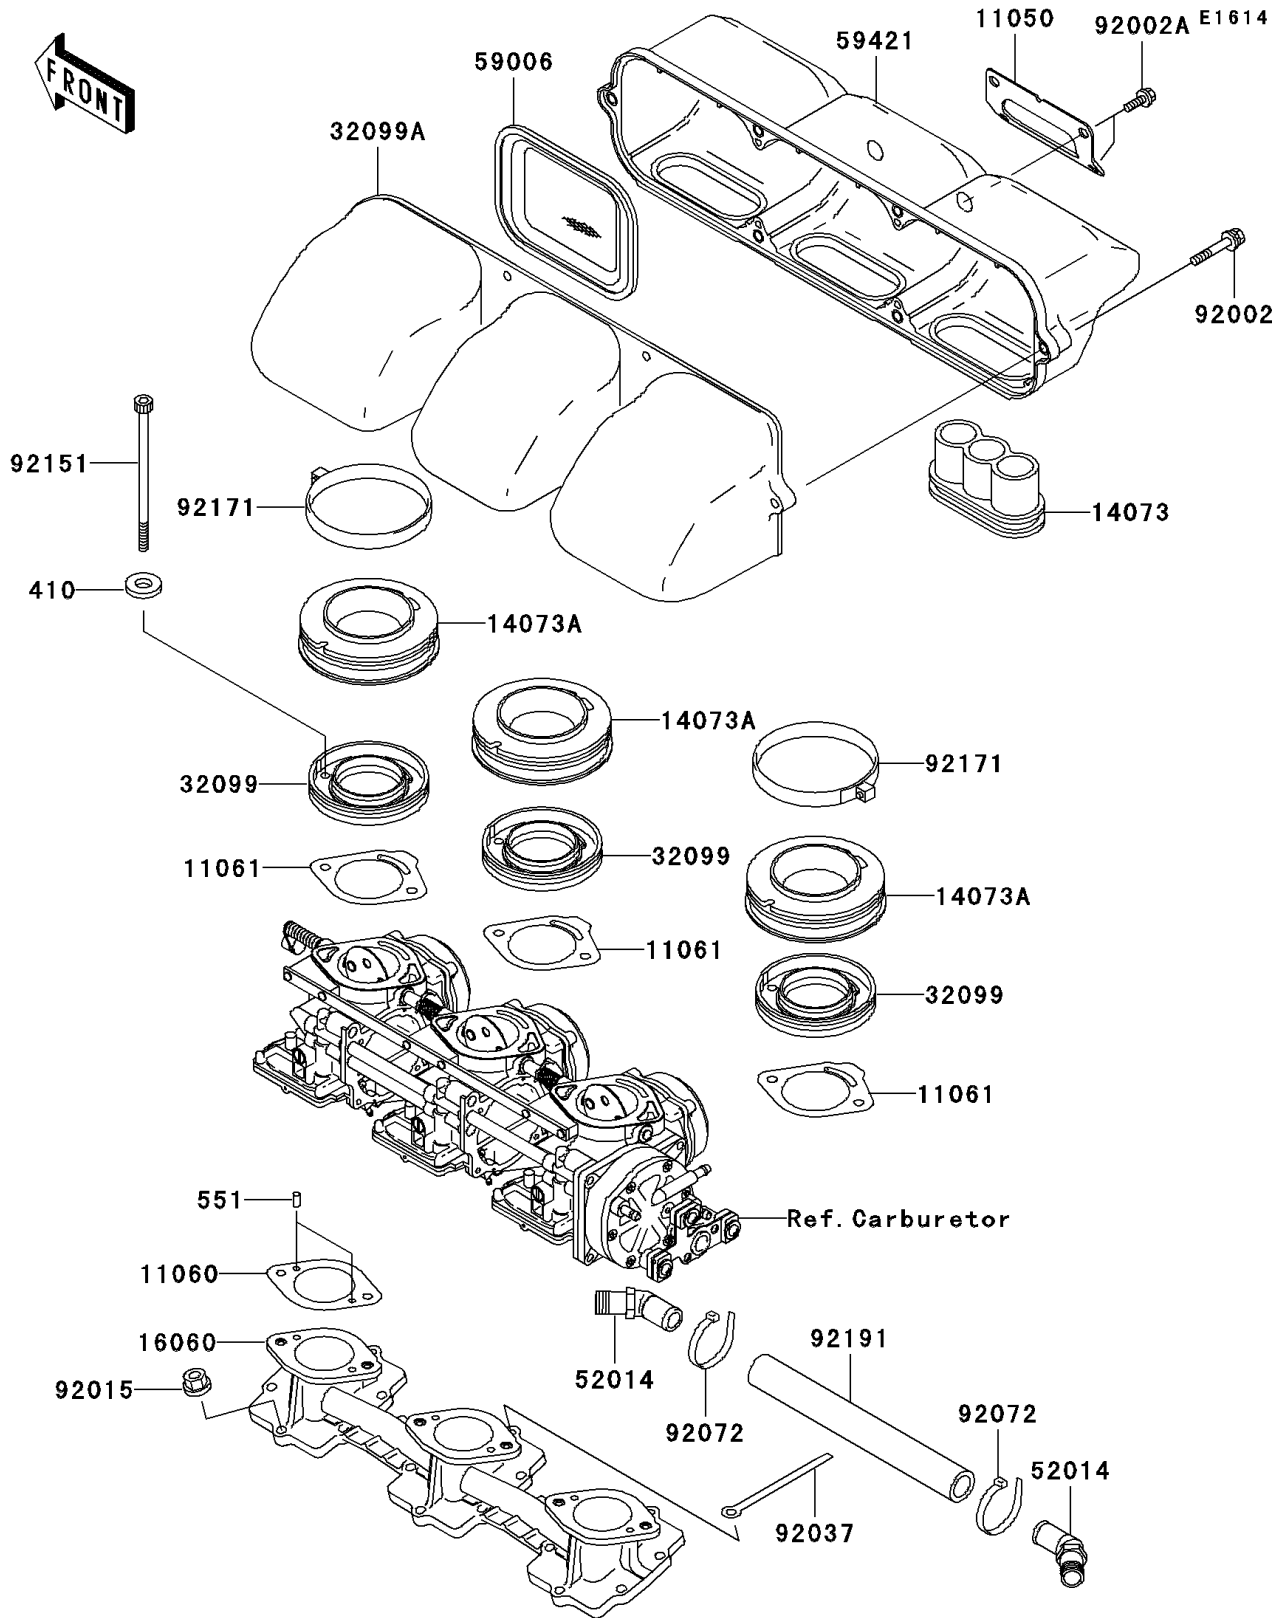

2003 1200 STX-R PARTS DIAGRAM

Flame Arrester

2003 1200 STX-R PARTS LIST

Flame Arrester

ITEM NAME	PART NUMBER	QUANTITY
WASHER-PLAIN-SMALL,6MM (Ref # 410)	410S0600	6
PIN-DOWEL (Ref # 551)	551R0408	6
BRACKET (Ref # 11050)	11050-3754	1
GASKET (Ref # 11060)	11060-3788	3
GASKET,CARBURETOR (Ref # 11061)	11061-3704	3
DUCT (Ref # 14073)	14073-3776	3
DUCT (Ref # 14073A)	14073-3785	3
PIPE-INTAKE (Ref # 16060)	16060-3708	1
CASE (Ref # 32099)	32099-3831	3
CASE,ARRESTER (Ref # 32099A)	32099-3843	1
ELBOW (Ref # 52014)	52014-3714	2
ARRESTER-FLAME (Ref # 59006)	59006-3715	3
COVER-INTAKE (Ref # 59421)	59421-3728	1
BOLT,6X35 (Ref # 92002)	92002-3715	6
BOLT,6X16 (Ref # 92002A)	92002-3728	4
NUT,6MM (Ref # 92015)	92015-3767	18
CLAMP,L=100 (Ref # 92037)	92037-3736	1
BAND (Ref # 92072)	92072-3848	2
BOLT,SOCKET,6X120 (Ref # 92151)	92151-3732	6
CLAMP (Ref # 92171)	92171-3707	2
TUBE,16.5X24.5X203 (Ref # 92191)	92191-3837	1