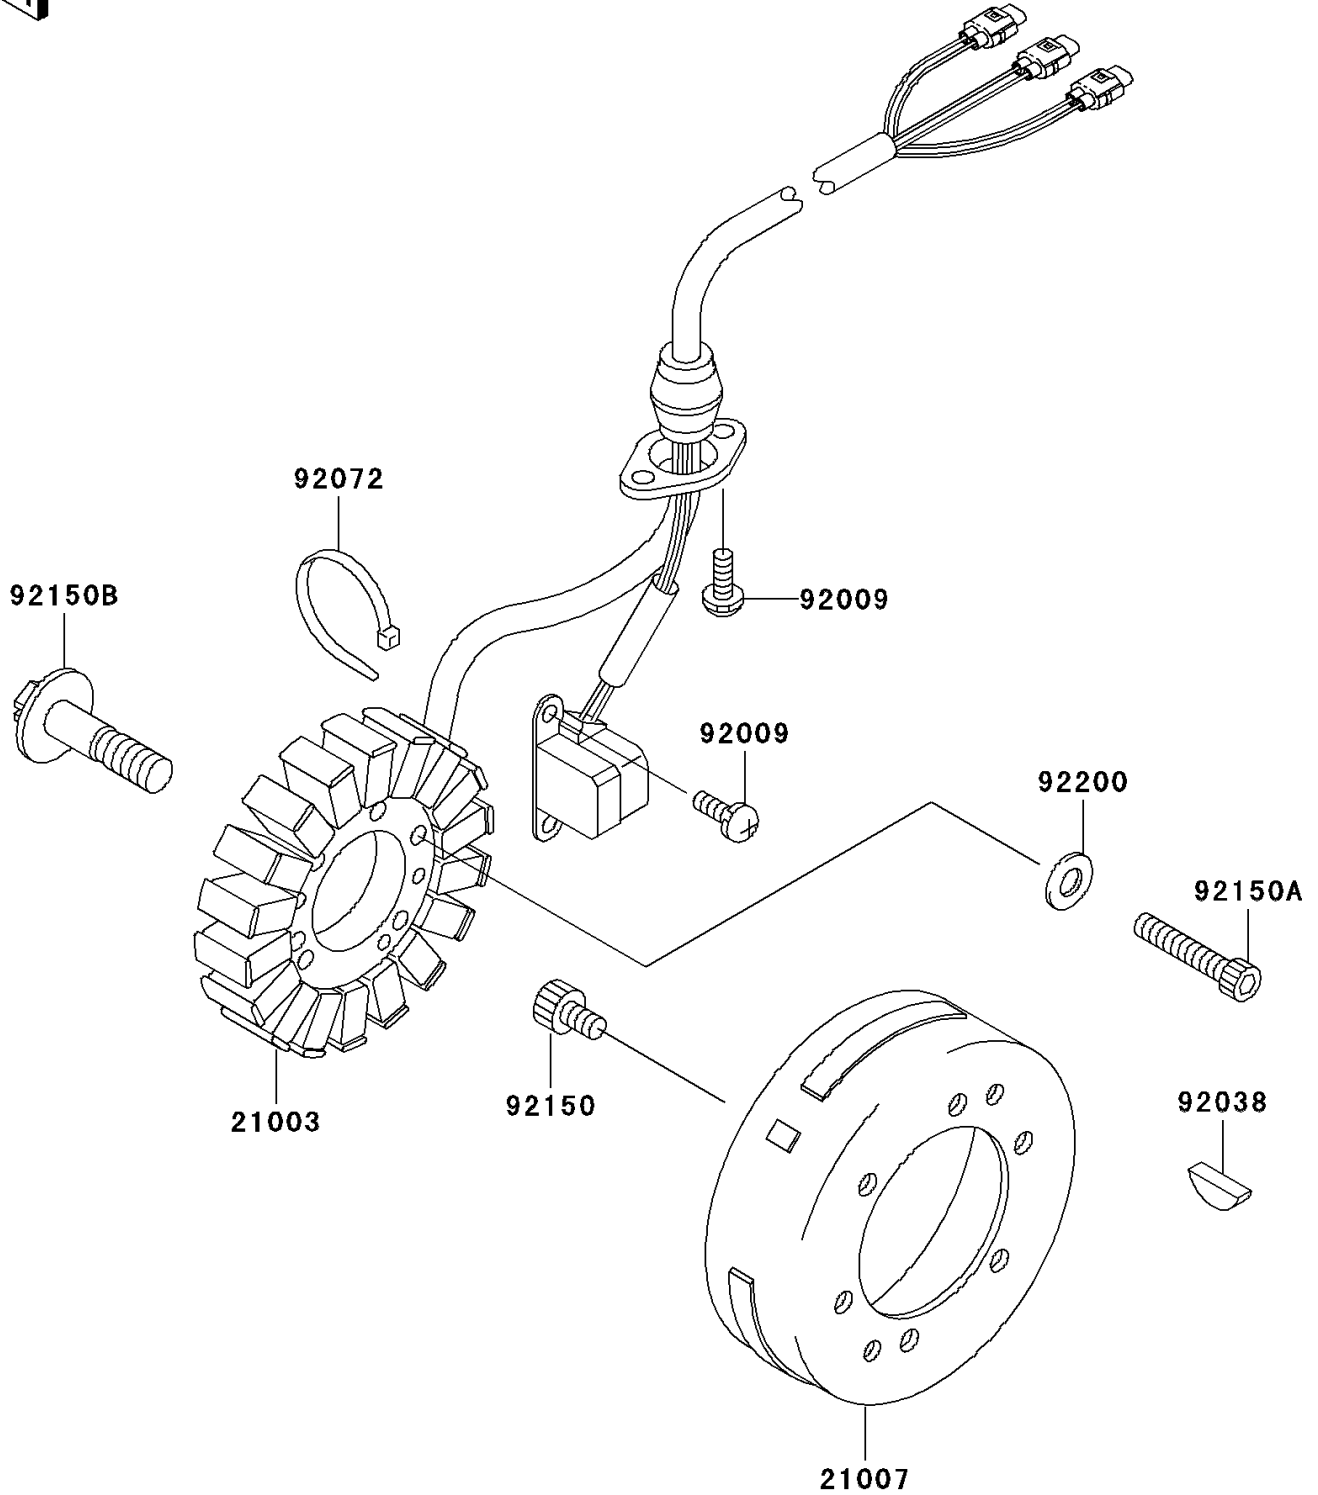

2003 1200 STX-R PARTS DIAGRAM

Generator

E1810

2003 1200 STX-R PARTS LIST

Generator

ITEM NAME	PART NUMBER	QUANTITY
STATOR (Ref # 21003)	21003-3740	1
ROTOR (Ref # 21007)	21007-3723	1
SCREW,5X12 (Ref # 92009)	92009-1296	4
KEY,WOODRUFF (Ref # 92038)	92038-001	1
BAND (Ref # 92072)	92072-3851	1
BOLT,SOCKET,6X10 (Ref # 92150)	92150-1650	8
BOLT,SOCKET,5X25 (Ref # 92150A)	92150-1684	3
BOLT (Ref # 92150B)	92150-3843	1
WASHER,5.1X9X1.5 (Ref # 92200)	92200-3768	3