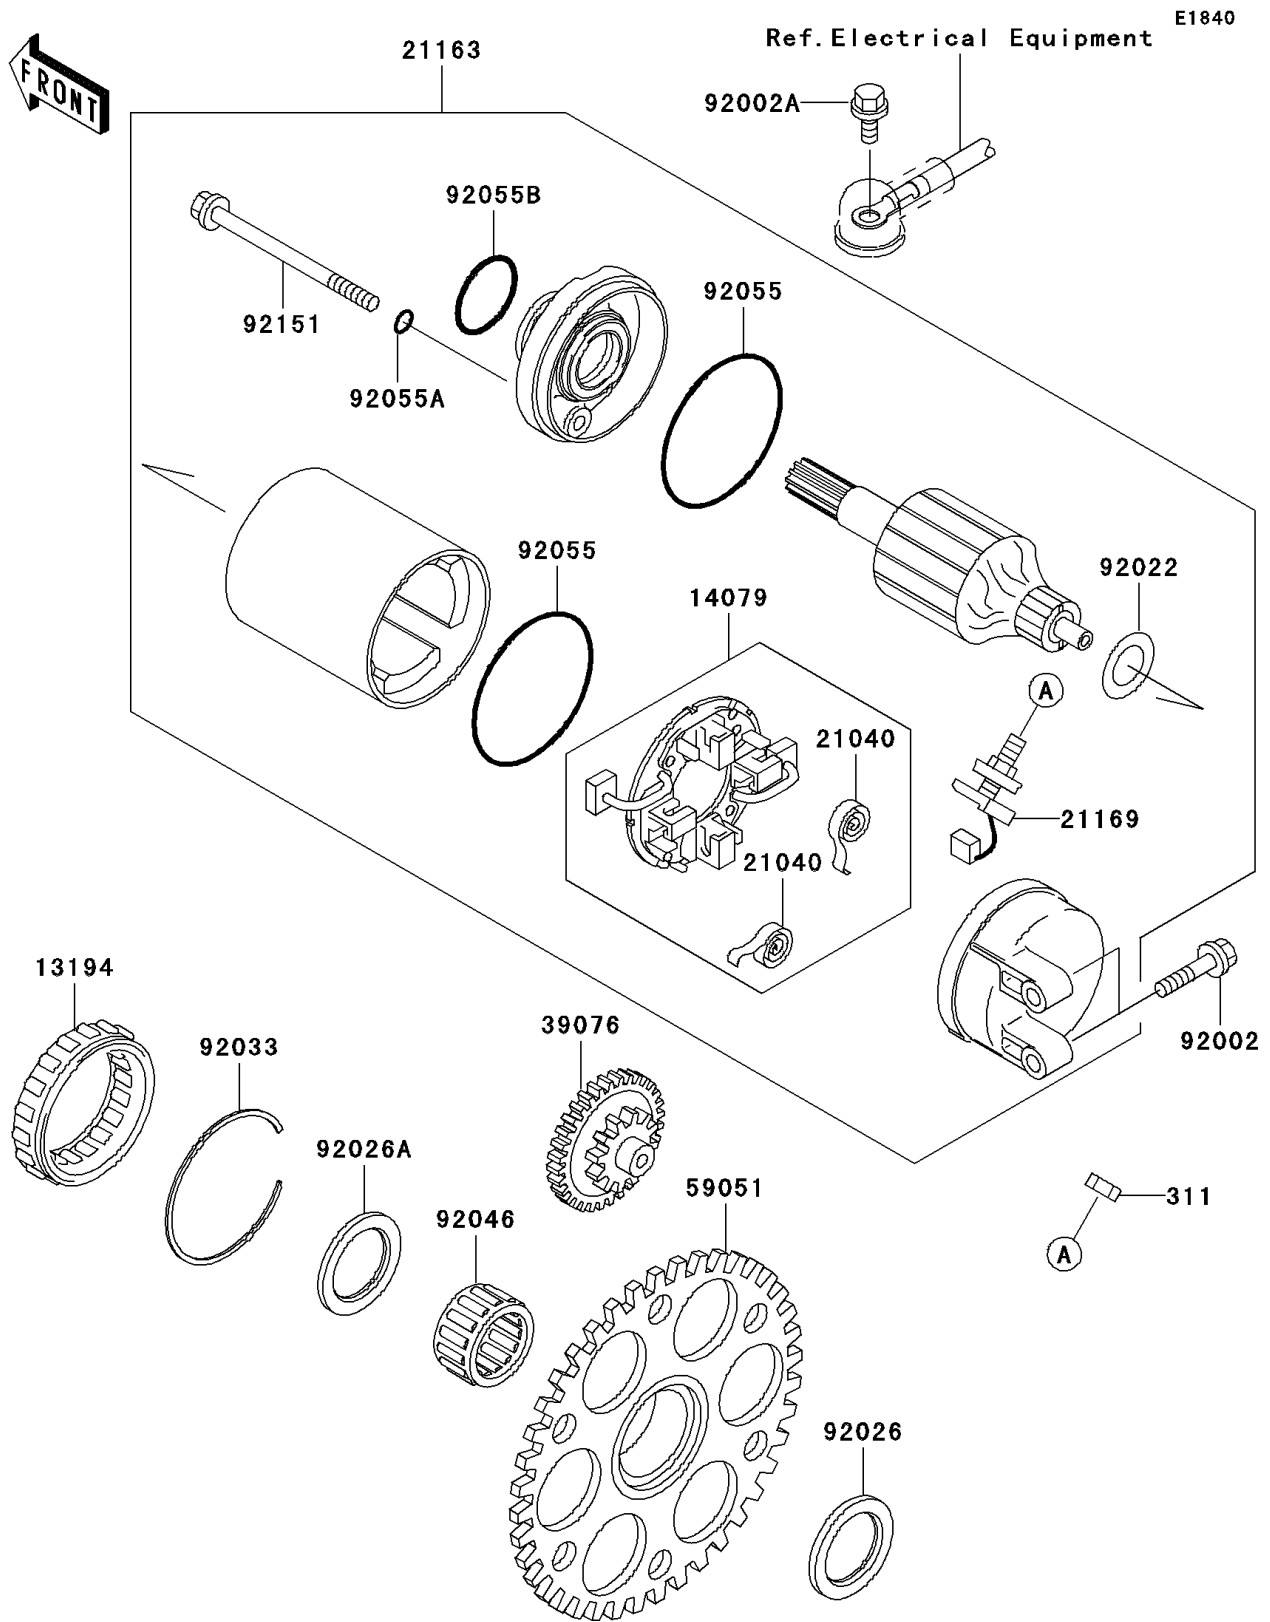

2003 1200 STX-R PARTS DIAGRAM

Starter Motor

2003 1200 STX-R PARTS LIST

Starter Motor

ITEM NAME	PART NUMBER	QUANTITY
NUT-HEX,6MM (Ref # 311)	311R0600	1
CLUTCH-ONEWAY (Ref # 13194)	13194-3705	1
HOLDER-ASSY (Ref # 14079)	14079-3725	1
SPRING-BRUSH (Ref # 21040)	21040-3702	2
STARTER-ELECTRIC (Ref # 21163)	21163-3719	1
TERMINAL (Ref # 21169)	21169-3701	1
LIMITER (Ref # 39076)	39076-3703	1
GEAR-SPUR (Ref # 59051)	59051-3706	1
BOLT,6X25 (Ref # 92002)	92002-3714	2
BOLT,6X12 (Ref # 92002A)	92002-3763	1
WASHER (Ref # 92022)	92022-2200	1
SPACER,28X38X3.0 (Ref # 92026)	92026-3738	1
SPACER,26.3X38X2.5 (Ref # 92026A)	92026-3739	1
RING-SNAP (Ref # 92033)	92033-3731	1
BEARING-NEEDLE,KT283315E01 (Ref # 92046)	92046-3701	1
RING-O,62MM (Ref # 92055)	92055-1260	2
RING-O,4.5MM (Ref # 92055A)	92055-1261	2
RING-O,24.4MM (Ref # 92055B)	92055-1262	1
BOLT (Ref # 92151)	92151-3809	2