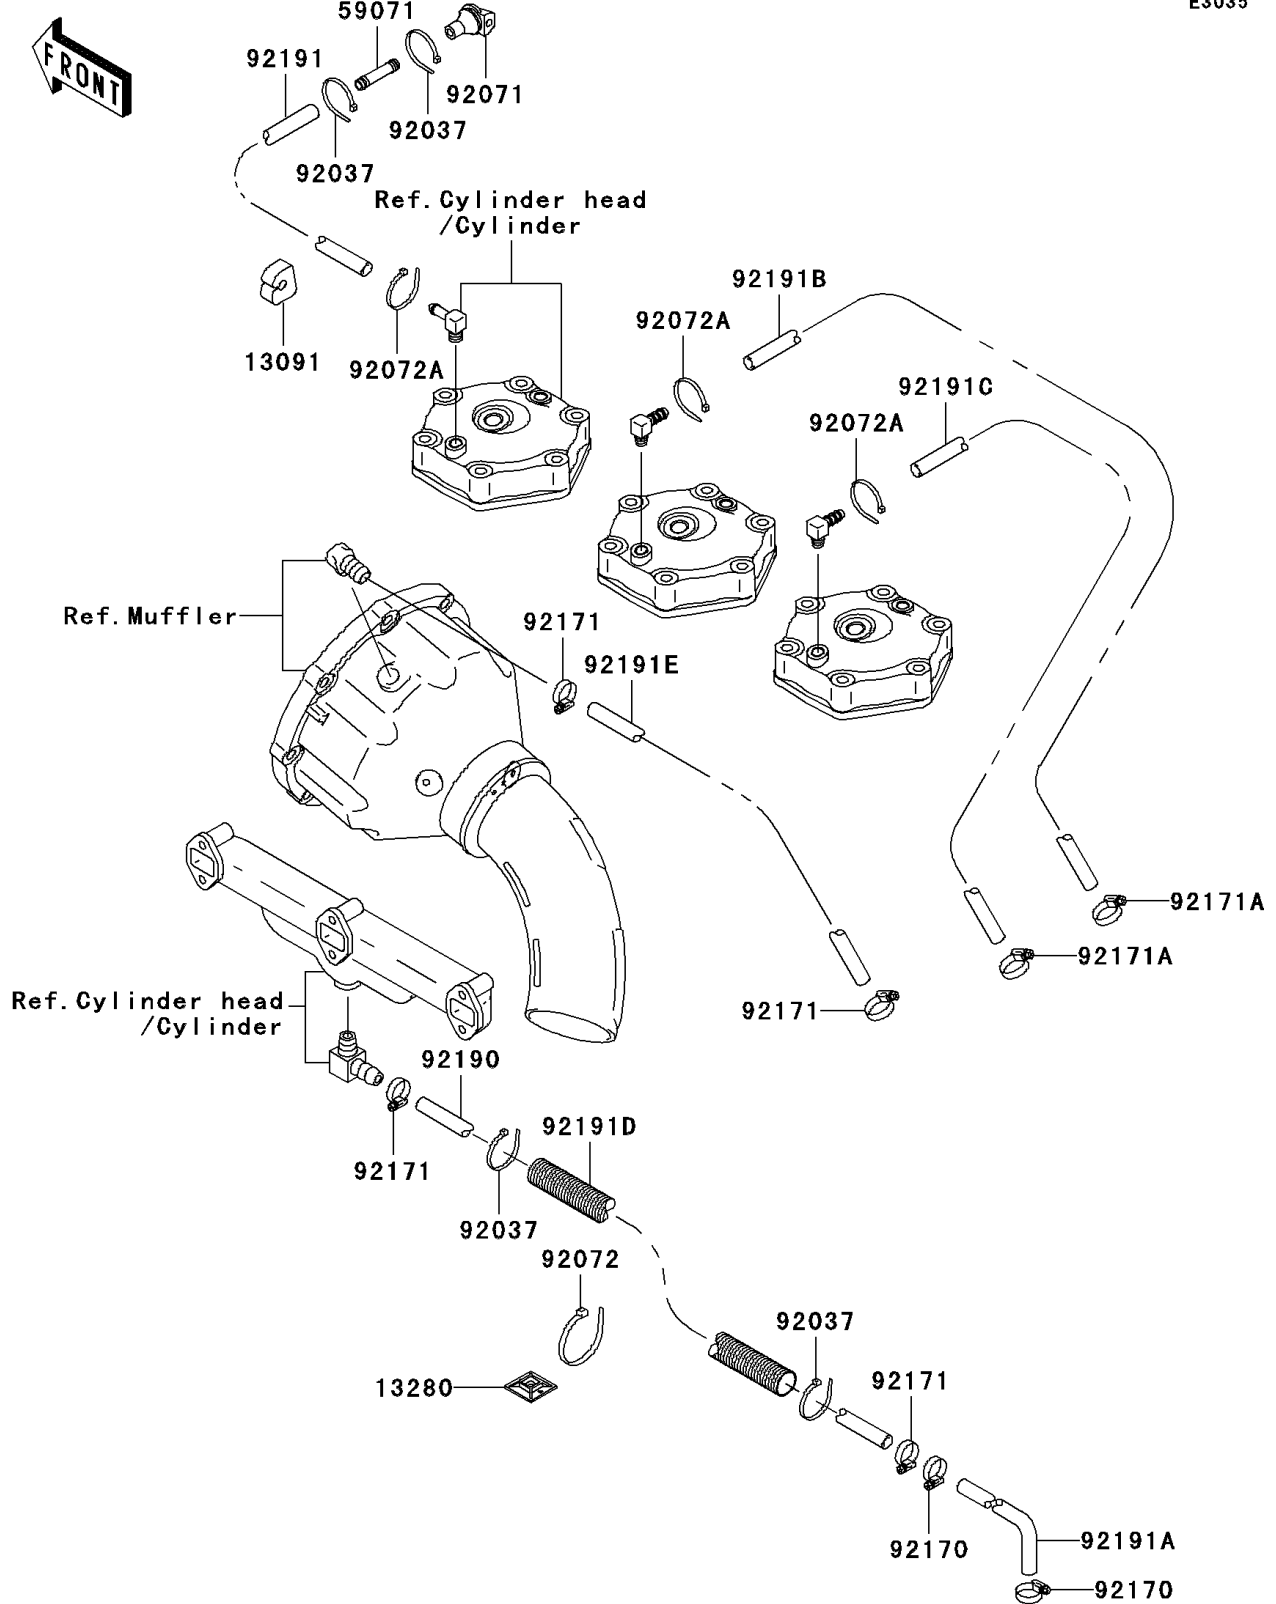

2003 1200 STX-R PARTS DIAGRAM

Cooling

E3035

2003 1200 STX-R PARTS LIST

Cooling

ITEM NAME	PART NUMBER	QUANTITY
HOLDER (Ref # 13091)	13091-3712	1
HOLDER (Ref # 13280)	13280-3706	1
JOINT (Ref # 59071)	59071-3764	1
CLAMP (Ref # 92037)	92037-1173	4
GROMMET (Ref # 92071)	92071-3815	1
BAND,L=148 (Ref # 92072)	92072-3768	1
BAND (Ref # 92072A)	92072-3848	3
CLAMP (Ref # 92170)	92170-3718	2
CLAMP (Ref # 92171)	92171-3701	4
CLAMP (Ref # 92171A)	92171-3702	2
TUBE,CHAMBER-TAIL PIPE (Ref # 92190)	92190-3998	1
TUBE,SENSOR-DECK (Ref # 92191)	92191-3748	1
TUBE,PUMP-HULL (Ref # 92191A)	92191-3785	1
TUBE,9X15X1200 (Ref # 92191B)	92191-3844	1
TUBE,9X15X1050 (Ref # 92191C)	92191-3845	1
TUBE (Ref # 92191D)	92191-3884	1
TUBE,MANIFOLD-HULL (Ref # 92191E)	92191-3951	1