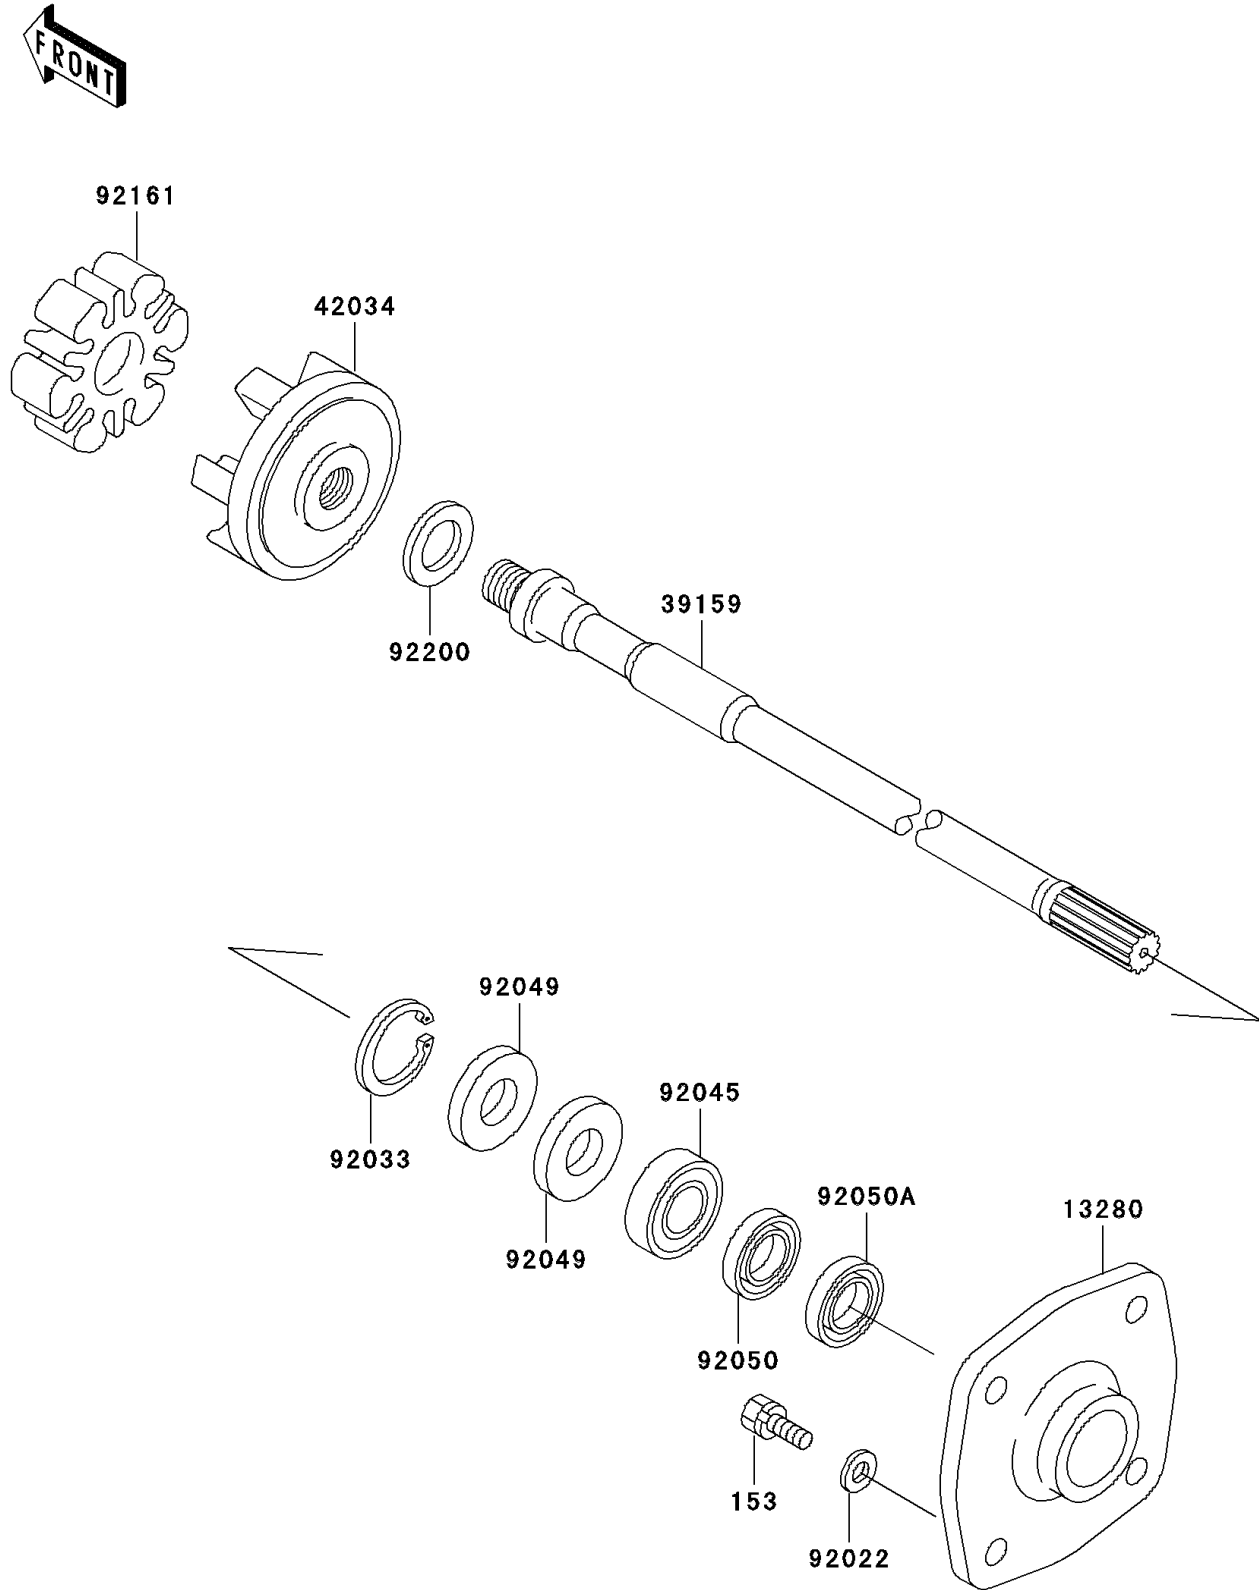

# 2003 1200 STX-R PARTS DIAGRAM

Drive Shaft

E3134

## 2003 1200 STX-R PARTS LIST

### Drive Shaft

ITEM NAME	PART NUMBER	QUANTITY
BOLT-WS-SMALL (Ref # 153)	153R0830	4
HOLDER (Ref # 13280)	13280-3730	1
SHAFT-DRIVE (Ref # 39159)	39159-3732	1
COUPLING (Ref # 42034)	42034-3711	1
WASHER,8.2X18X1.5 (Ref # 92022)	92022-1964	4
RING-SNAP,42MM (Ref # 92033)	92033-3713	1
BEARING-BALL,60042RD (Ref # 92045)	92045-3705	1
SEAL-OIL,S620426 (Ref # 92049)	92049-3707	2
SEAL-OIL,SCY20368 (Ref # 92050)	92050-502	1
SEAL-OIL,SC20367 (Ref # 92050A)	92050-503	1
DAMPER (Ref # 92161)	92161-3711	1
WASHER,24X32X2.0 (Ref # 92200)	92200-3739	1