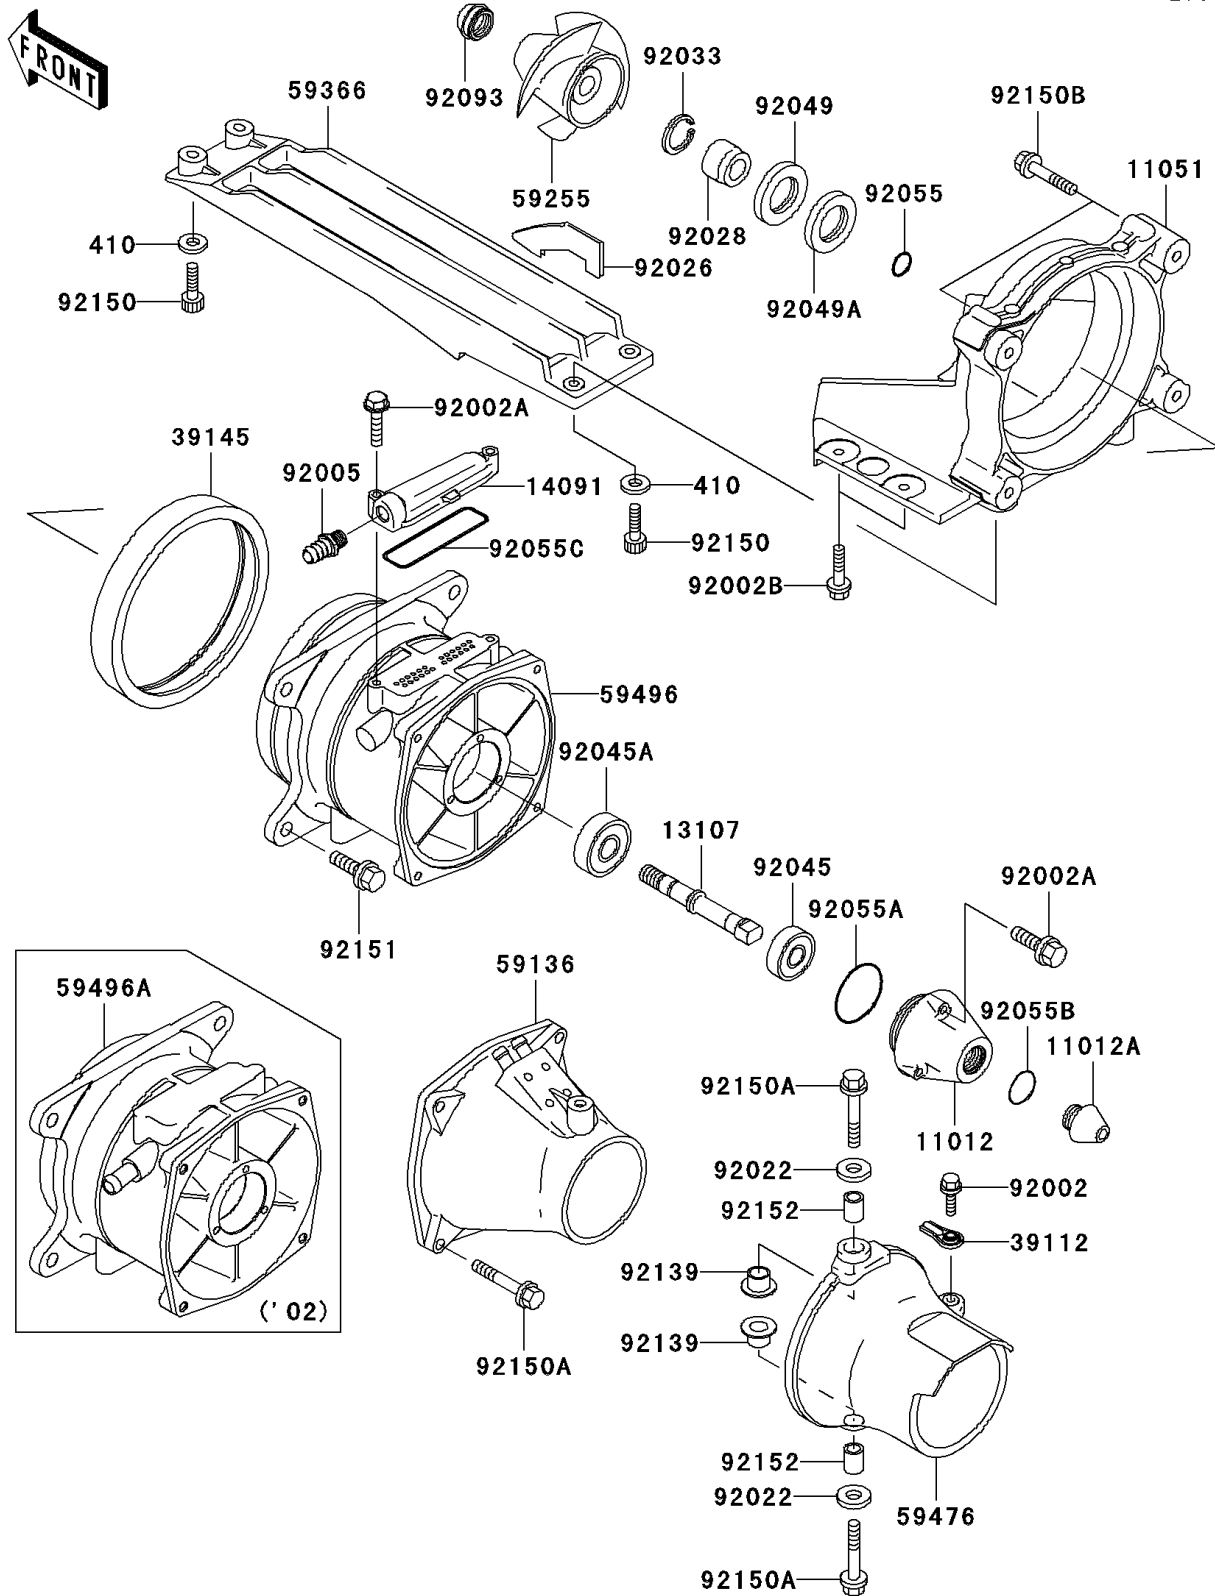

2002 1200 STX-R PARTS DIAGRAM

Jet Pump

E3191

2002 1200 STX-R PARTS LIST

Jet Pump

ITEM NAME	PART NUMBER	QUANTITY
WASHER-PLAIN-SMALL,6MM (Ref # 410)	410S0600	4
CAP (Ref # 11012)	11012-3785	1
CAP (Ref # 11012A)	11012-3786	1
BRACKET (Ref # 11051)	11051-3763	1
SHAFT,JETPUMP (Ref # 13107)	13107-3752	1
RODEND-TIE (Ref # 39112)	39112-3703	1
TRIM-SEAL (Ref # 39145)	39145-3742	1
NOZZLE-PUMP (Ref # 59136)	59136-3747	1
IMPELLER-COMP (Ref # 59255)	59255-3721	1
GRATE (Ref # 59366)	59366-3719	1
NOZZLE-STRG (Ref # 59476)	59476-3742	1
VANE-GUIDE (Ref # 59496A)	59496-3749	1
BOLT,6X25 (Ref # 92002)	92002-3714	1
BOLT,6X30 (Ref # 92002A)	92002-3726	3
BOLT,6X20 (Ref # 92002B)	92002-3755	4
WASHER,PLAIN (Ref # 92022)	92022-3026	2
SPACER (Ref # 92026)	92026-3742	3
BUSHING (Ref # 92028)	92028-3756	1
RING-SNAP (Ref # 92033)	92033-3725	1
BEARING-BALL,62022RD (Ref # 92045)	92045-3721	1
BEARING-BALL (Ref # 92045A)	92045-3727	1
SEAL-OIL,SCJ30X50X7 (Ref # 92049)	92049-3720	1
SEAL-OIL,SCY30X50X7 (Ref # 92049A)	92049-3721	1
RING-O,OIL FILTER (Ref # 92055)	92055-1011	1
RING-O (Ref # 92055A)	92055-3741	1
RING-O (Ref # 92055B)	92055-3744	1
SEAL (Ref # 92093)	92093-3749	1
BUSHING (Ref # 92139)	92139-3701	2
BOLT,SOCKET,6X18 (Ref # 92150)	92150-3775	4

2002 1200 STX-R PARTS LIST

Jet Pump

ITEM NAME	PART NUMBER	QUANTITY
BOLT,8X35 (Ref # 92150A)	92150-3792	6
BOLT,FLANGED,8X30 (Ref # 92150B)	92150-3803	2
BOLT,10X30 (Ref # 92151)	92151-3706	4
COLLAR,8.2X11.8X15 (Ref # 92152)	92152-3703	2