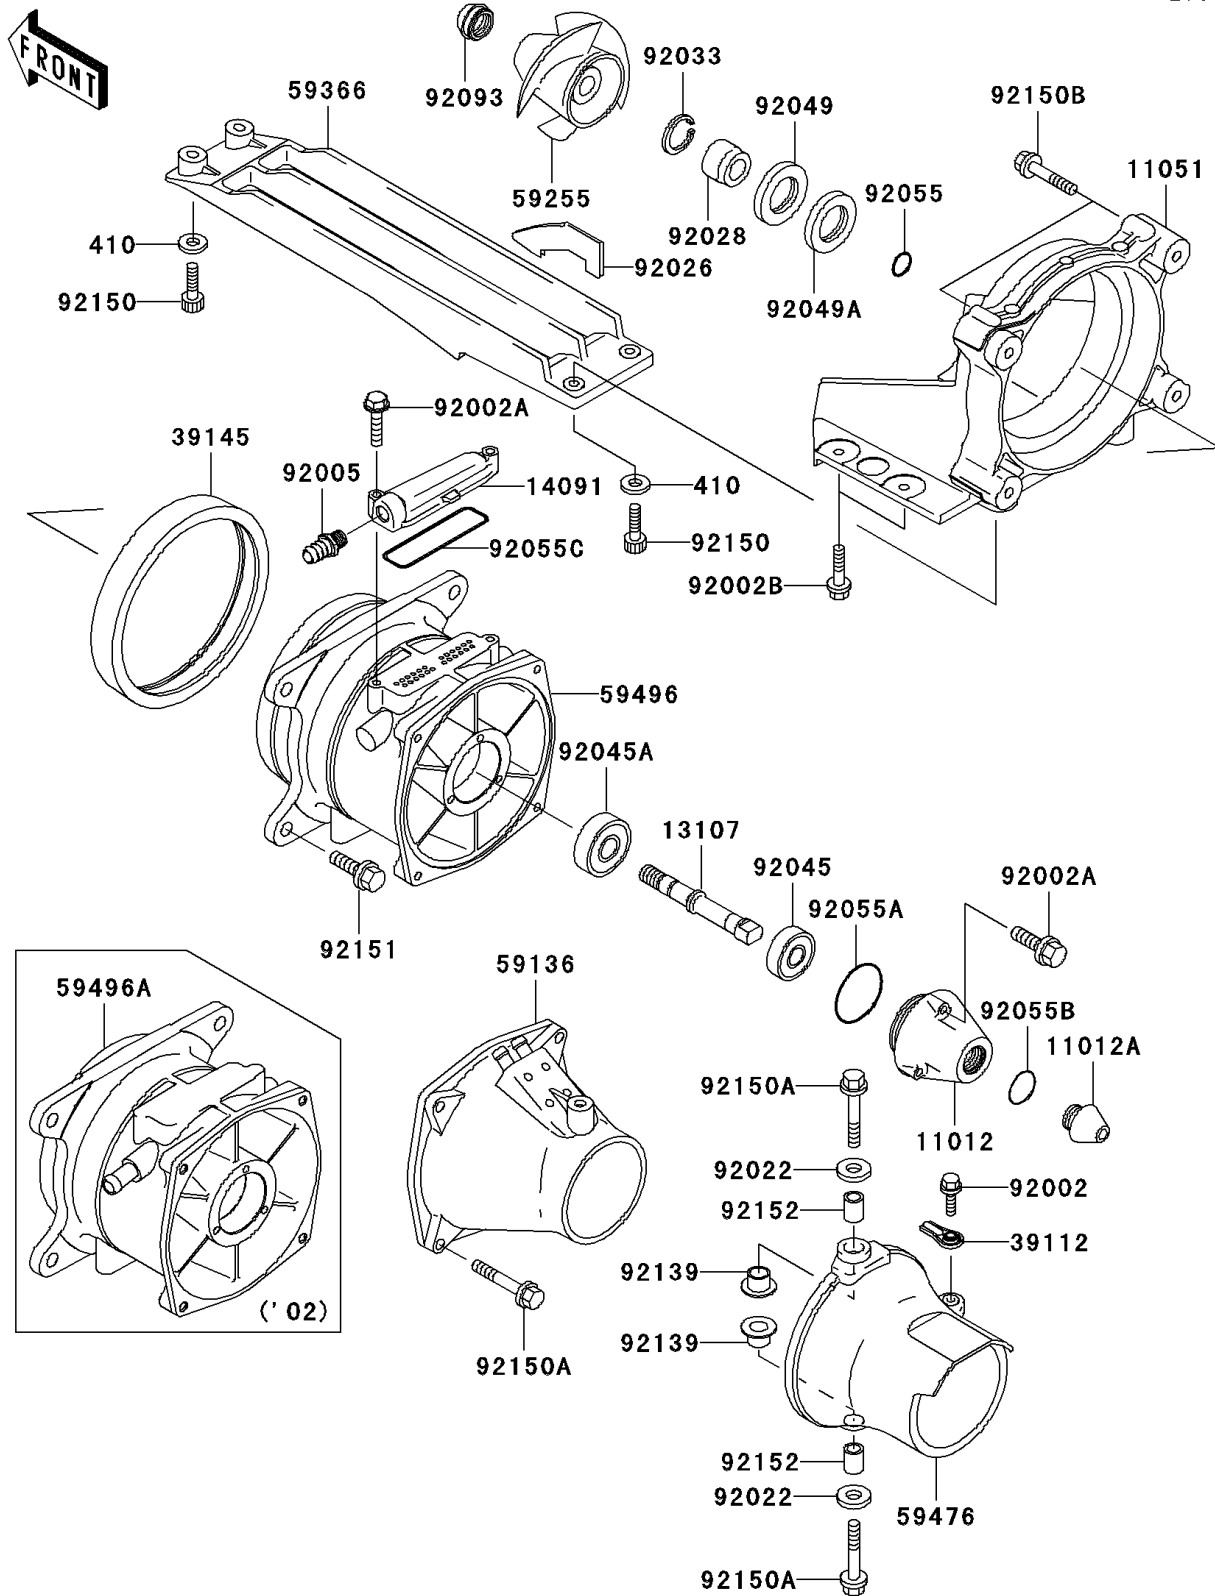

2003 1200 STX-R PARTS DIAGRAM

Jet Pump

E3191

2003 1200 STX-R PARTS LIST

Jet Pump

ITEM NAME	PART NUMBER	QUANTITY
WASHER-PLAIN-SMALL,6MM (Ref # 410)	410S0600	4
CAP (Ref # 11012)	11012-3785	1
CAP (Ref # 11012A)	11012-3786	1
BRACKET (Ref # 11051)	11051-3763	1
SHAFT,JETPUMP (Ref # 13107)	13107-3752	1
COVER,VANE GUIDE (Ref # 14091)	14091-3751	1
RODEND-TIE (Ref # 39112)	39112-3703	1
TRIM-SEAL (Ref # 39145)	39145-3742	1
NOZZLE-PUMP (Ref # 59136)	59136-3747	1
IMPELLER-COMP (Ref # 59255)	59255-3721	1
GRATE (Ref # 59366)	59366-3719	1
NOZZLE-STRG (Ref # 59476)	59476-3742	1
VANE-GUIDE (Ref # 59496)	59496-3737	1
BOLT,6X25 (Ref # 92002)	92002-3714	1
BOLT,6X30 (Ref # 92002A)	92002-3726	5
BOLT,6X20 (Ref # 92002B)	92002-3755	4
FITTING (Ref # 92005)	92005-3714	1
WASHER,PLAIN (Ref # 92022)	92022-3026	2
SPACER (Ref # 92026)	92026-3742	3
BUSHING (Ref # 92028)	92028-3756	1
RING-SNAP (Ref # 92033)	92033-3725	1
BEARING-BALL,62022RD (Ref # 92045)	92045-3721	1
BEARING-BALL (Ref # 92045A)	92045-3727	1
SEAL-OIL,SCJ30X50X7 (Ref # 92049)	92049-3720	1
SEAL-OIL,SCY30X50X7 (Ref # 92049A)	92049-3721	1
RING-O,OIL FILTER (Ref # 92055)	92055-1011	1
RING-O (Ref # 92055A)	92055-3741	1
RING-O (Ref # 92055B)	92055-3744	1
RING-O,70.2X74.0X1.90 (Ref # 92055C)	92055-3765	1

2003 1200 STX-R PARTS LIST

Jet Pump

ITEM NAME	PART NUMBER	QUANTITY
SEAL (Ref # 92093)	92093-3749	1
BUSHING (Ref # 92139)	92139-3701	2
BOLT,SOCKET,6X18 (Ref # 92150)	92150-3775	4
BOLT,8X35 (Ref # 92150A)	92150-3792	6
BOLT,FLANGED,8X30 (Ref # 92150B)	92150-3803	2
BOLT,10X30 (Ref # 92151)	92151-3706	4
COLLAR,8.2X11.8X15 (Ref # 92152)	92152-3703	2