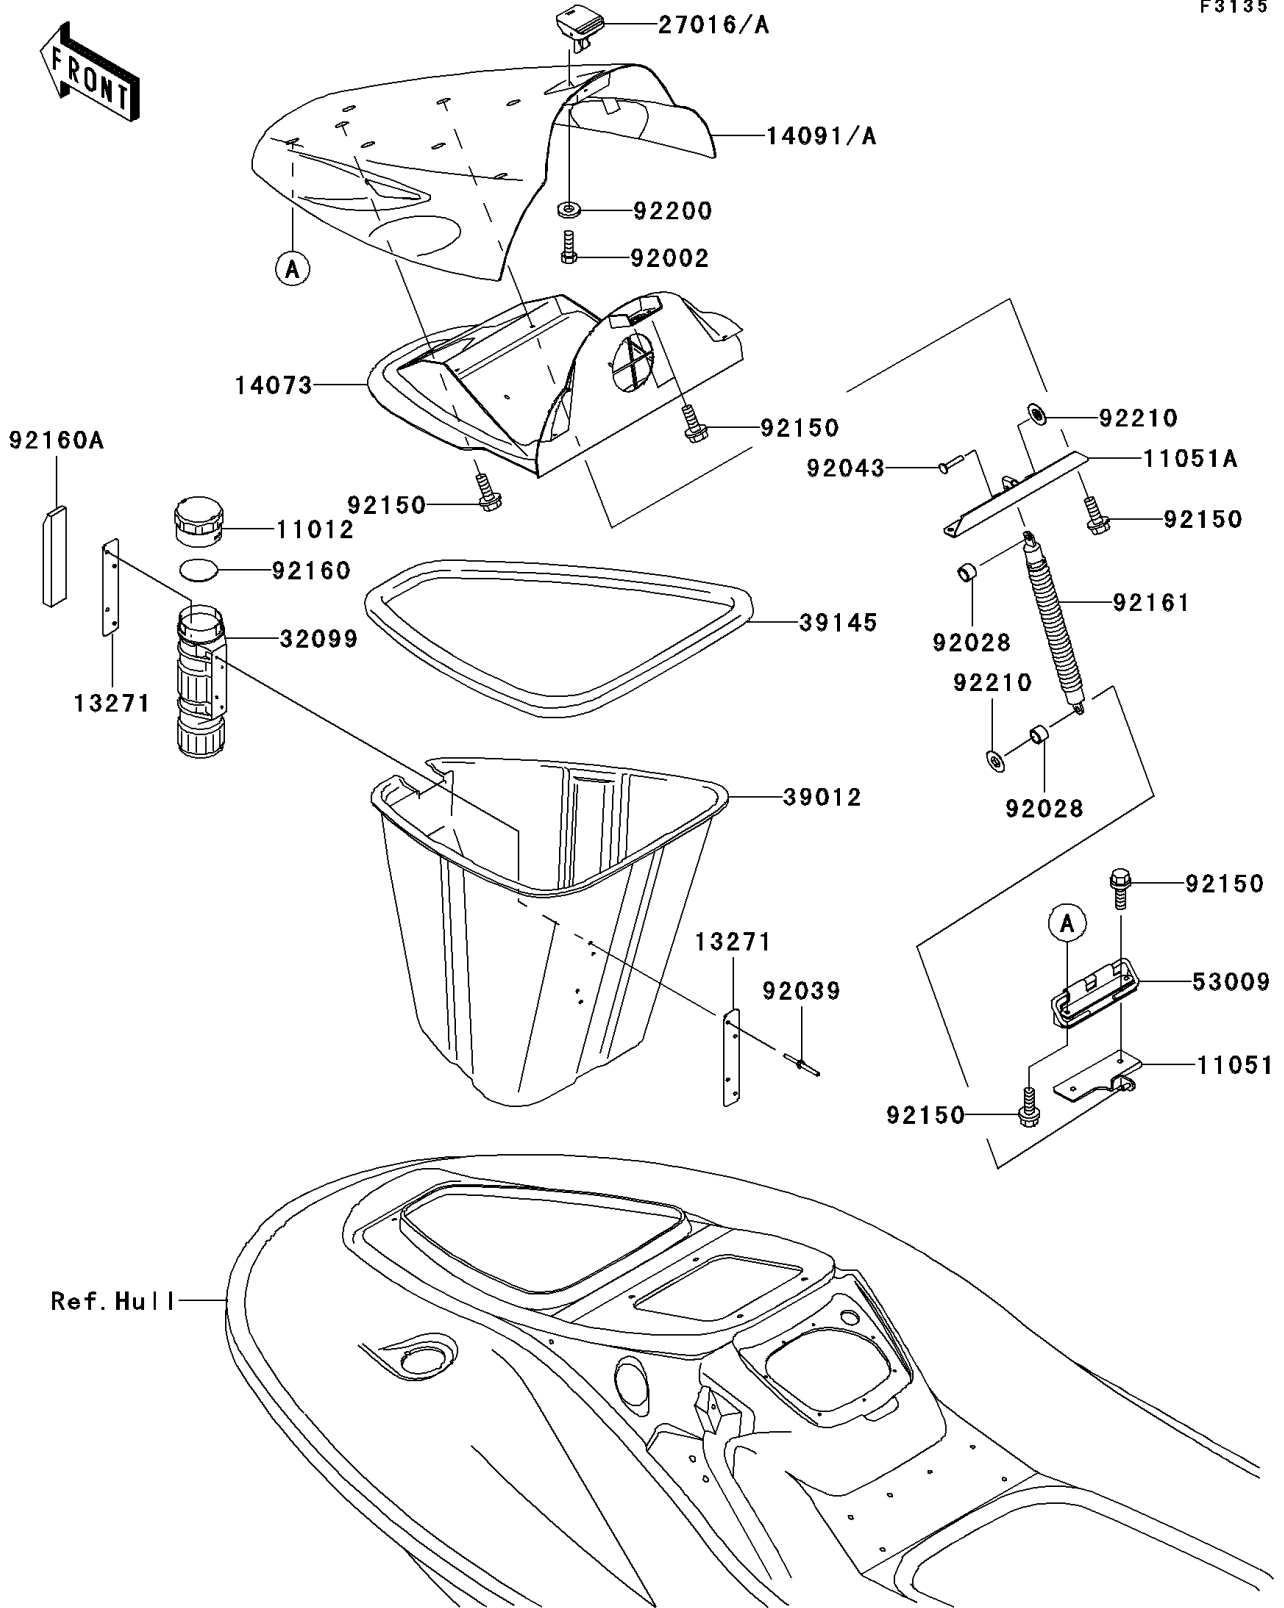

# 2002 1200 STX-R PARTS DIAGRAM

## Hull Front Fittings

F3135

## 2002 1200 STX-R PARTS LIST

### Hull Front Fittings

ITEM NAME	PART NUMBER	QUANTITY
CAP,FIRE EXTINGUISHER (Ref # 11012)	11012-3766	1
BRACKET (Ref # 11051)	11051-3741	1
BRACKET (Ref # 11051A)	11051-3766	1
PLATE,FIRE EXTINGUISHER (Ref # 13271)	13271-3775	2
DUCT,FR (Ref # 14073)	14073-3777	1
COVER,HATCH,J.WHITE (Ref # 14091A)	14091-3734-8C	1
LOCK-ASSY,HATCH COVER (Ref # 27016)	27016-3751	1
CASE,FIRE EXTINGUISHER (Ref # 32099)	32099-3769	1
CASE-STORAGE,FR (Ref # 39012)	39012-3726	1
TRIM-SEAL,L=1380 (Ref # 39145)	39145-3773	1
HINGE,HATCH COVER (Ref # 53009)	53009-3725	1
BOLT,5X16 (Ref # 92002)	92002-3747	2
BUSHING (Ref # 92028)	92028-3765	2
RIVET (Ref # 92039)	92039-3755	4
PIN,6X33 (Ref # 92043)	92043-3748	1
BOLT,6X18 (Ref # 92150)	92150-3729	9
DAMPER (Ref # 92160)	92160-3814	1
DAMPER (Ref # 92160A)	92160-3821	1
DAMPER (Ref # 92161)	92161-3705	1
WASHER,5.9X16X1.5 (Ref # 92200)	92200-3714	2
NUT,SPEED,6MM (Ref # 92210)	92210-3739	2