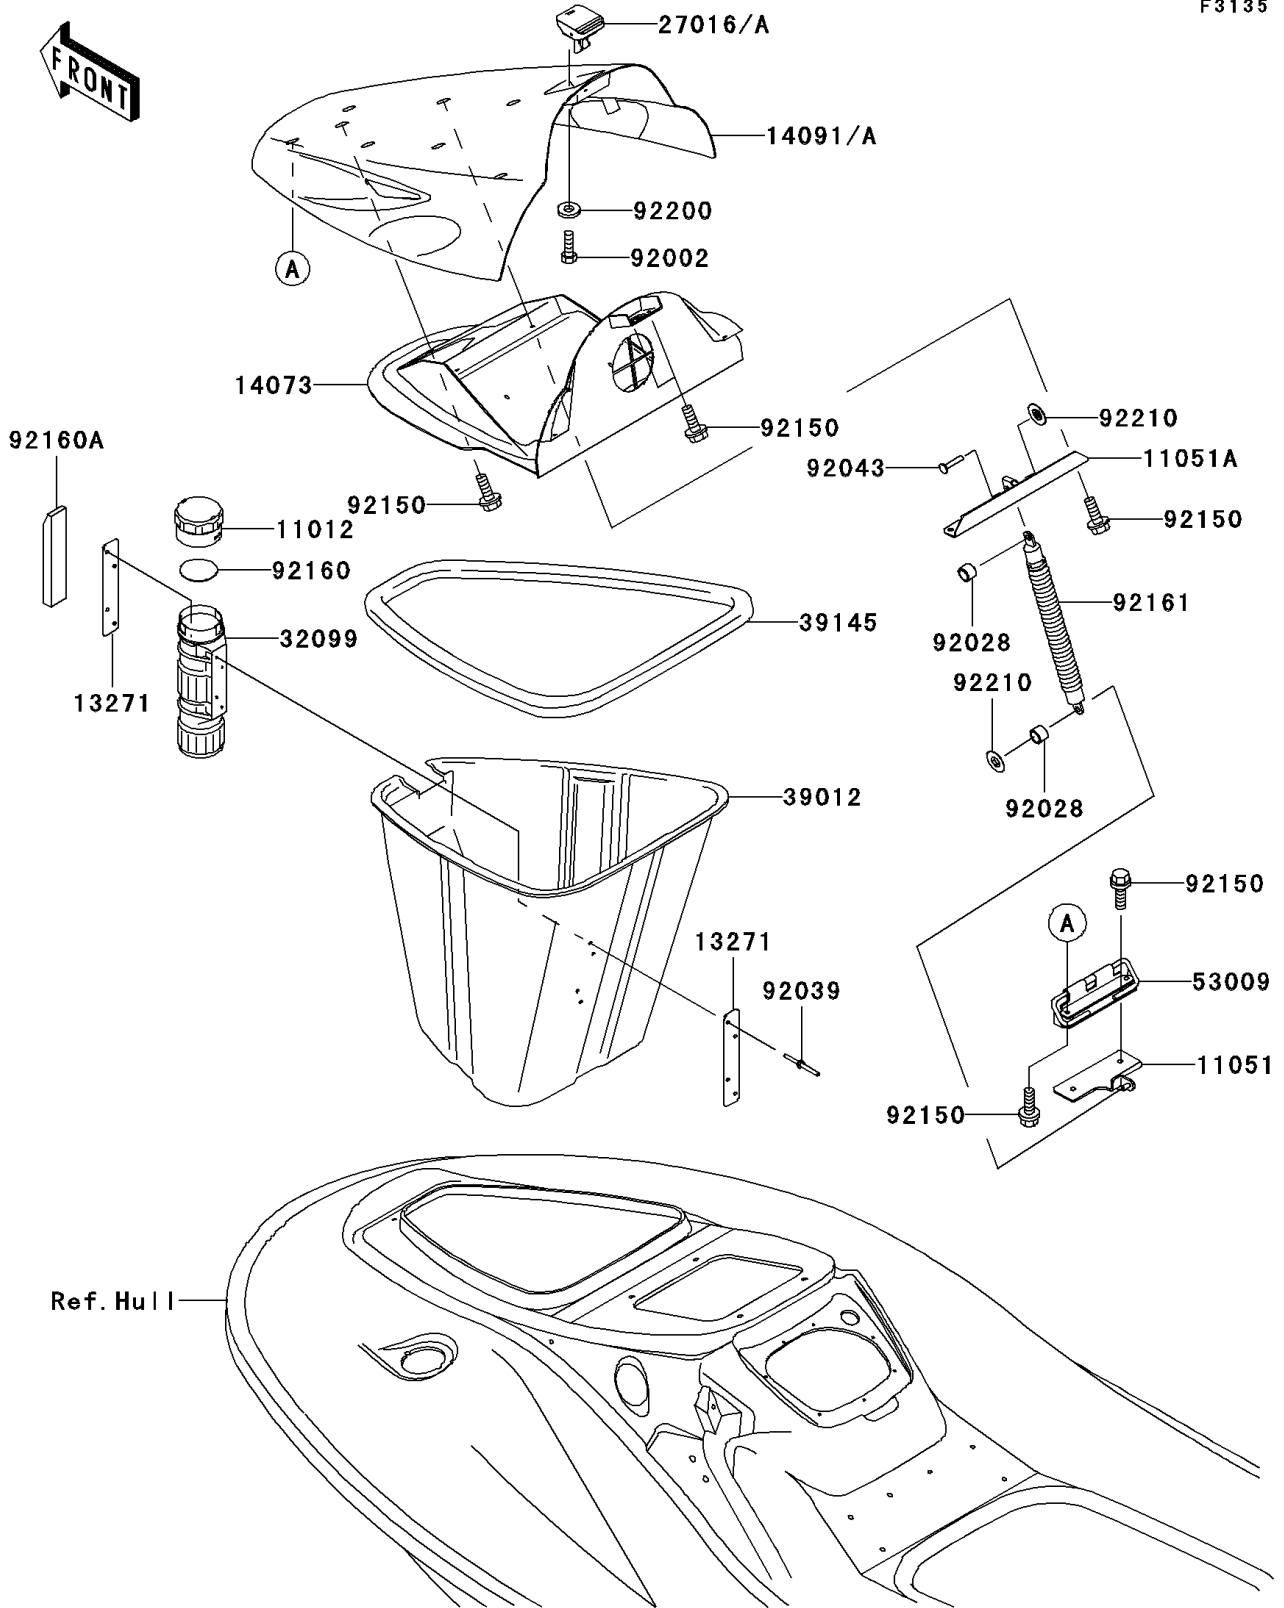

2003 1200 STX-R PARTS DIAGRAM

Hull Front Fittings

F3135

2003 1200 STX-R PARTS LIST

Hull Front Fittings

ITEM NAME	PART NUMBER	QUANTITY
CAP,FIRE EXTINGUISHER (Ref # 11012)	11012-3766	1
BRACKET (Ref # 11051)	11051-3741	1
BRACKET (Ref # 11051A)	11051-3766	1
PLATE,FIRE EXTINGUISHER (Ref # 13271)	13271-3775	2
DUCT,FR (Ref # 14073)	14073-3777	1
COVER,HATCH,C.L.GREEN (Ref # 14091)	14091-3734-367	1
LOCK-ASSY,HATCH COVER (Ref # 27016A)	27016-3756	1
CASE,FIRE EXTINGUISHER (Ref # 32099)	32099-3769	1
CASE-STORAGE,FR (Ref # 39012)	39012-3726	1
TRIM-SEAL,L=1380 (Ref # 39145)	39145-3773	1
HINGE,HATCH COVER (Ref # 53009)	53009-3725	1
BOLT,5X16 (Ref # 92002)	92002-3747	2
BUSHING (Ref # 92028)	92028-3765	2
RIVET (Ref # 92039)	92039-3755	4
PIN,6X33 (Ref # 92043)	92043-3748	1
BOLT,6X18 (Ref # 92150)	92150-3729	9
DAMPER (Ref # 92160)	92160-3814	1
DAMPER (Ref # 92160A)	92160-3821	1
DAMPER (Ref # 92161)	92161-3705	1
WASHER,5.9X16X1.5 (Ref # 92200)	92200-3714	2
NUT,SPEED,6MM (Ref # 92210)	92210-3739	2