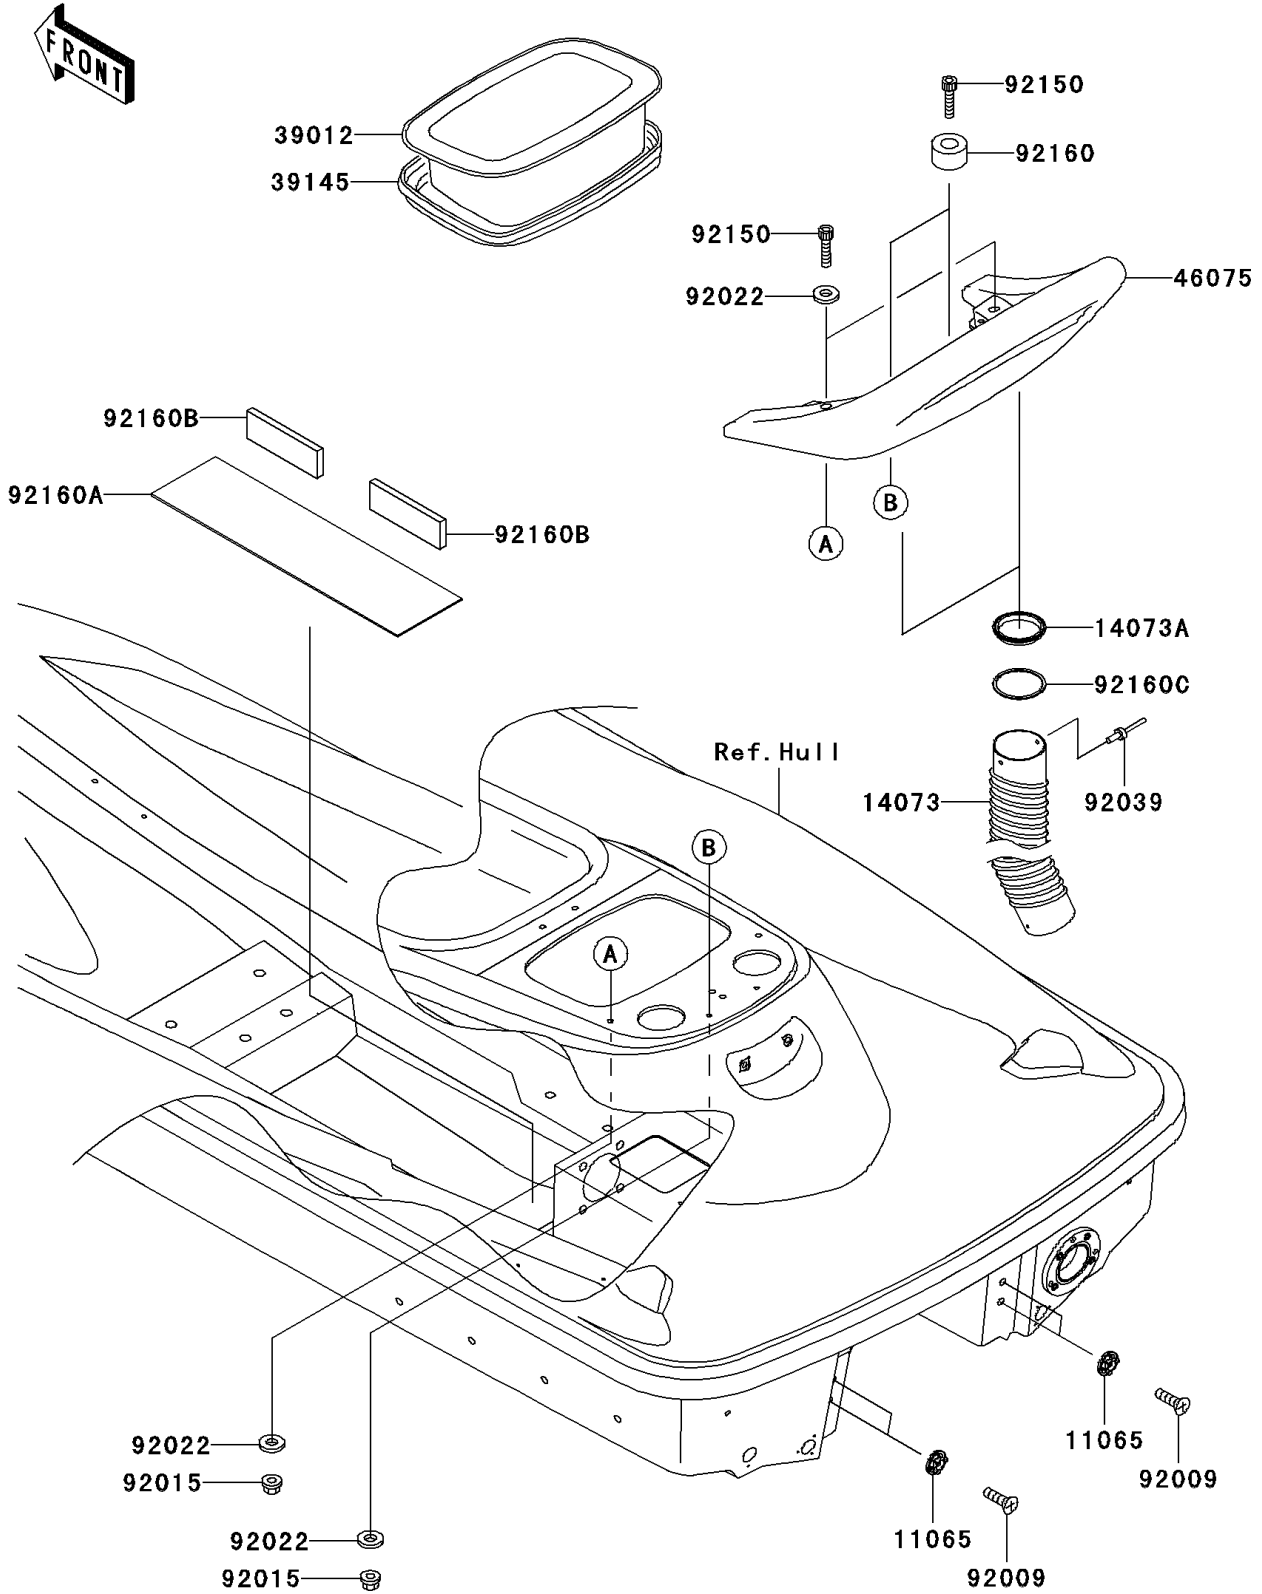

2002 1200 STX-R PARTS DIAGRAM

Hull Rear Fittings

F3137

2002 1200 STX-R PARTS LIST

Hull Rear Fittings

ITEM NAME	PART NUMBER	QUANTITY
CAP,STEP NUT (Ref # 11065)	11065-3712	4
DUCT,FR (Ref # 14073)	14073-3764	2
DUCT (Ref # 14073A)	14073-3780	2
CASE-STORAGE (Ref # 39012)	39012-3716	1
TRIM-SEAL,STORAGE CASE (Ref # 39145)	39145-3780	1
GRIP,RR,F.BLACK (Ref # 46075)	46075-3755-6Z	1
SCREW,6X12 (Ref # 92009)	92009-3852	4
NUT,6MM (Ref # 92015)	92015-3767	4
WASHER,6.5X20X1.5 (Ref # 92022)	92022-3710	6
RIVET (Ref # 92039)	92039-3747	4
BOLT,SOCKET,6X30 (Ref # 92150)	92150-3822	4
DAMPER (Ref # 92160)	92160-3738	2
DAMPER (Ref # 92160A)	92160-3839	1
DAMPER (Ref # 92160B)	92160-3840	2
DAMPER (Ref # 92160C)	92160-3910	2