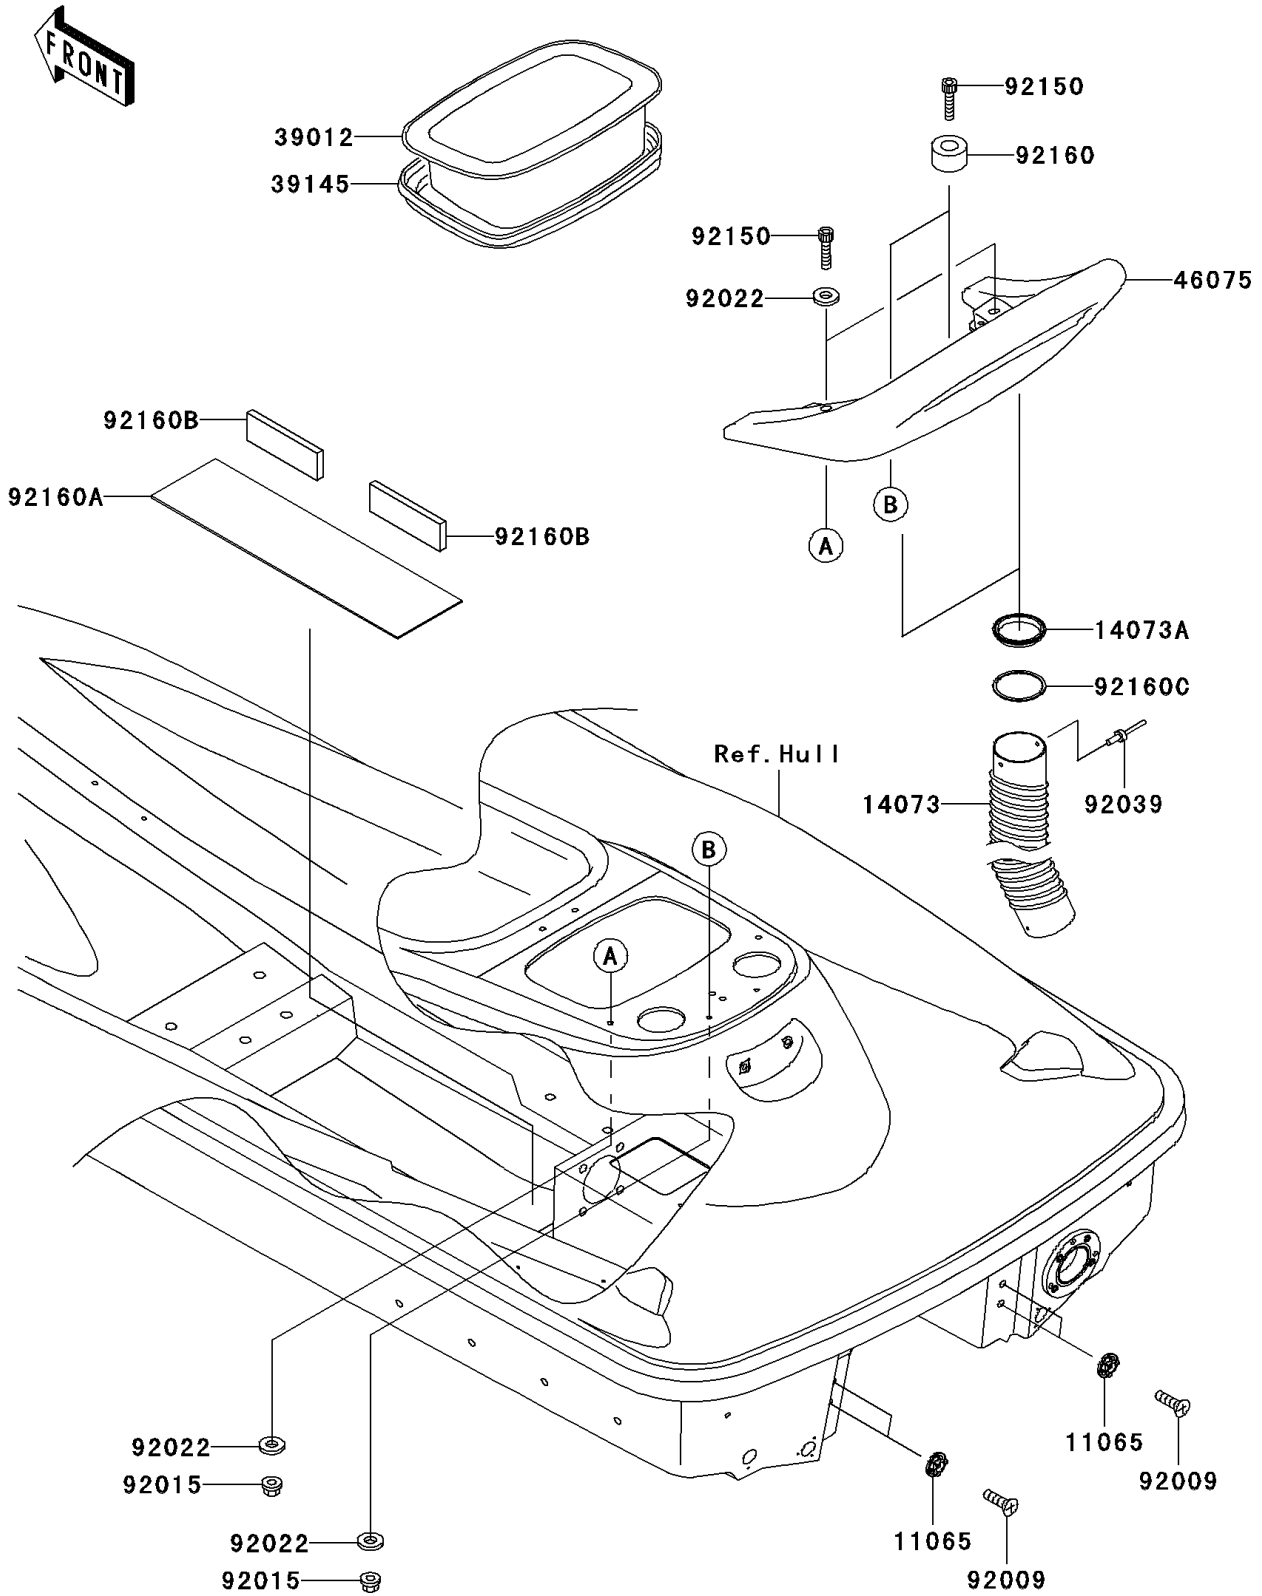

# 2003 1200 STX-R PARTS DIAGRAM

Hull Rear Fittings

F3137

## 2003 1200 STX-R PARTS LIST

### Hull Rear Fittings

ITEM NAME	PART NUMBER	QUANTITY
CAP,STEP NUT (Ref # 11065)	11065-3712	4
DUCT,FR (Ref # 14073)	14073-3764	2
DUCT (Ref # 14073A)	14073-3780	2
CASE-STORAGE (Ref # 39012)	39012-3716	1
TRIM-SEAL,STORAGE CASE (Ref # 39145)	39145-3780	1
GRIP,RR,F.BLACK (Ref # 46075)	46075-3755-6Z	1
SCREW,6X12 (Ref # 92009)	92009-3852	4
NUT,6MM (Ref # 92015)	92015-3767	4
WASHER,6.5X20X1.5 (Ref # 92022)	92022-3710	6
RIVET (Ref # 92039)	92039-3747	4
BOLT,SOCKET,6X30 (Ref # 92150)	92150-3822	4
DAMPER (Ref # 92160)	92160-3738	2
DAMPER (Ref # 92160A)	92160-3839	1
DAMPER (Ref # 92160B)	92160-3840	2
DAMPER (Ref # 92160C)	92160-3910	2