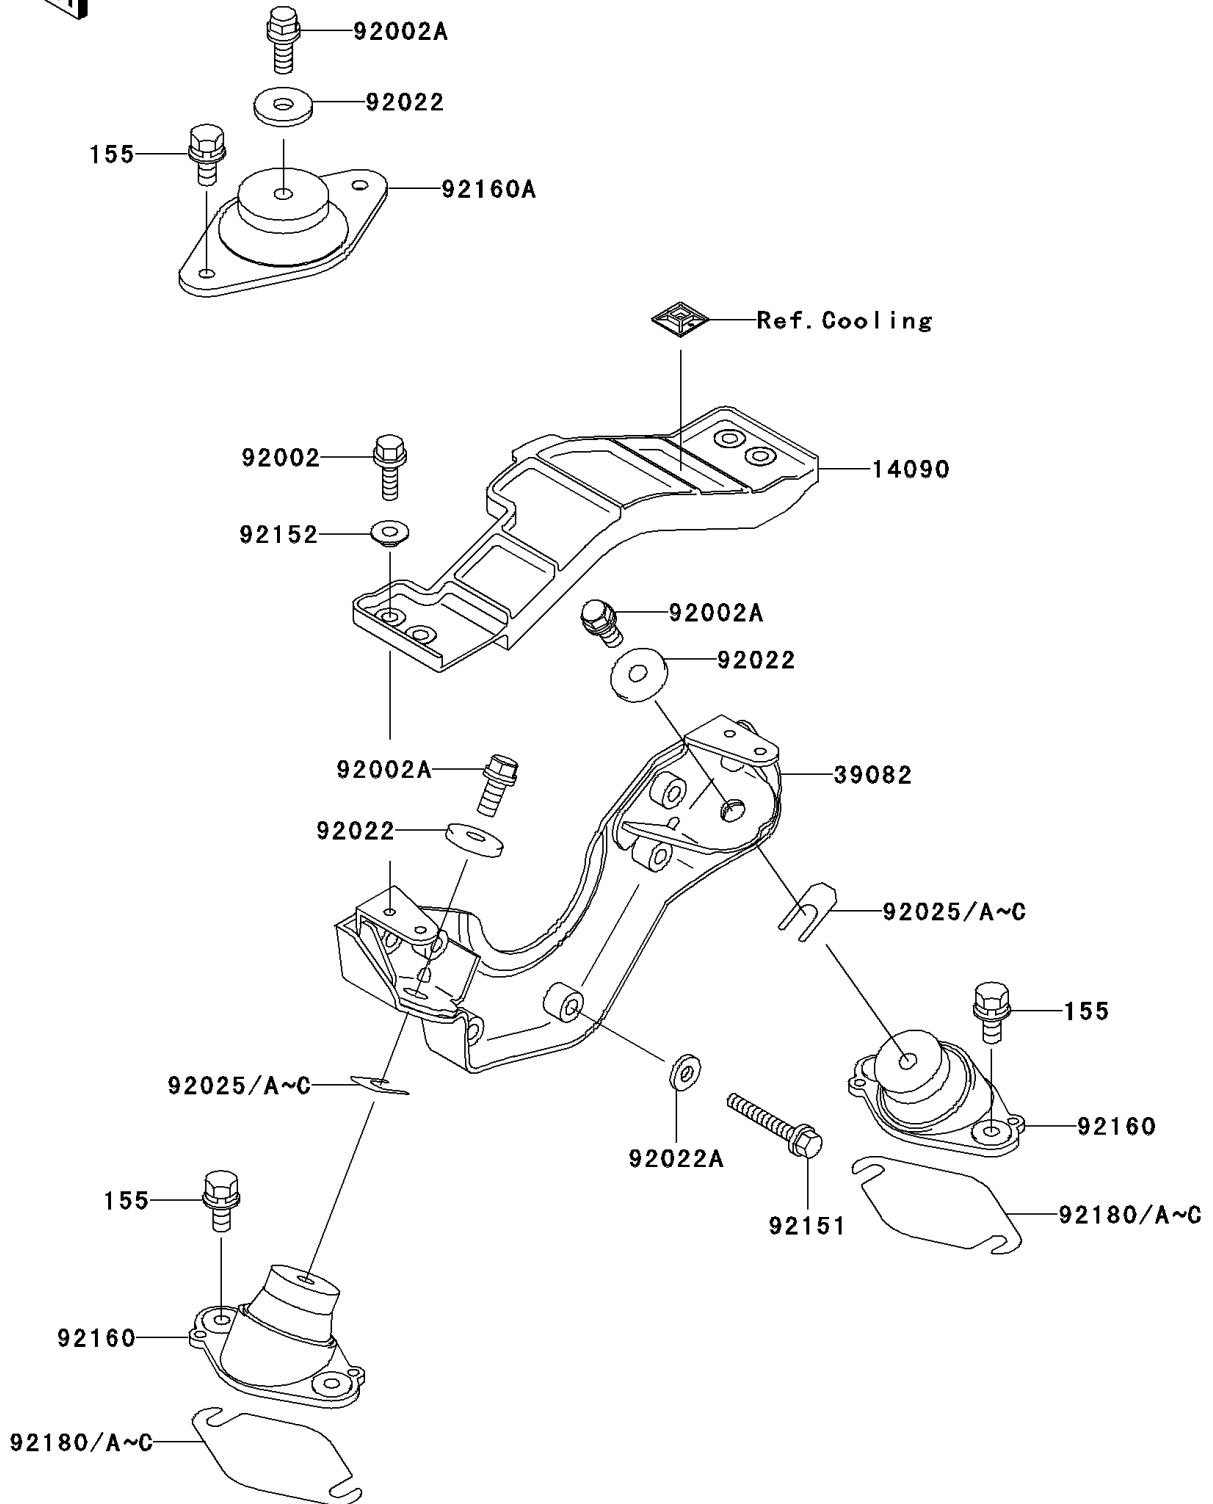

2003 1200 STX-R PARTS DIAGRAM

Engine Mount

F3144

2003 1200 STX-R PARTS LIST

Engine Mount

ITEM NAME	PART NUMBER	QUANTITY
BOLT-WSP-SMALL,8X20 (Ref # 155)	155R0820	6
COVER (Ref # 14090)	14090-3815	1
MOUNT-ENGINE (Ref # 39082)	39082-3720	1
BOLT,6X16 (Ref # 92002)	92002-3728	4
BOLT,10X25 (Ref # 92002A)	92002-3770	3
WASHER,32X10.5X4 (Ref # 92022)	92022-3023	3
WASHER,8.2X18X1.5 (Ref # 92022A)	92022-3743	6
SHIM,T=0.3MM (Ref # 92025)	92025-3705	AR
SHIM,T=0.5MM (Ref # 92025A)	92025-3706	AR
SHIM,T=1.0MM (Ref # 92025B)	92025-3707	AR
SHIM,T=1.5MM (Ref # 92025C)	92025-3708	AR
BOLT,8X35 (Ref # 92151)	92151-3763	6
COLLAR (Ref # 92152)	92152-3712	4
DAMPER,ENGINE MOUNT (Ref # 92160)	92160-3838	2
DAMPER (Ref # 92160A)	92160-3903	1
SHIM,T=0.30 (Ref # 92180)	92180-3708	AR
SHIM,T=0.50 (Ref # 92180A)	92180-3709	AR
SHIM,T=1.00 (Ref # 92180B)	92180-3710	AR
SHIM,T=1.50 (Ref # 92180C)	92180-3711	AR