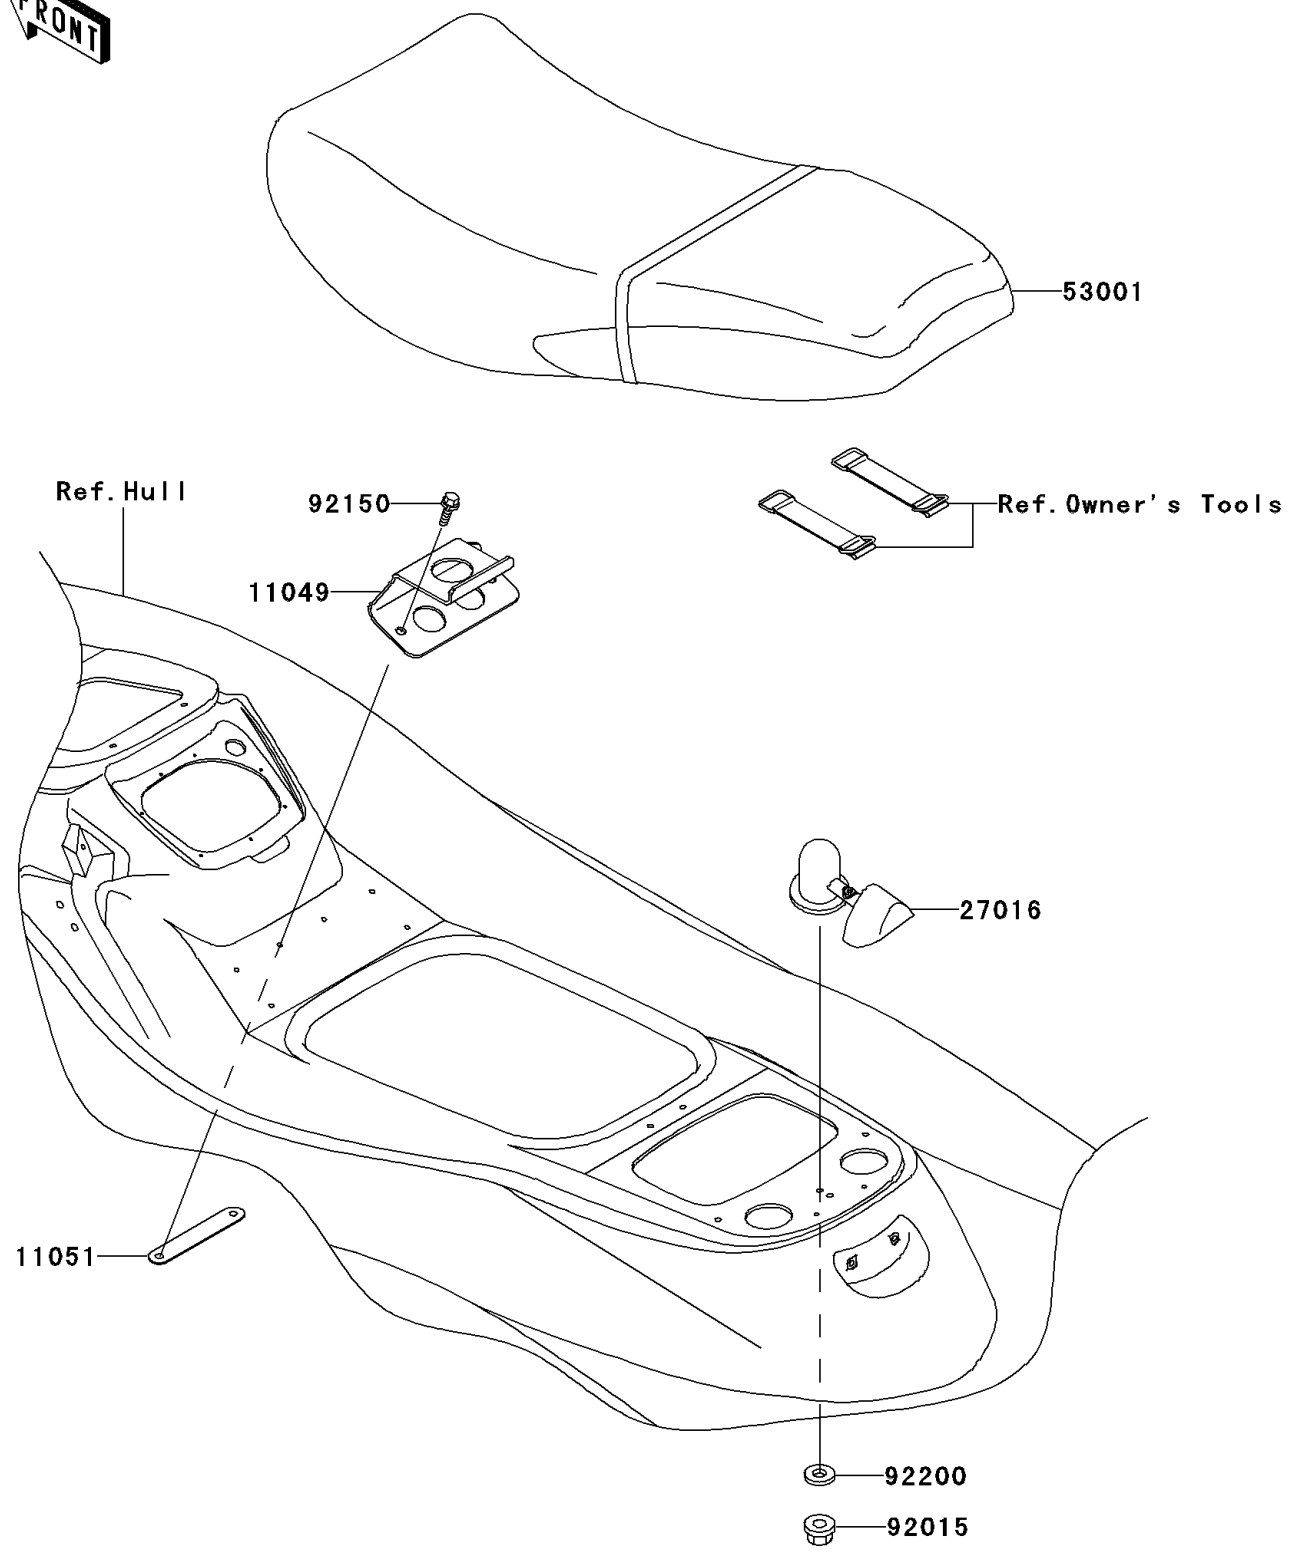

2003 1200 STX-R PARTS DIAGRAM

Seat

F3146

2003 1200 STX-R PARTS LIST

Seat

ITEM NAME	PART NUMBER	QUANTITY
BRACKET,SEAT (Ref # 11049)	11049-3735	1
BRACKET (Ref # 11051)	11051-3793	1
LOCK-ASSY,SEAT,F.BLACK (Ref # 27016)	27016-3744-6Z	1
SEAT-ASSY,BLACK/WHITE (Ref # 53001)	53001-3753-PK	1
NUT,FLANGED,8MM (Ref # 92015)	92015-3709	1
BOLT,6X18 (Ref # 92150)	92150-3729	2
WASHER,8.5X25X1.5 (Ref # 92200)	92200-3717	1