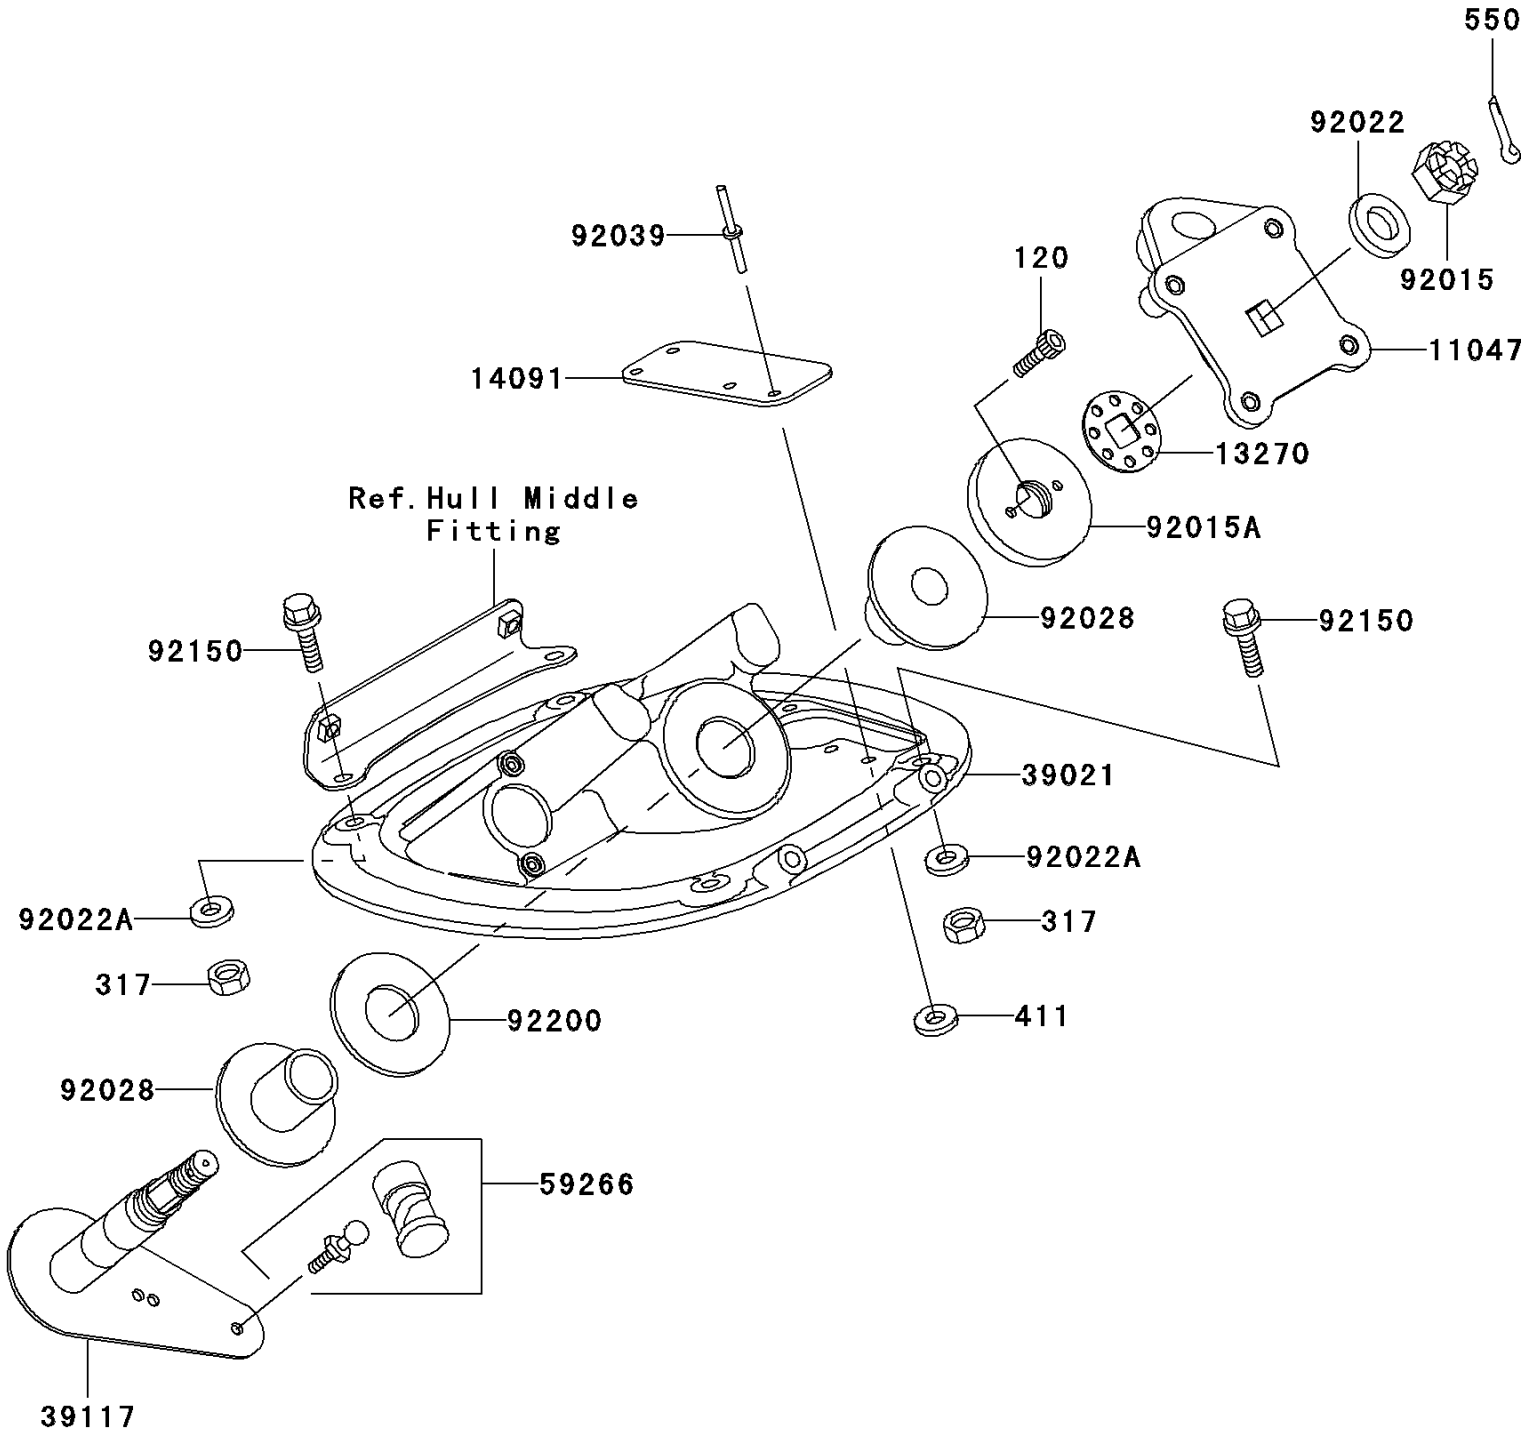

2003 1200 STX-R PARTS DIAGRAM

Handle Pole

F3171

2003 1200 STX-R PARTS LIST

Handle Pole

ITEM NAME	PART NUMBER	QUANTITY
BOLT-SOCKET,5X10 (Ref # 120)	120R0510	2
NUT-HEX-SMALL (Ref # 317)	317R0800	4
WASHER-PLAIN,5MM (Ref # 411)	411S0500	4
PIN-COTTER,3X35 (Ref # 550)	550S3035	1
BRACKET,HANDLE HOLDER (Ref # 11047)	11047-3759	1
PLATE,STEERING NUT (Ref # 13270)	13270-3808	1
COVER,HANDLE POLE BRACKET (Ref # 14091)	14091-3733	1
BRACKET-HANDLE POLE (Ref # 39021)	39021-3712	1
SHAFT-STRG (Ref # 39117)	39117-3713	1
JOINT-BALL (Ref # 59266)	59266-3707	1
NUT,CASTLE,14MM (Ref # 92015)	92015-3805	1
NUT,STEERING,20MM (Ref # 92015A)	92015-3854	1
WASHER,15X34X2.0 (Ref # 92022)	92022-3738	1
WASHER,8.4X23X2.5 (Ref # 92022A)	92022-3744	4
BUSHING,STEERING (Ref # 92028)	92028-3748	2
RIVET,4.8MM (Ref # 92039)	92039-3719	4
BOLT,FLANGED,8X30 (Ref # 92150)	92150-3803	4
WASHER,32.5X70X2 (Ref # 92200)	92200-3718	1