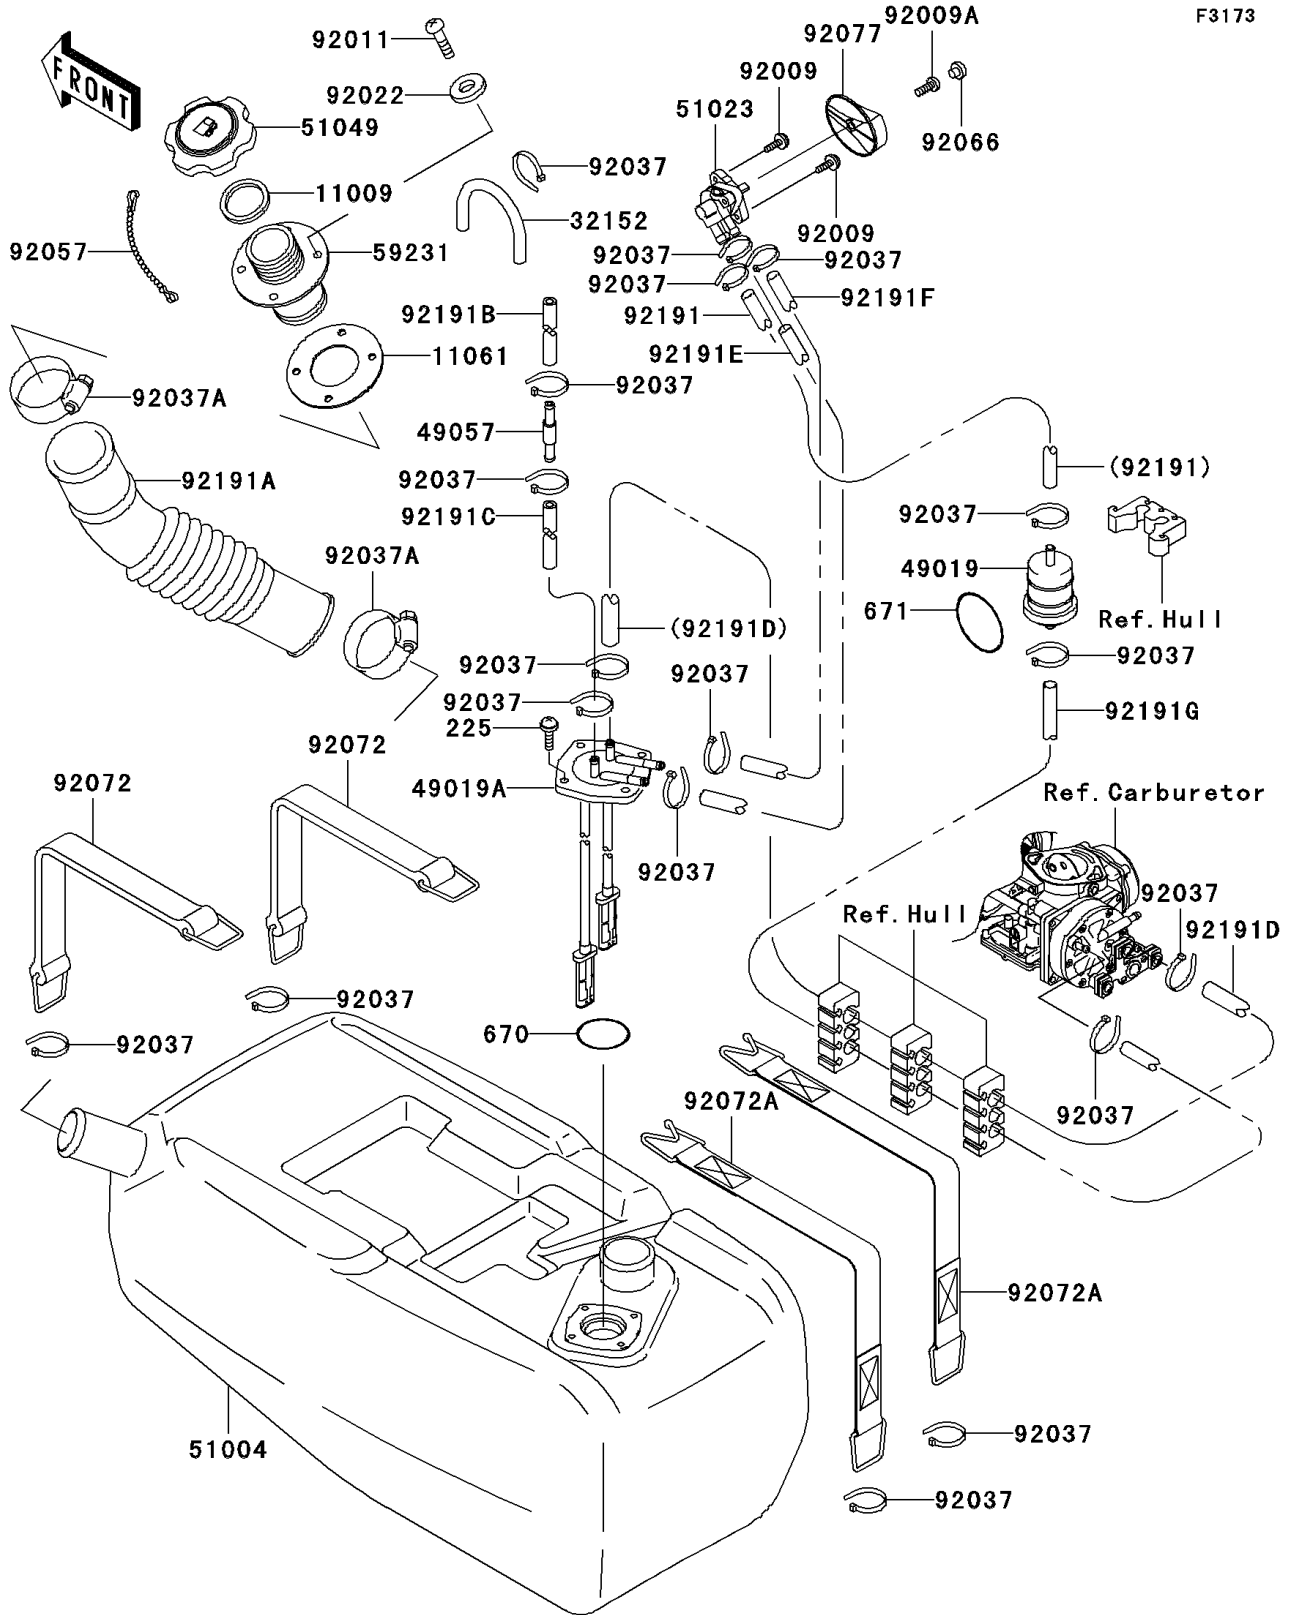

# 2003 1200 STX-R PARTS DIAGRAM

Fuel Tank

F3173

## 2003 1200 STX-R PARTS LIST

### Fuel Tank

ITEM NAME	PART NUMBER	QUANTITY
SCREW-PAN-WSP-CROS,5X20 (Ref # 225)	225R0520	4
O RING,36MM (Ref # 670)	670B3036	1
O RING,65MM (Ref # 671)	671B2565	1
GASKET,TANK CAP (Ref # 11009)	11009-3020	1
GASKET (Ref # 11061)	11061-3701	1
PIPE (Ref # 32152)	32152-3705	1
FILTER-FUEL (Ref # 49019)	49019-3712	1
FILTER-FUEL (Ref # 49019A)	49019-3718	1
VALVE-RELIEF (Ref # 49057)	49057-3707	1
TANK-FUEL (Ref # 51004)	51004-3721	1
TAP-ASSY,FUEL (Ref # 51023)	51023-3736	1
CAP-TANK,FUEL (Ref # 51049)	51049-3714	1
FILLER,FUEL TANK (Ref # 59231)	59231-3716	1
SCREW,5X16 (Ref # 92009)	92009-3789	2
SCREW,4X12 (Ref # 92009A)	92009-3838	1
SCREW (Ref # 92011)	92011-562	4
WASHER (Ref # 92022)	92022-563	4
CLAMP (Ref # 92037)	92037-1173	18
CLAMP (Ref # 92037A)	92037-3009	2
CHAIN,COVER,L=100 (Ref # 92057)	92057-3704	1
PLUG,FUEL&CHOKE KNOB,F.BLACK (Ref # 92066)	92066-3770-6Z	1
BAND (Ref # 92072)	92072-3845	2
BAND (Ref # 92072A)	92072-3850	2
KNOB,FUEL&CHOKE,F.BLACK (Ref # 92077)	92077-3732-6Z	1
TUBE,5.8X10.8X800,WHITE (Ref # 92191)	92191-3720	1
TUBE (Ref # 92191A)	92191-3735	1
TUBE,5.8X10.8X1000 (Ref # 92191B)	92191-3736	1
TUBE,5.8X10.8X100 (Ref # 92191C)	92191-3828	1
TUBE,CARB-TANK (Ref # 92191D)	92191-3901	1

### Fuel Tank

ITEM NAME	PART NUMBER	QUANTITY
TUBE,TANK-TAP(ON) (Ref # 92191E)	92191-3931	1
TUBE,TANK-TAP(RES) (Ref # 92191F)	92191-3932	1
TUBE,FILTER-CAB (Ref # 92191G)	92191-3952	1