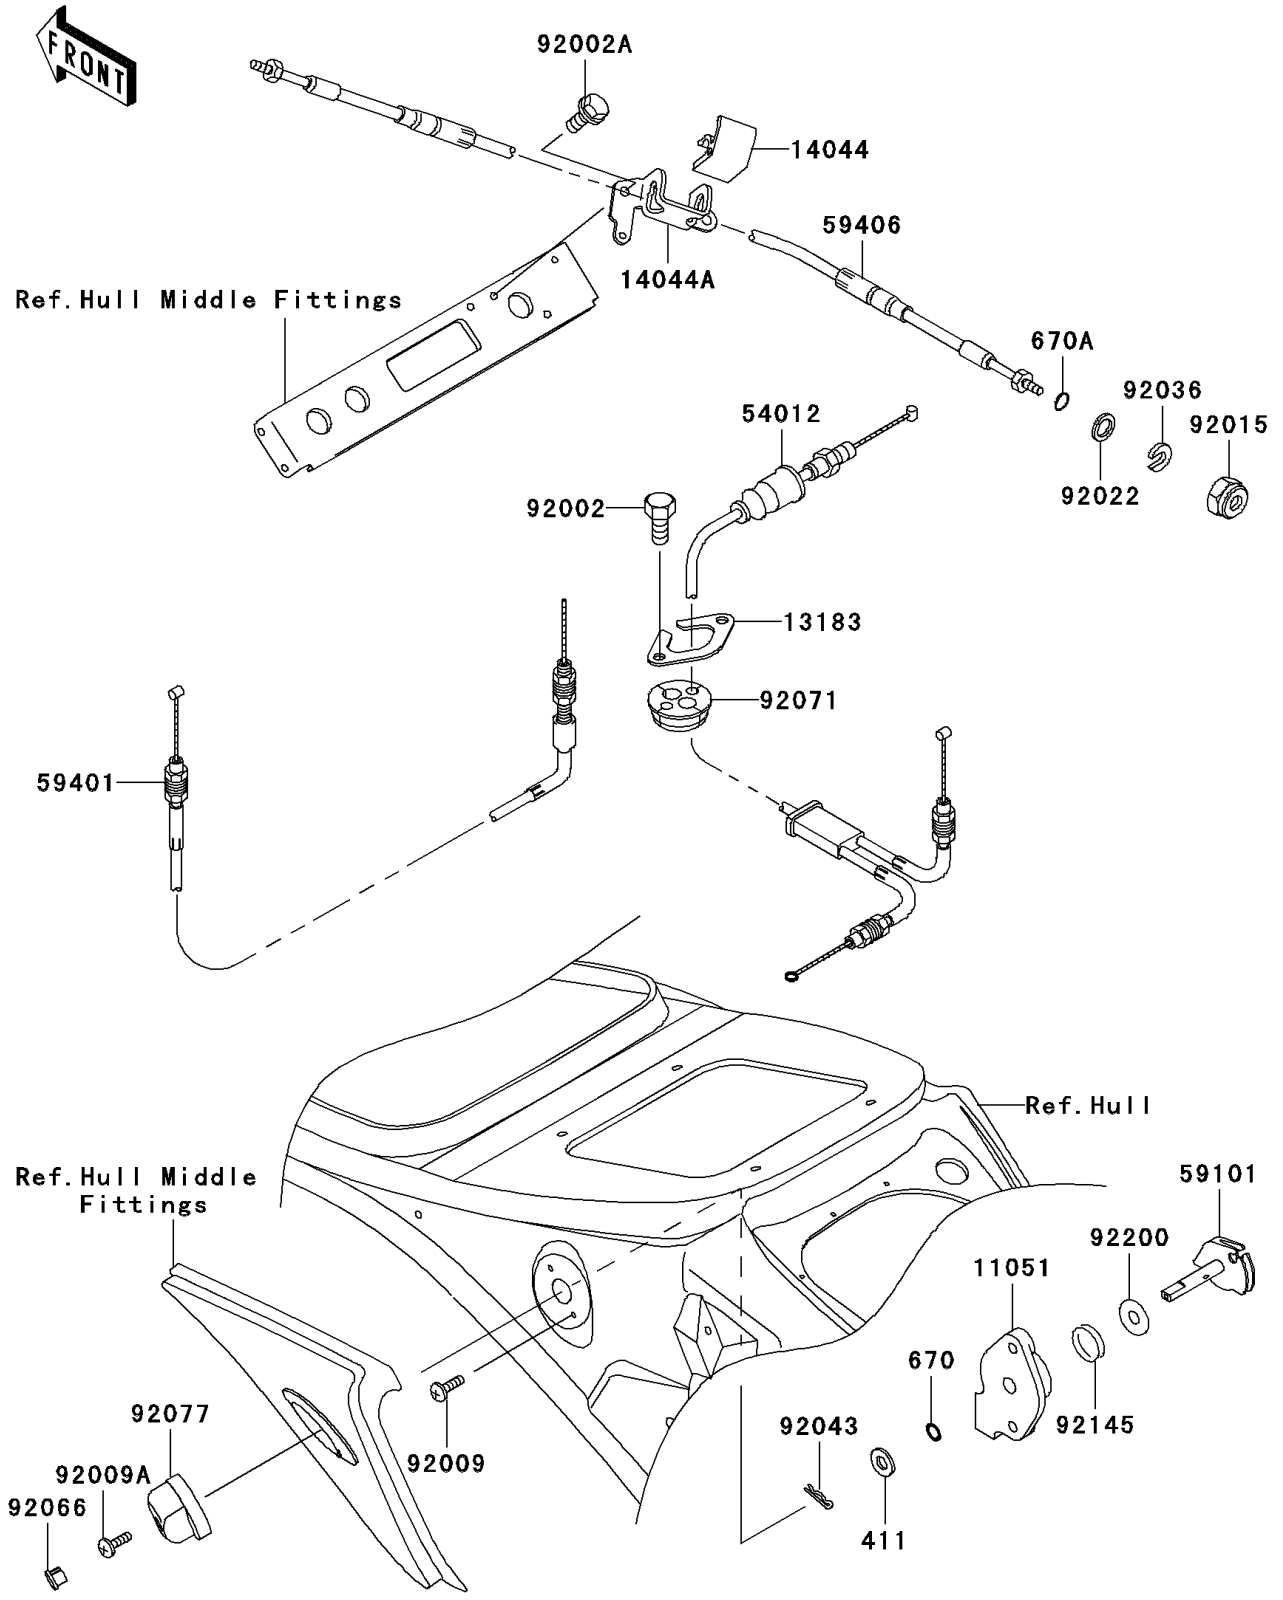

# 2003 1200 STX-R PARTS DIAGRAM

Cables

F3175

## 2003 1200 STX-R PARTS LIST

### Cables

ITEM NAME	PART NUMBER	QUANTITY
WASHER-PLAIN,8MM (Ref # 411)	411S0800	1
O RING,8MM (Ref # 670)	670B1508	1
O RING,11MM (Ref # 670A)	670B2011	1
BRACKET,STARTER CABLE (Ref # 11051)	11051-3744	1
PLATE (Ref # 13183)	13183-3810	1
HOLDER-CABLE,STEERING (Ref # 14044)	14044-3714	1
HOLDER-CABLE,STEERING (Ref # 14044A)	14044-3717	1
CABLE-THROTTLE (Ref # 54012)	54012-3768	1
REEL (Ref # 59101)	59101-3715	1
CABLE-CHOKE (Ref # 59401)	59401-3727	1
CABLE-STRG (Ref # 59406)	59406-3748	1
BOLT,6X16 (Ref # 92002)	92002-3728	2
BOLT,6X20 (Ref # 92002A)	92002-3755	2
SCREW,5X16 (Ref # 92009)	92009-3789	2
SCREW,4X12 (Ref # 92009A)	92009-3838	1
NUT,20MM (Ref # 92015)	92015-526	1
WASHER (Ref # 92022)	92022-535	1
RING-SNAP (Ref # 92036)	92036-501	1
PIN (Ref # 92043)	92043-3752	1
PLUG,FUEL&CHOKE KNOB,F.BLACK (Ref # 92066)	92066-3770-6Z	1
GROMMET,HARNESS (Ref # 92071)	92071-3790	1
KNOB,FUEL&CHOKE,F.BLACK (Ref # 92077)	92077-3732-6Z	1
SPRING (Ref # 92145)	92145-3712	1
WASHER,8.5X34X0.5 (Ref # 92200)	92200-3770	1