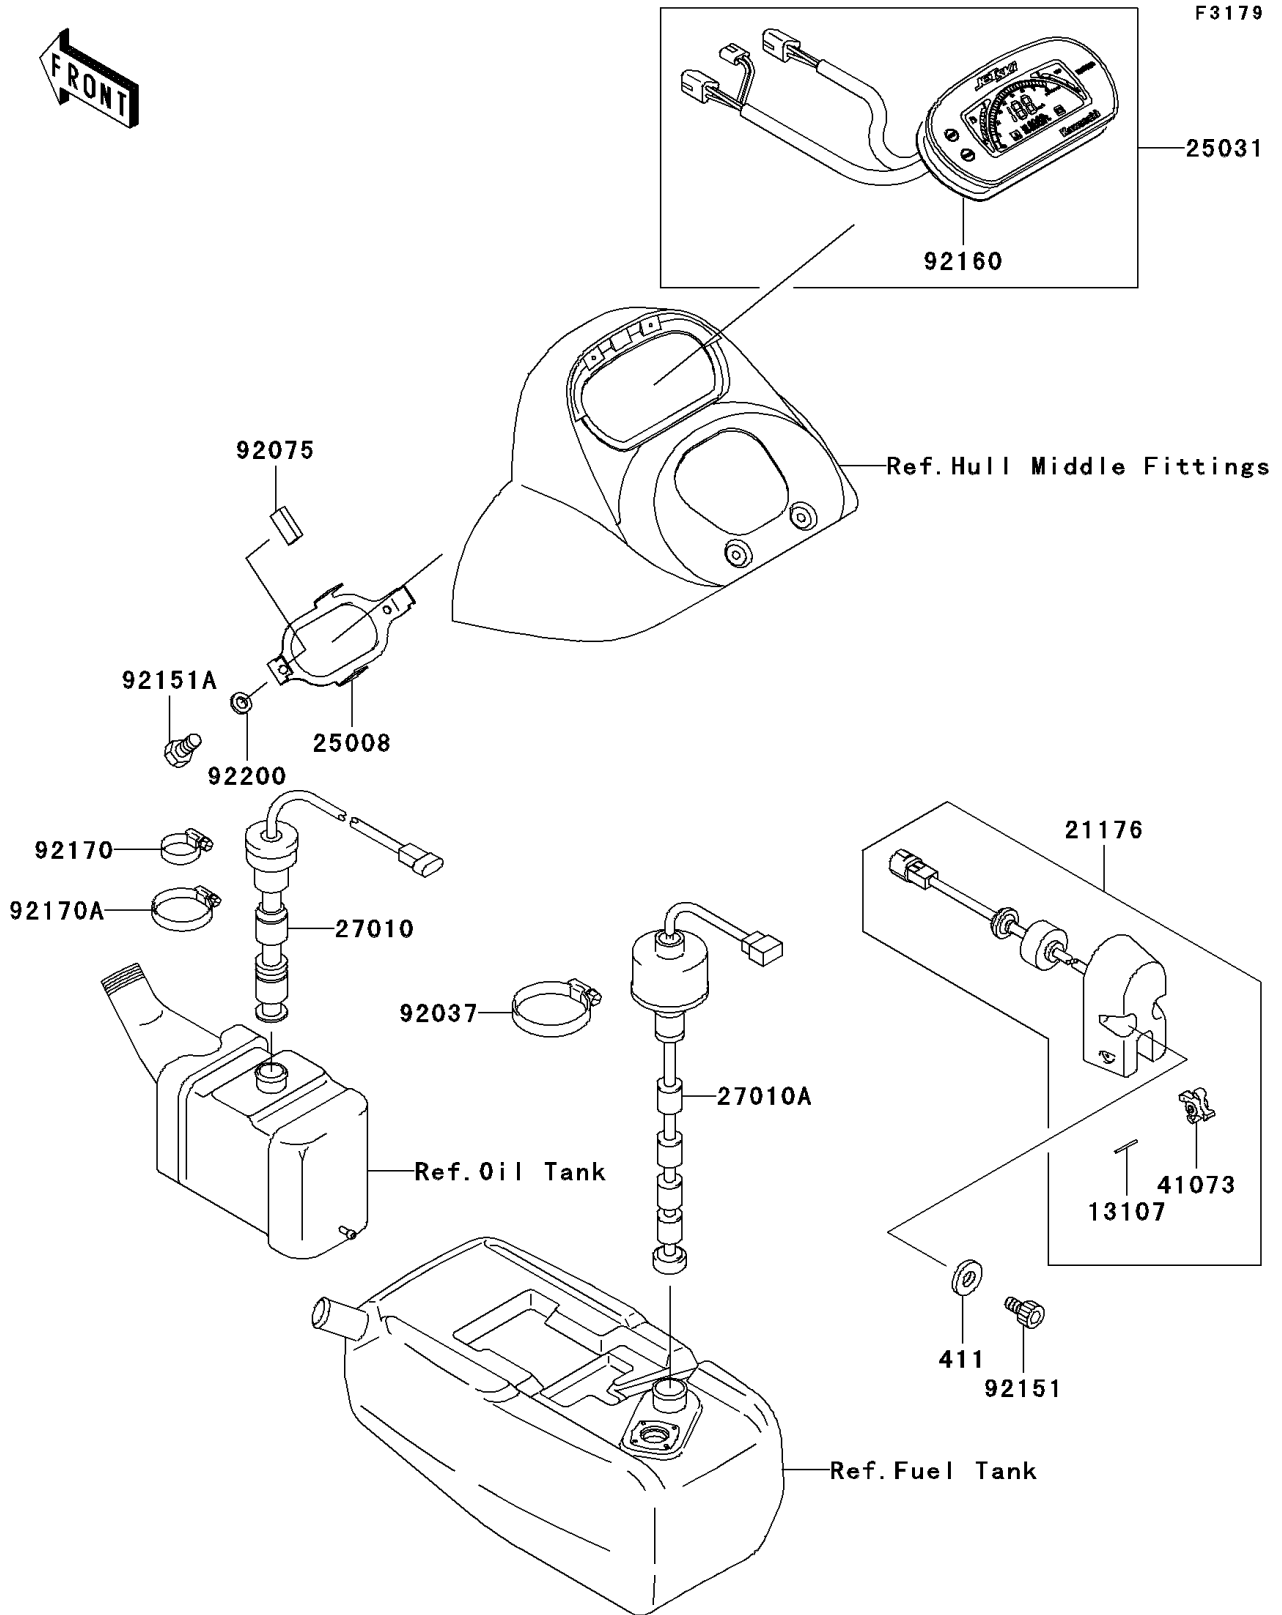

2003 1200 STX-R PARTS DIAGRAM

Meters

2003 1200 STX-R PARTS LIST

Meters

ITEM NAME	PART NUMBER	QUANTITY
WASHER-PLAIN,6MM (Ref # 411)	411S0600	2
SHAFT (Ref # 13107)	13107-3754	1
SENSOR,SPEEDOMETER,J.WHITE (Ref # 21176)	21176-3753-8U	1
BRACKET-METER (Ref # 25008)	25008-3709	1
METER-ASSY,MILE (Ref # 25031)	25031-3731	1
SWITCH,OIL LEVEL (Ref # 27010)	27010-3753	1
SWITCH,FUEL LEVEL (Ref # 27010A)	27010-3770	1
WHEEL-ASSY,PADDLE (Ref # 41073)	41073-3701	1
CLAMP (Ref # 92037)	92037-3009	1
DAMPER (Ref # 92075)	92075-1446	4
BOLT,SOCKET,6X10 (Ref # 92151)	92151-3704	2
BOLT,5X10 (Ref # 92151A)	92151-3707	2
DAMPER,METER (Ref # 92160)	92160-3881	1
CLAMP (Ref # 92170)	92170-3718	1
CLAMP (Ref # 92170A)	92170-3734	1
WASHER,5.9X16X1.5 (Ref # 92200)	92200-3714	2