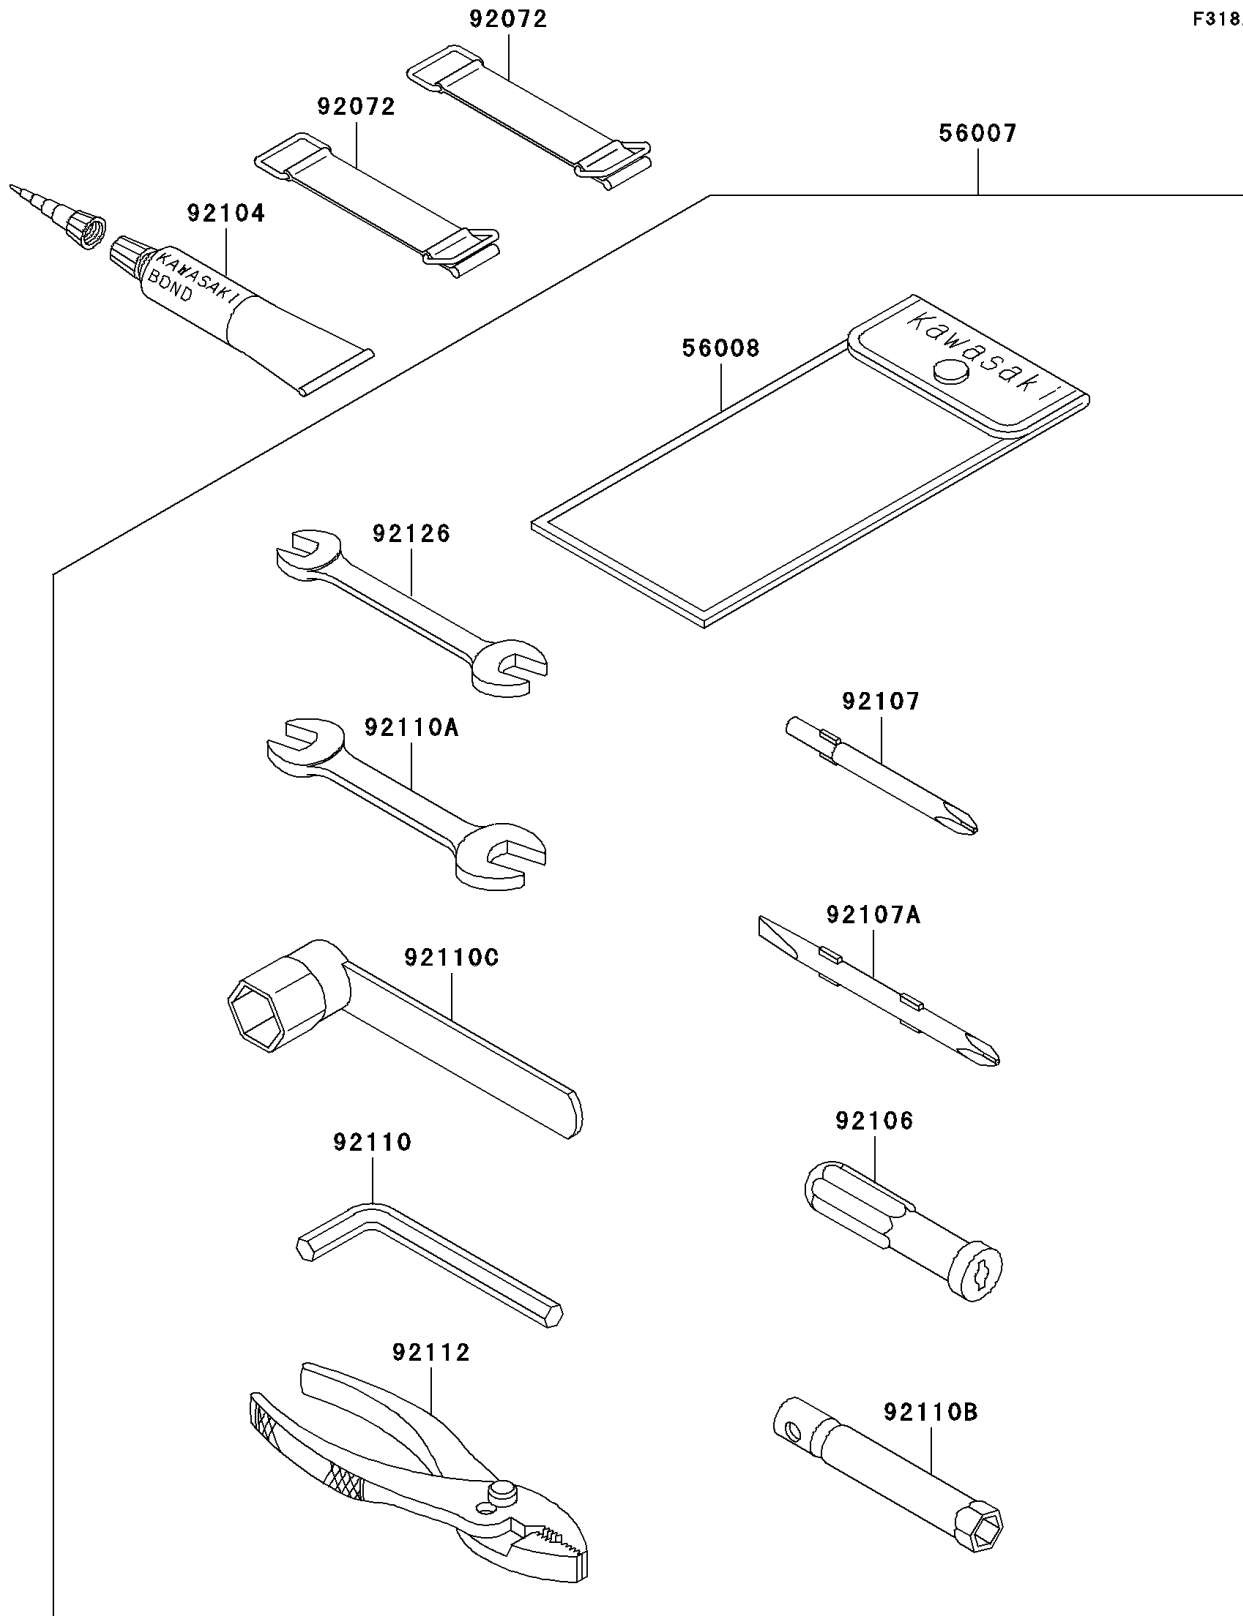

2002 1200 STX-R PARTS DIAGRAM

Owner's Tools

F3182

2002 1200 STX-R PARTS LIST

Owner's Tools

ITEM NAME	PART NUMBER	QUANTITY
TOOL-KIT (Ref # 56007)	56007-3715	1
BAG,TOOL (Ref # 56008)	56008-3703	1
BAND,L=50 (Ref # 92072)	92072-3853	2
GASKET-LIQUID,TUBE,100G,SILVER (Ref # 92104)	92104-002	AR
GRIP-SCREW DRIVER (Ref # 92106)	92106-1001	1
TOOL-DRIVER,#3PHILLIPS (Ref # 92107)	92107-005	1
TOOL-DRIVER,#2PHILLIPS&SLOT (Ref # 92107A)	92107-1051	1
TOOL-WRENCH,ALLEN,5MM (Ref # 92110)	92110-1015	1
TOOL-WRENCH,OPEN END,10X12 (Ref # 92110A)	92110-1152	1
TOOL-WRENCH,BOX,10MM (Ref # 92110B)	92110-1156	1
TOOL-WRENCH (Ref # 92110C)	92110-2088	1
TOOL-PLIERS (Ref # 92112)	92112-1001	1
TOOL-WRENCH,OPEN END,8X10 (Ref # 92126)	92126-004	1