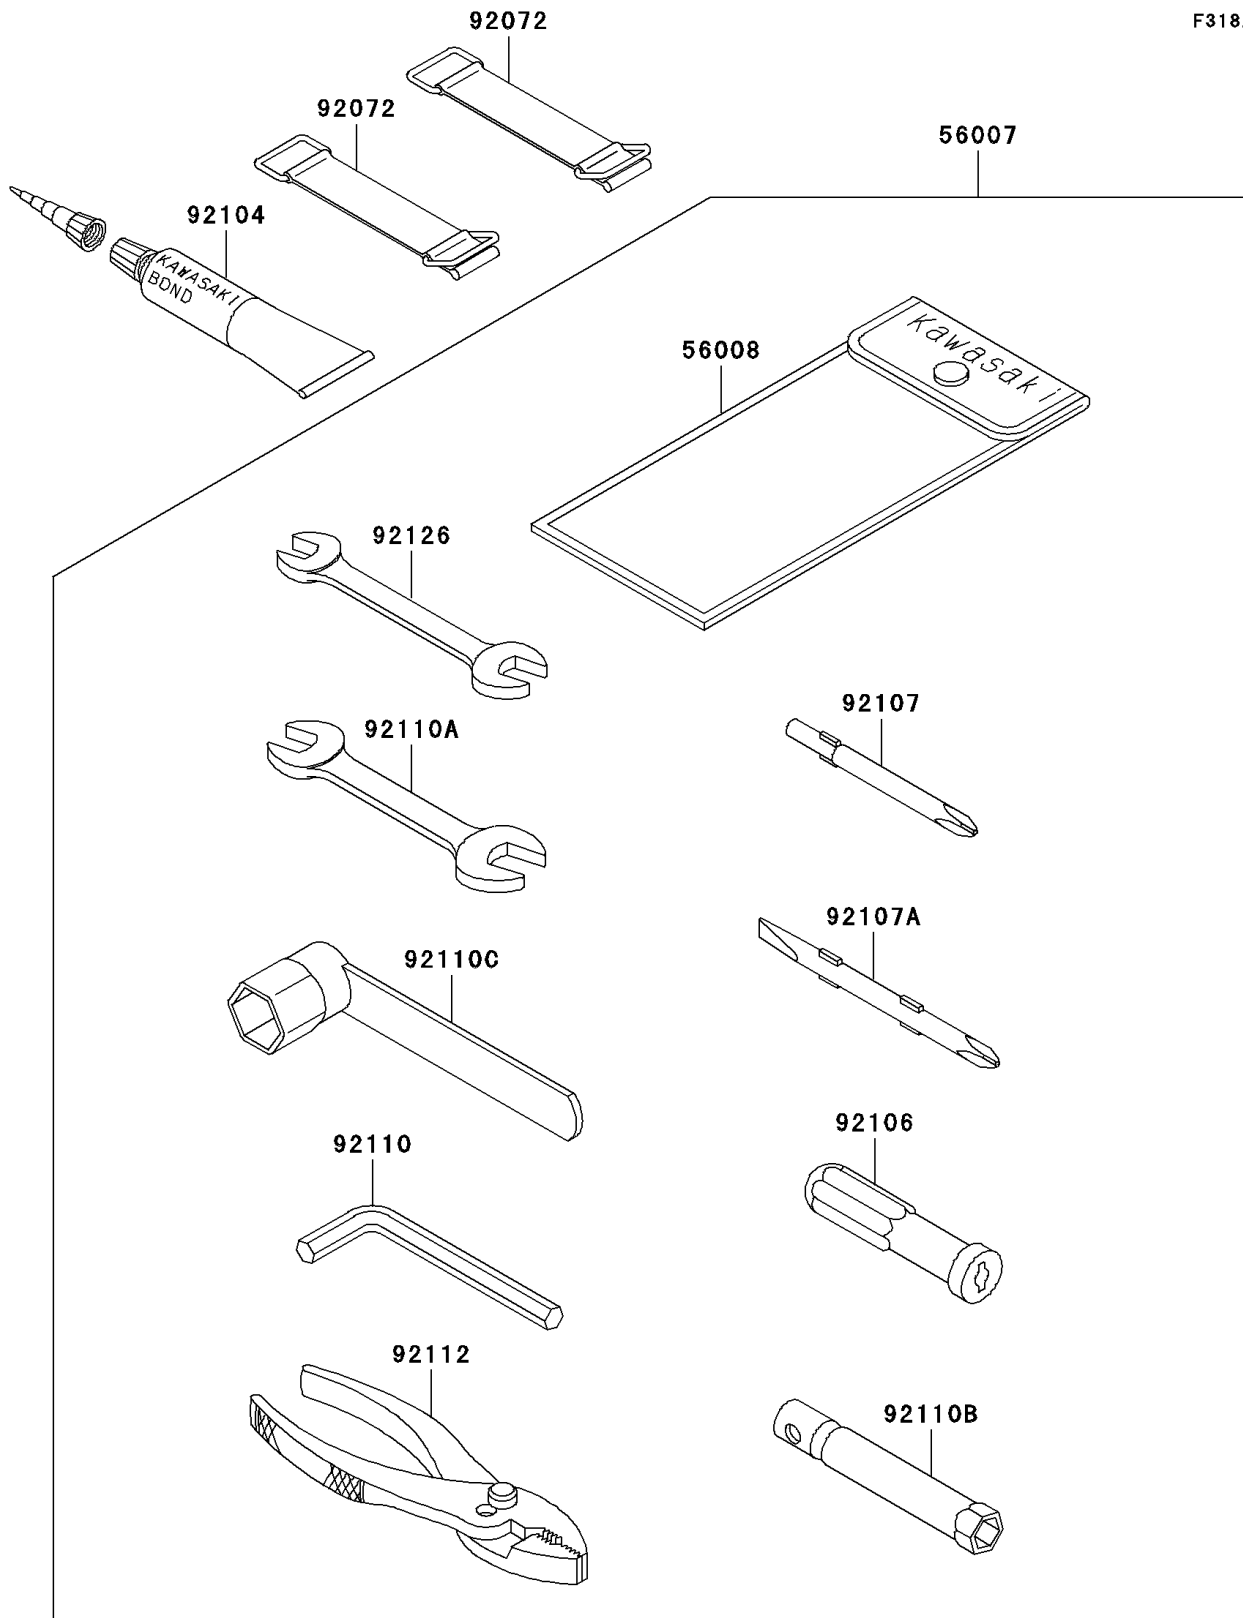

2003 1200 STX-R PARTS DIAGRAM

Owner's Tools

F3182

2003 1200 STX-R PARTS LIST

Owner's Tools

ITEM NAME	PART NUMBER	QUANTITY
TOOL-KIT (Ref # 56007)	56007-3715	1
BAG,TOOL (Ref # 56008)	56008-3703	1
BAND,L=50 (Ref # 92072)	92072-3853	2
GASKET-LIQUID,TUBE,100G,SILVER (Ref # 92104)	92104-002	AR
GRIP-SCREW DRIVER (Ref # 92106)	92106-1001	1
TOOL-DRIVER,#3PHILLIPS (Ref # 92107)	92107-005	1
TOOL-DRIVER,#2PHILLIPS&SLOT (Ref # 92107A)	92107-1051	1
TOOL-WRENCH,ALLEN,5MM (Ref # 92110)	92110-1015	1
TOOL-WRENCH,OPEN END,10X12 (Ref # 92110A)	92110-1152	1
TOOL-WRENCH,BOX,10MM (Ref # 92110B)	92110-1156	1
TOOL-WRENCH (Ref # 92110C)	92110-2088	1
TOOL-PLIERS (Ref # 92112)	92112-1001	1
TOOL-WRENCH,OPEN END,8X10 (Ref # 92126)	92126-004	1