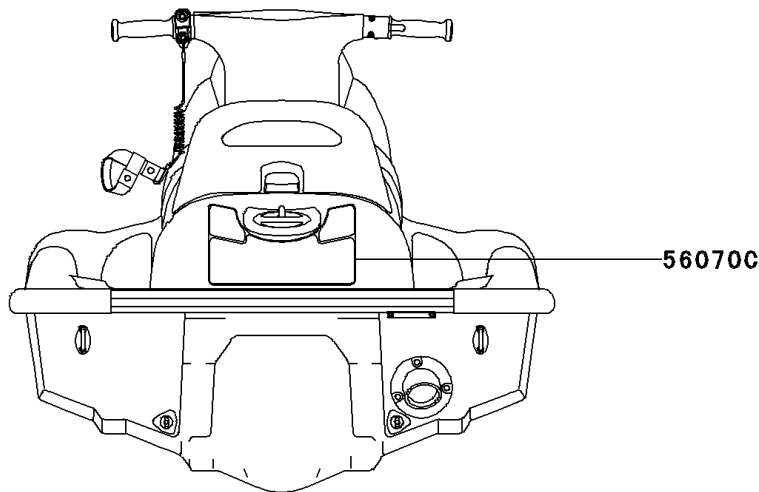

# 2002 1200 STX-R PARTS DIAGRAM

Labels

F3183

### Labels

ITEM NAME	PART NUMBER	QUANTITY
LABEL,FIRE EXTINGUISHER (Ref # 56030)	56030-3769	1
LABEL-WARNING,GASOLINE (Ref # 56040)	56040-3972	1
LABEL-WARNING,DAMPER (Ref # 56070)	56070-3876	1
LABEL-WARNING,CENTER STORAGE (Ref # 56070A)	56070-3912	1
LABEL-WARNING,GRAB HANDLE&STEP (Ref # 56070B)	56070-3944	1
LABEL-WARNING,IMPORTANT SAFETY (Ref # 56070C)	56070-3957	1