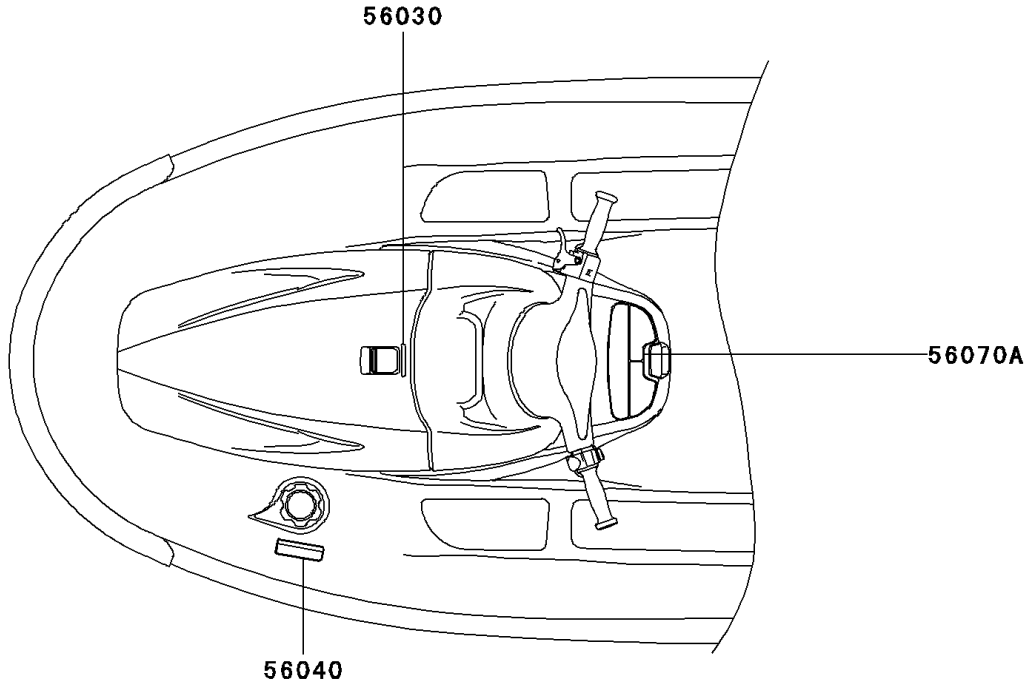

# 2002 1200 STX-R PARTS DIAGRAM

Labels

F3183

### Labels

ITEM NAME	PART NUMBER	QUANTITY
LABEL,FIRE EXTINGUISHER (Ref # 56030)	56030-3769	1
LABEL-WARNING,GASOLINE (Ref # 56040)	56040-3972	1
LABEL-WARNING,DAMPER (Ref # 56070)	56070-3876	1
LABEL-WARNING,CENTER STORAGE (Ref # 56070A)	56070-3912	1
LABEL-WARNING,GRAB HANDLE&STEP (Ref # 56070B)	56070-3944	1
LABEL-WARNING,IMPORTANT SAFETY (Ref # 56070C)	56070-3957	1