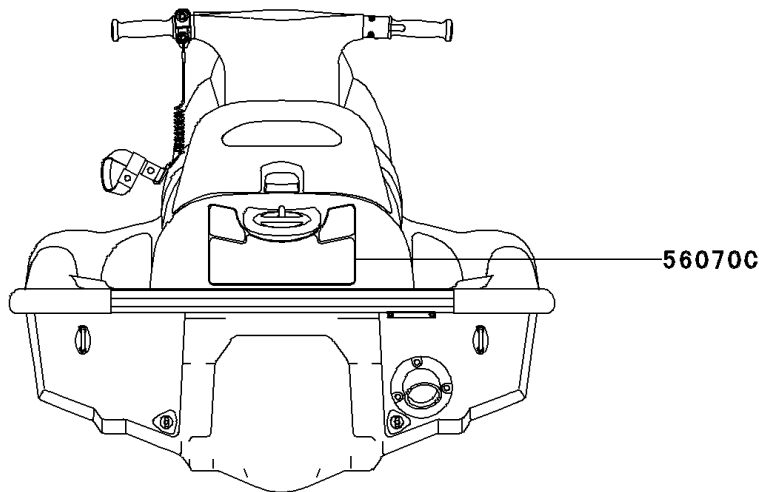

2003 1200 STX-R PARTS DIAGRAM

Labels

F3183

2003 1200 STX-R PARTS LIST

Labels

ITEM NAME	PART NUMBER	QUANTITY
LABEL,FIRE EXTINGUISHER (Ref # 56030)	56030-3769	1
LABEL-WARNING,GASOLINE (Ref # 56040)	56040-3972	1
LABEL-WARNING,DAMPER (Ref # 56070)	56070-3876	1
LABEL-WARNING,CENTER STORAGE (Ref # 56070A)	56070-3912	1
LABEL-WARNING,IMPORTANT SAFETY (Ref # 56070C)	56070-3957	1
LABEL-WARNING,GRAB HANDLE&STEP (Ref # 56070D)	56070-3967	1