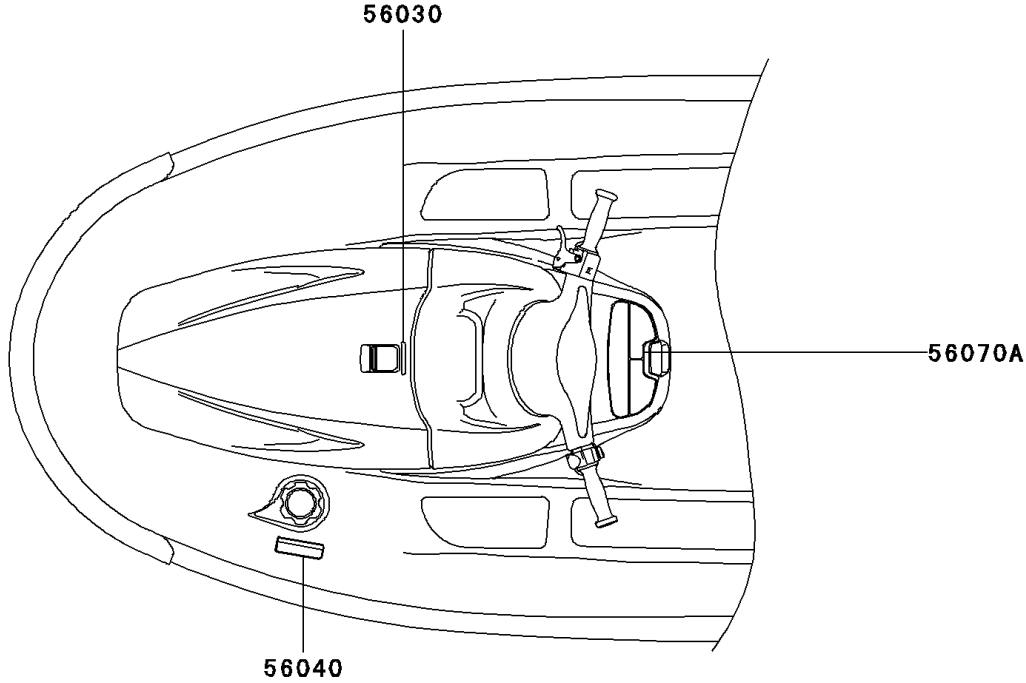

2003 1200 STX-R PARTS DIAGRAM

Labels

F3183

2003 1200 STX-R PARTS LIST

Labels

ITEM NAME	PART NUMBER	QUANTITY
LABEL,FIRE EXTINGUISHER (Ref # 56030)	56030-3769	1
LABEL-WARNING,GASOLINE (Ref # 56040)	56040-3972	1
LABEL-WARNING,DAMPER (Ref # 56070)	56070-3876	1
LABEL-WARNING,CENTER STORAGE (Ref # 56070A)	56070-3912	1
LABEL-WARNING,IMPORTANT SAFETY (Ref # 56070C)	56070-3957	1
LABEL-WARNING,GRAB HANDLE&STEP (Ref # 56070D)	56070-3967	1