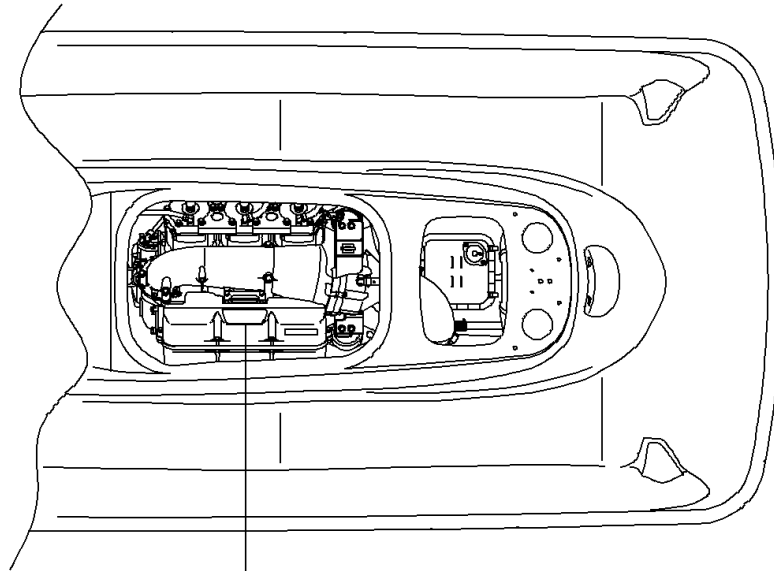

2003 1200 STX-R PARTS DIAGRAM

Decals(JTT20-A2)

F3880A

56051

56052

56052B

56052A

56066B/C

56066D/E

56066/A

2003 1200 STX-R PARTS LIST

Decals(JTT20-A2)

ITEM NAME	PART NUMBER	QUANTITY
MARK,1200 TRIPLE (Ref # 56051)	56051-3821	1
MARK,HANDLE COVER,JET SKI (Ref # 56052)	56052-3790	1
MARK,DECK,KAWASAKI (Ref # 56052A)	56052-3802	2
MARK,DECK,STX-R (Ref # 56052B)	56052-3803	2
PATTERN,HULL,LH (Ref # 56066)	56066-3732	1
PATTERN,HULL,RH (Ref # 56066A)	56066-3733	1
PATTERN,DECK,FR,LH (Ref # 56066B)	56066-3734	1
PATTERN,DECK,FR,RH (Ref # 56066C)	56066-3735	1
PATTERN,DECK,RR,LH (Ref # 56066D)	56066-3736	1
PATTERN,DECK,RR,RH (Ref # 56066E)	56066-3737	1