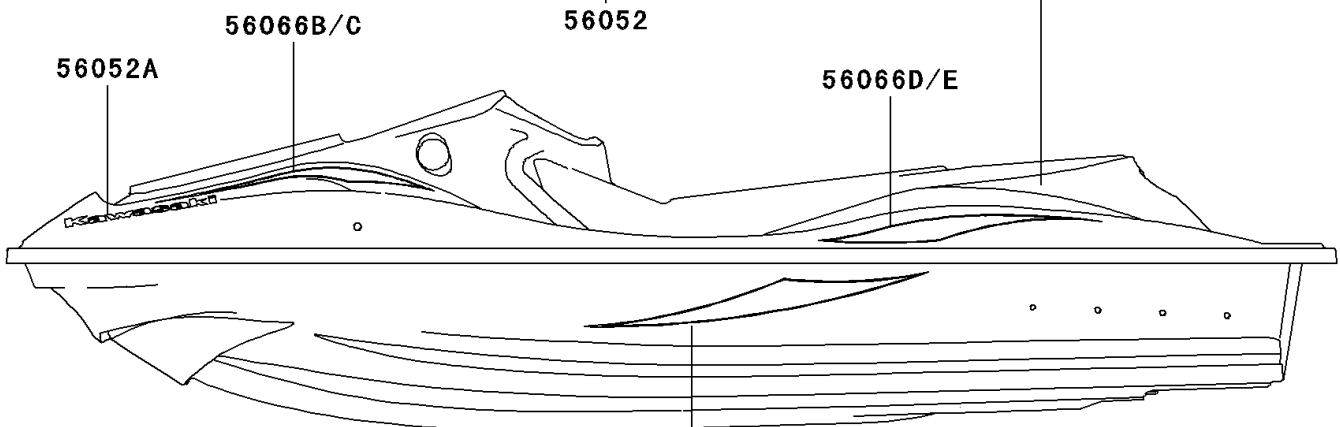

2003 1200 STX-R PARTS DIAGRAM

Decals(JTT20-A2)

F3880A

56051

56052

56052B

56052A

56066B/C

56066D/E

56066/A

2003 1200 STX-R PARTS LIST

Decals(JTT20-A2)

ITEM NAME	PART NUMBER	QUANTITY
MARK,1200 TRIPLE (Ref # 56051)	56051-3821	1
MARK,HANDLE COVER,JET SKI (Ref # 56052)	56052-3790	1
MARK,DECK,KAWASAKI (Ref # 56052A)	56052-3802	2
MARK,DECK,STX-R (Ref # 56052B)	56052-3803	2
PATTERN,HULL,LH (Ref # 56066)	56066-3732	1
PATTERN,HULL,RH (Ref # 56066A)	56066-3733	1
PATTERN,DECK,FR,LH (Ref # 56066B)	56066-3734	1
PATTERN,DECK,FR,RH (Ref # 56066C)	56066-3735	1
PATTERN,DECK,RR,LH (Ref # 56066D)	56066-3736	1
PATTERN,DECK,RR,RH (Ref # 56066E)	56066-3737	1