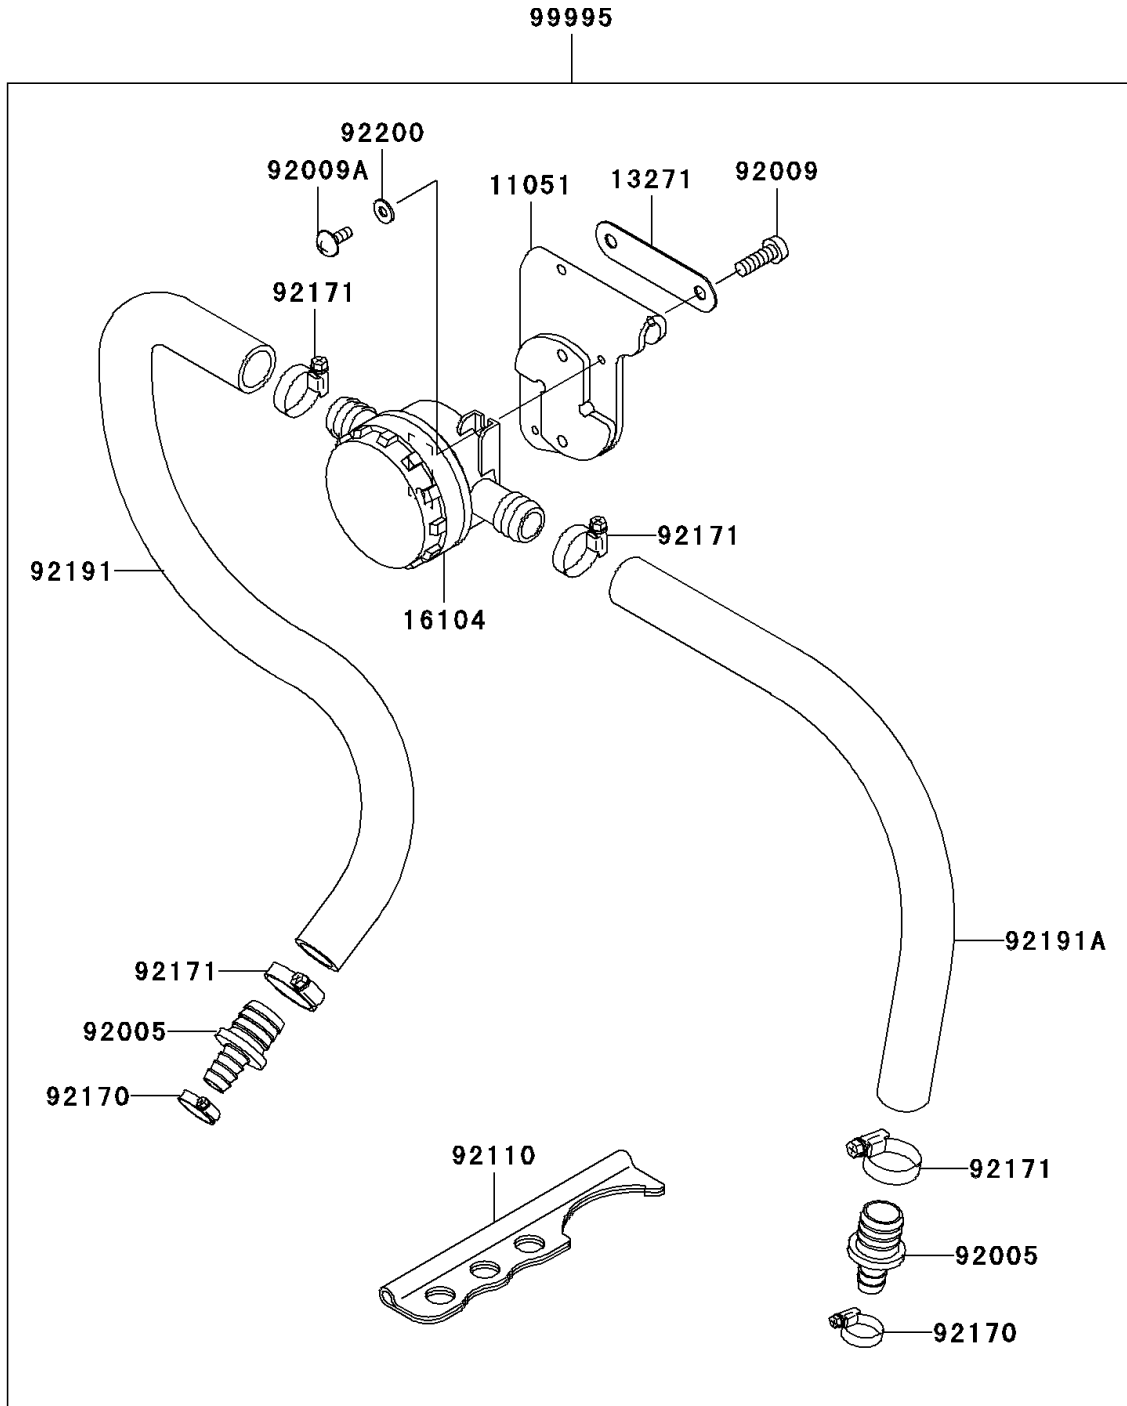

2002 1200 STX-R PARTS DIAGRAM

Optional Parts

F3890

2002 1200 STX-R PARTS LIST

Optional Parts

ITEM NAME	PART NUMBER	QUANTITY
BRACKET (Ref # 11051)	11051-3814	1
PLATE (Ref # 13271)	13271-3778	1
FILTER-COMP (Ref # 16104)	16104-3702	1
FITTING (Ref # 92005)	92005-3738	2
SCREW,6X30 (Ref # 92009)	92009-3866	2
SCREW,4X10 (Ref # 92009A)	92009-3867	2
TOOL-WRENCH (Ref # 92110)	92110-3704	1
CLAMP (Ref # 92170)	92170-3718	2
CLAMP (Ref # 92171)	92171-3704	4
TUBE (Ref # 92191)	92191-3925	1
TUBE (Ref # 92191A)	92191-3926	1
WASHER,4.2X10X1.0 (Ref # 92200)	92200-3781	2
KIT.,WATER FILTER (Ref # 99995)	99995-3714	1