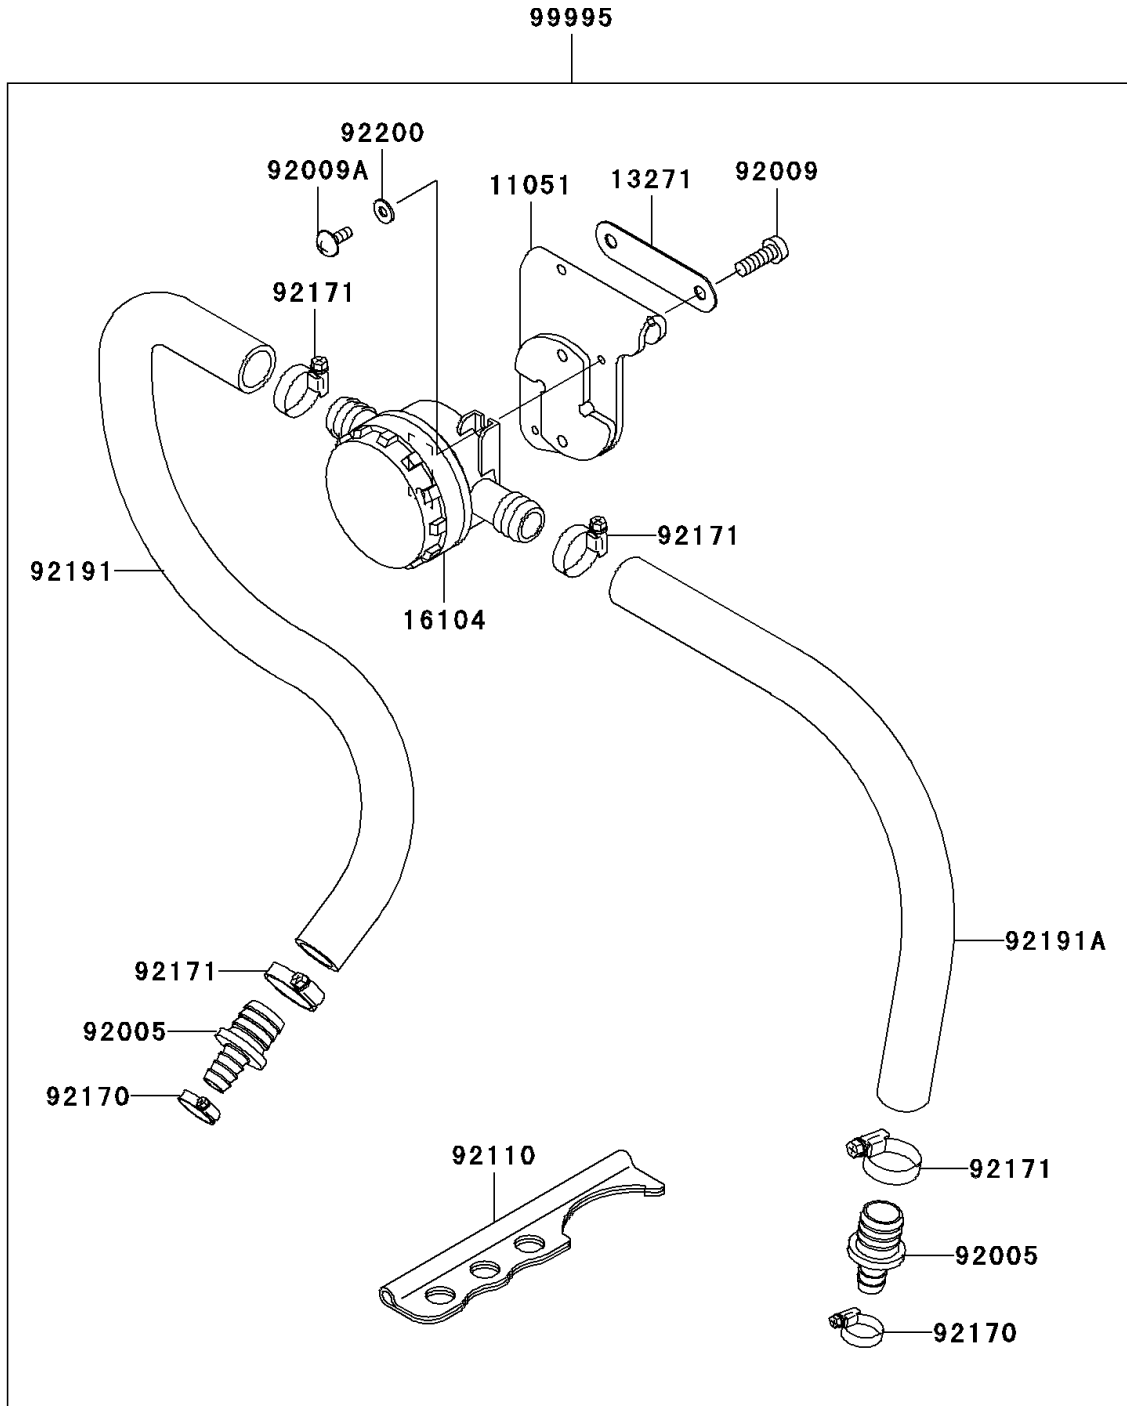

2003 1200 STX-R PARTS DIAGRAM

Optional Parts

F3890

2003 1200 STX-R PARTS LIST

Optional Parts

ITEM NAME	PART NUMBER	QUANTITY
BRACKET (Ref # 11051)	11051-3814	1
PLATE (Ref # 13271)	13271-3778	1
FILTER-COMP (Ref # 16104)	16104-3702	1
FITTING (Ref # 92005)	92005-3738	2
SCREW,6X30 (Ref # 92009)	92009-3866	2
SCREW,4X10 (Ref # 92009A)	92009-3867	2
TOOL-WRENCH (Ref # 92110)	92110-3704	1
CLAMP (Ref # 92170)	92170-3718	2
CLAMP (Ref # 92171)	92171-3704	4
TUBE (Ref # 92191)	92191-3925	1
TUBE (Ref # 92191A)	92191-3926	1
WASHER,4.2X10X1.0 (Ref # 92200)	92200-3781	2
KIT.,WATER FILTER (Ref # 99995)	99995-3714	1