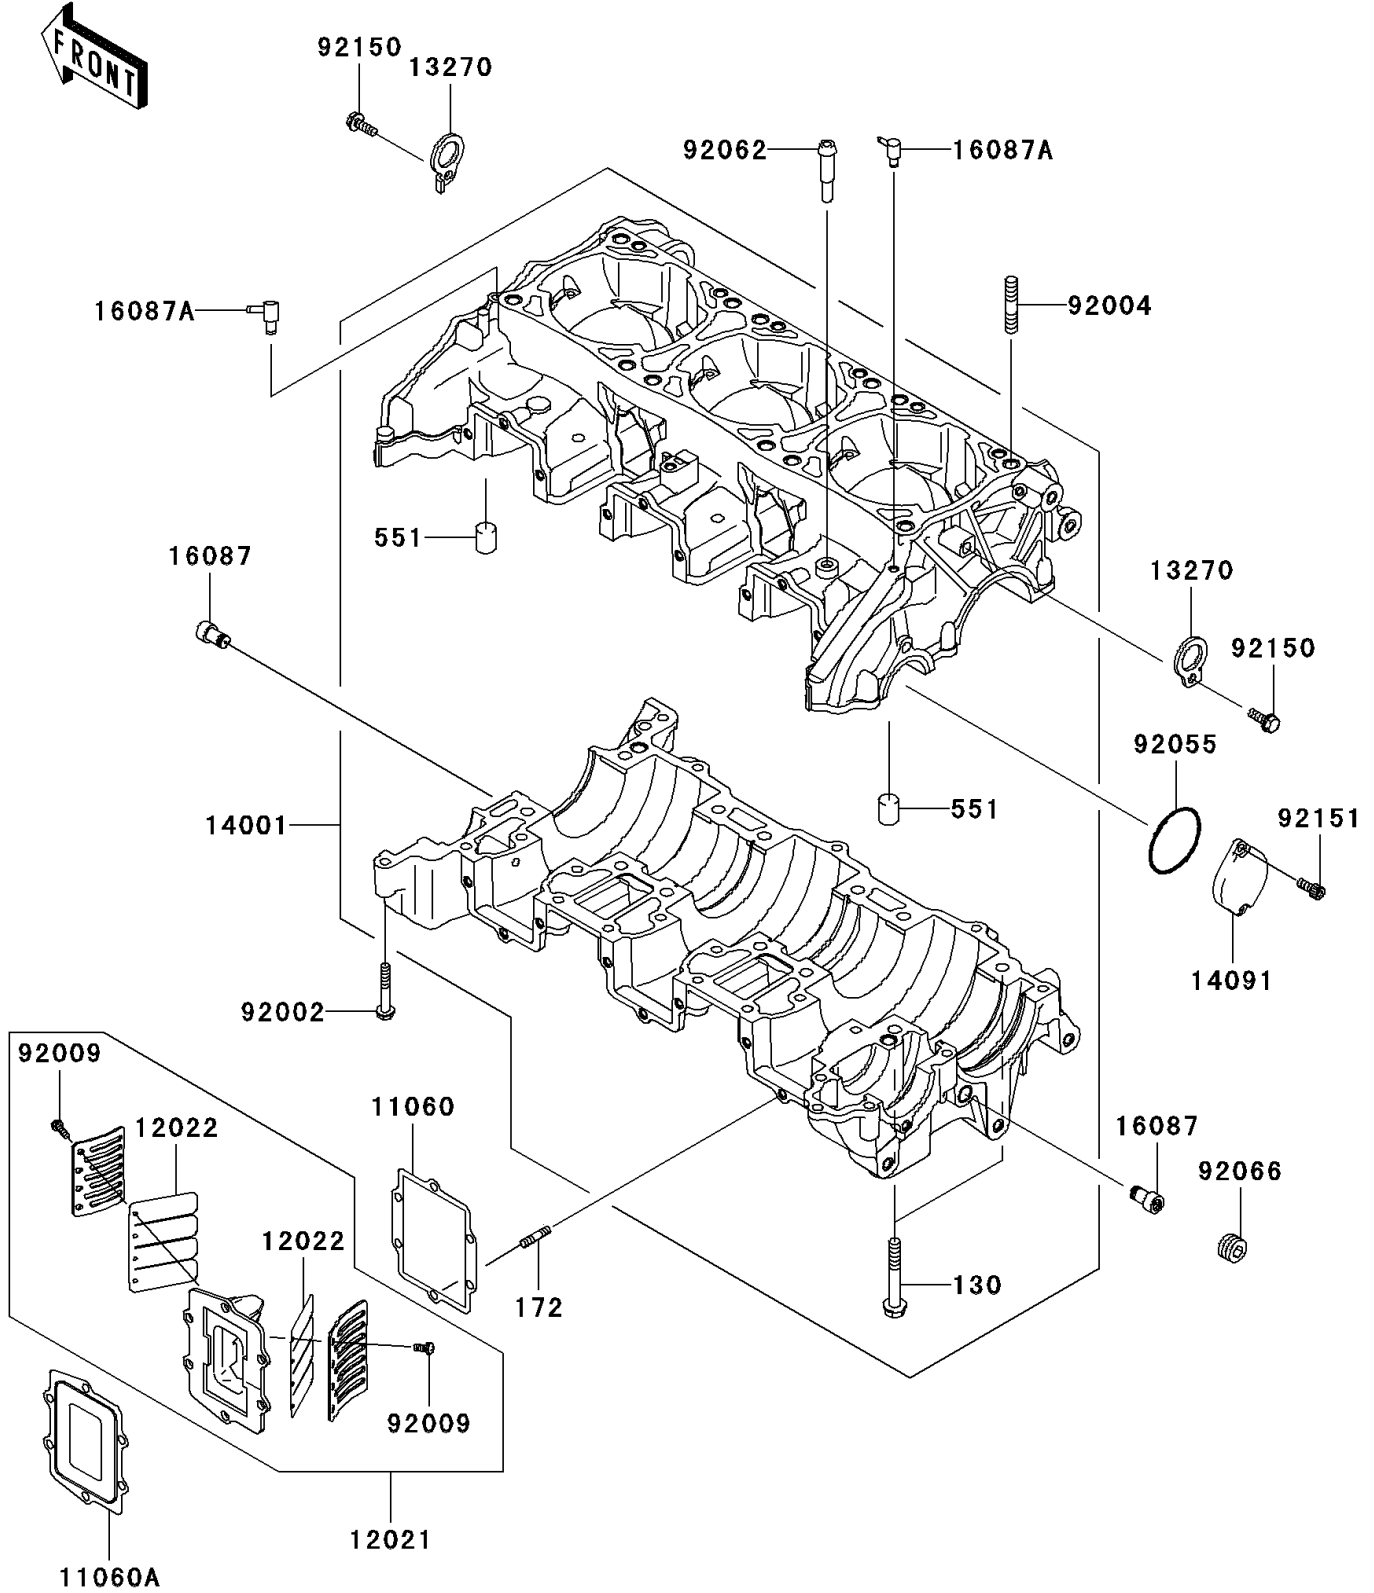

2005 1200 STX-R PARTS DIAGRAM

Crankcase

E1411

2005 1200 STX-R PARTS LIST

Crankcase

ITEM NAME	PART NUMBER	QUANTITY
BOLT-FLANGED (Ref # 130)	130Z0855	12
BOLT-STUD (Ref # 172)	172R0620	18
PIN-DOWEL (Ref # 551)	551R1012	2
GASKET, REED VALVE (Ref # 11060)	11060-3717	3
GASKET, REED VALVE (Ref # 11060A)	11060-3757	3
VALVE-ASSY-REED (Ref # 12021)	12021-3711	3
VALVE-REED (Ref # 12022)	12022-3709	6
PLATE (Ref # 13270)	13270-3899	2
SET-CRANKCASE (Ref # 14001)	14001-5377	1
COVER, BALANCER (Ref # 14091)	14091-3736	1
VALVE-CHECK (Ref # 16087)	16087-3707	2
VALVE-CHECK (Ref # 16087A)	16087-3708	2
BOLT, 6X40 (Ref # 92002)	92002-3716	21
STUD, 10X35 (Ref # 92004)	92004-3731	12
SCREW, 3X6 (Ref # 92009)	92009-1371	24
RING-O (Ref # 92055)	92055-1397	1
NOZZLE (Ref # 92062)	92062-3705	1
PLUG, PT1/4X8.9 (Ref # 92066)	92066-3765	1
BOLT, 6X18 (Ref # 92150)	92150-3729	2
BOLT (Ref # 92151)	92151-3779	2