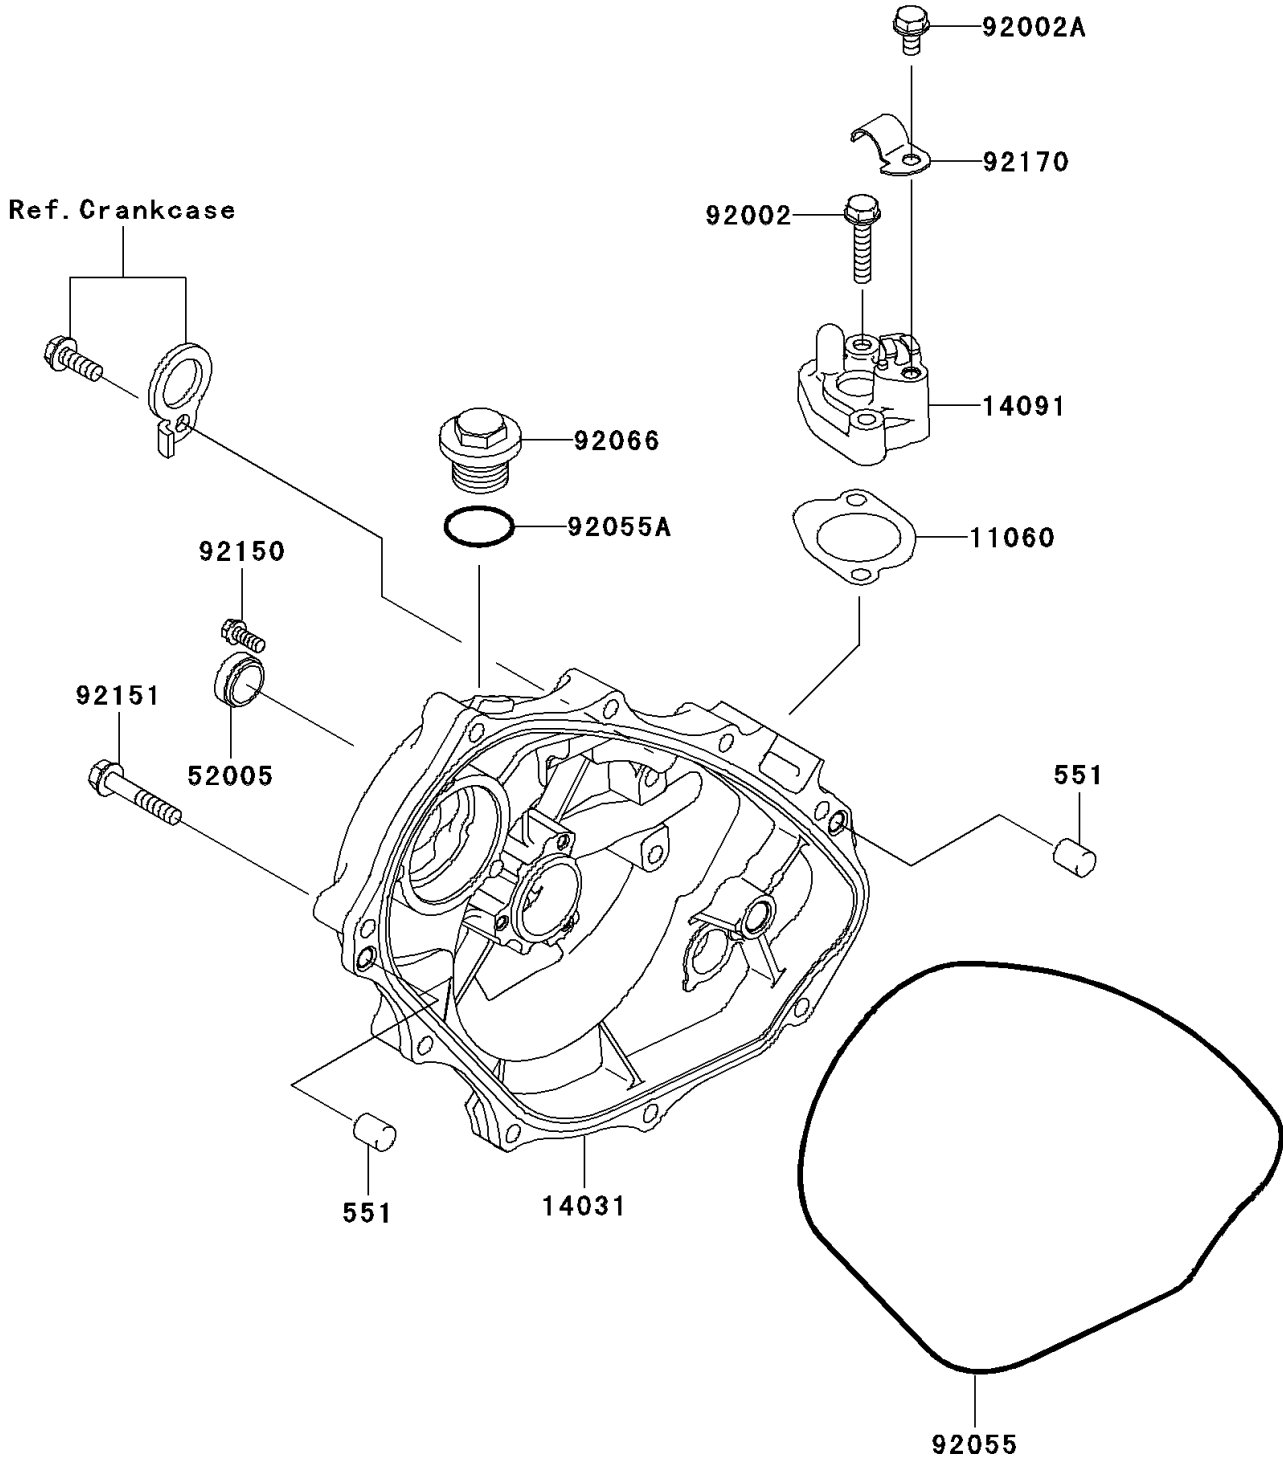

2004 1200 STX-R PARTS DIAGRAM

Engine Cover(s)

E1431

2004 1200 STX-R PARTS LIST

Engine Cover(s)

ITEM NAME	PART NUMBER	QUANTITY
PIN-DOWEL (Ref # 551)	551R0812	2
GASKET (Ref # 11060)	11060-3803	1
COVER-GENERATOR (Ref # 14031)	14031-3728	1
COVER (Ref # 14091)	14091-3702	1
GAUGE,OIL LEVEL (Ref # 52005)	52005-1055	1
BOLT,6X30 (Ref # 92002)	92002-3726	2
BOLT,6X12 (Ref # 92002A)	92002-3763	1
RING-O,3.0X220 (Ref # 92055)	92055-3748	1
RING-O (Ref # 92055A)	92055-515	1
PLUG (Ref # 92066)	92066-3739	1
BOLT,5X12 (Ref # 92150)	92150-3760	1
BOLT,6X35 (Ref # 92151)	92151-3768	9
CLAMP (Ref # 92170)	92170-3736	1