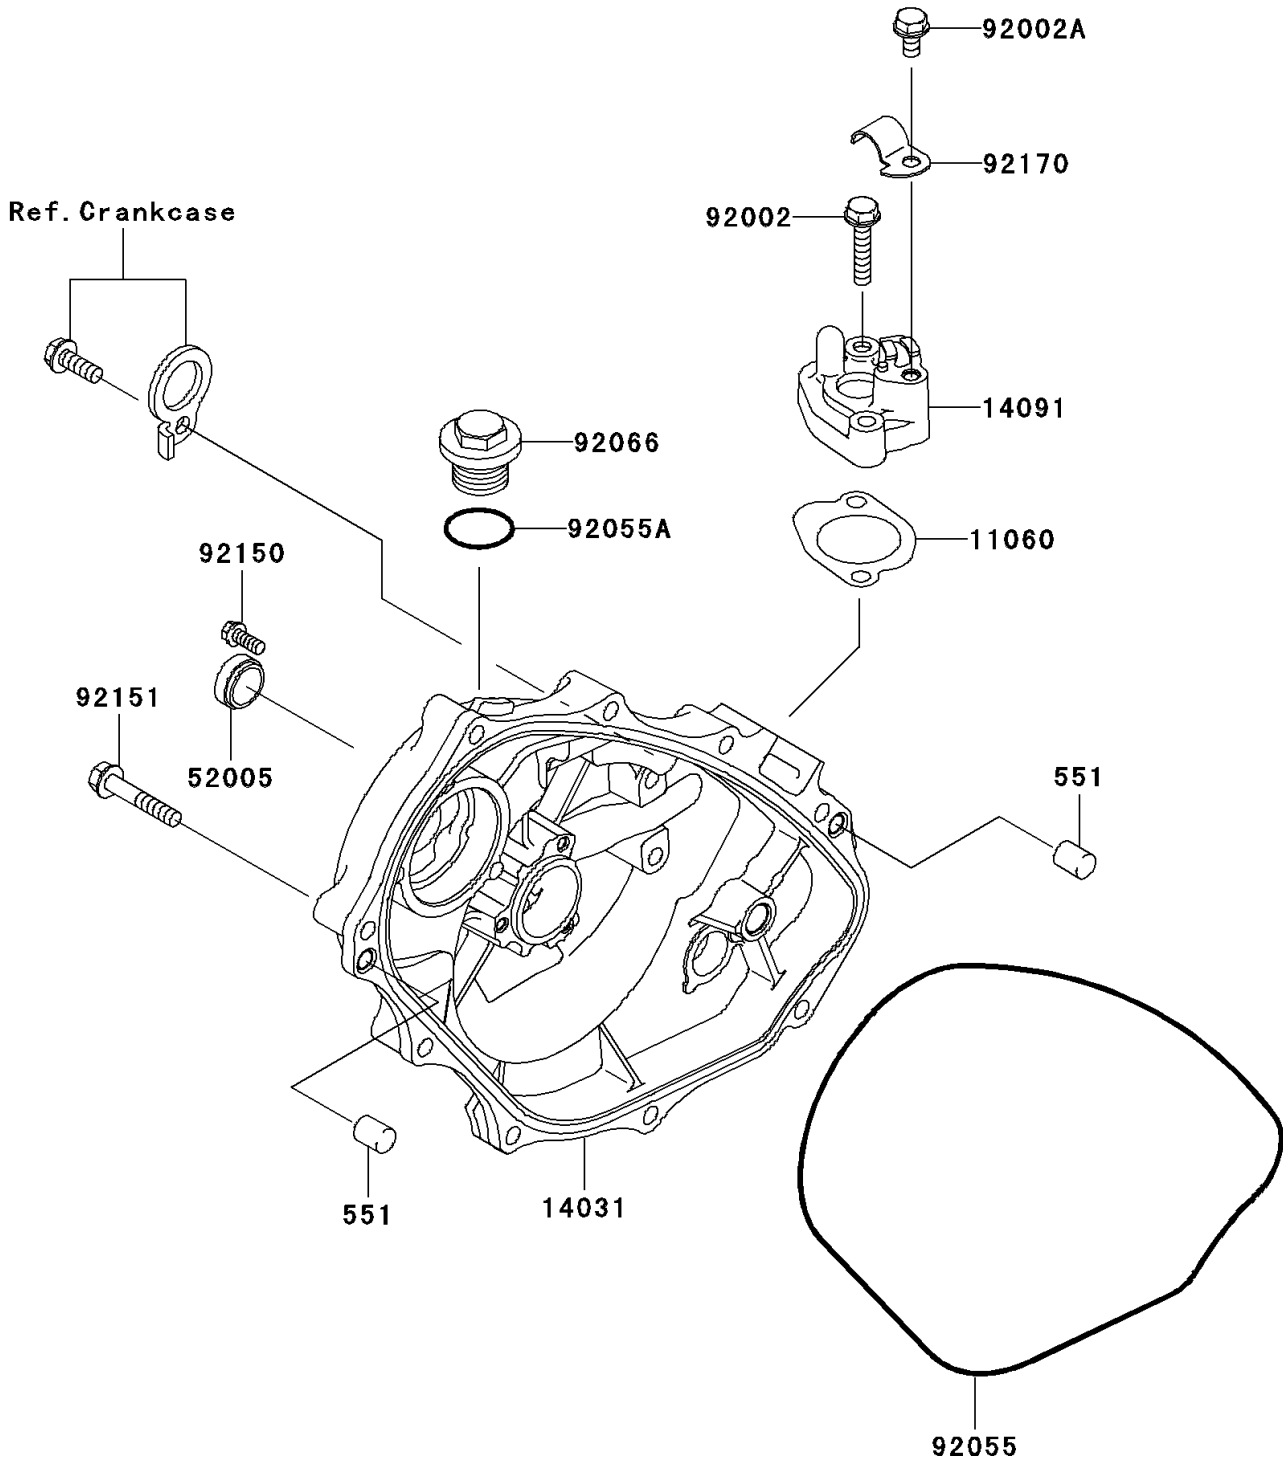

# 2005 1200 STX-R PARTS DIAGRAM

Engine Cover(s)

E1431

## 2005 1200 STX-R PARTS LIST

### Engine Cover(s)

ITEM NAME	PART NUMBER	QUANTITY
PIN-DOWEL (Ref # 551)	551R0812	2
GASKET (Ref # 11060)	11060-3803	1
COVER-GENERATOR (Ref # 14031)	14031-3728	1
COVER (Ref # 14091)	14091-3702	1
GAUGE,OIL LEVEL (Ref # 52005)	52005-1055	1
BOLT,6X30 (Ref # 92002)	92002-3726	2
BOLT,6X12 (Ref # 92002A)	92002-3763	1
RING-O,3.0X220 (Ref # 92055)	92055-3748	1
RING-O (Ref # 92055A)	92055-515	1
PLUG (Ref # 92066)	92066-3739	1
BOLT,5X12 (Ref # 92150)	92150-3760	1
BOLT,6X35 (Ref # 92151)	92151-3768	9
CLAMP (Ref # 92170)	92170-3736	1