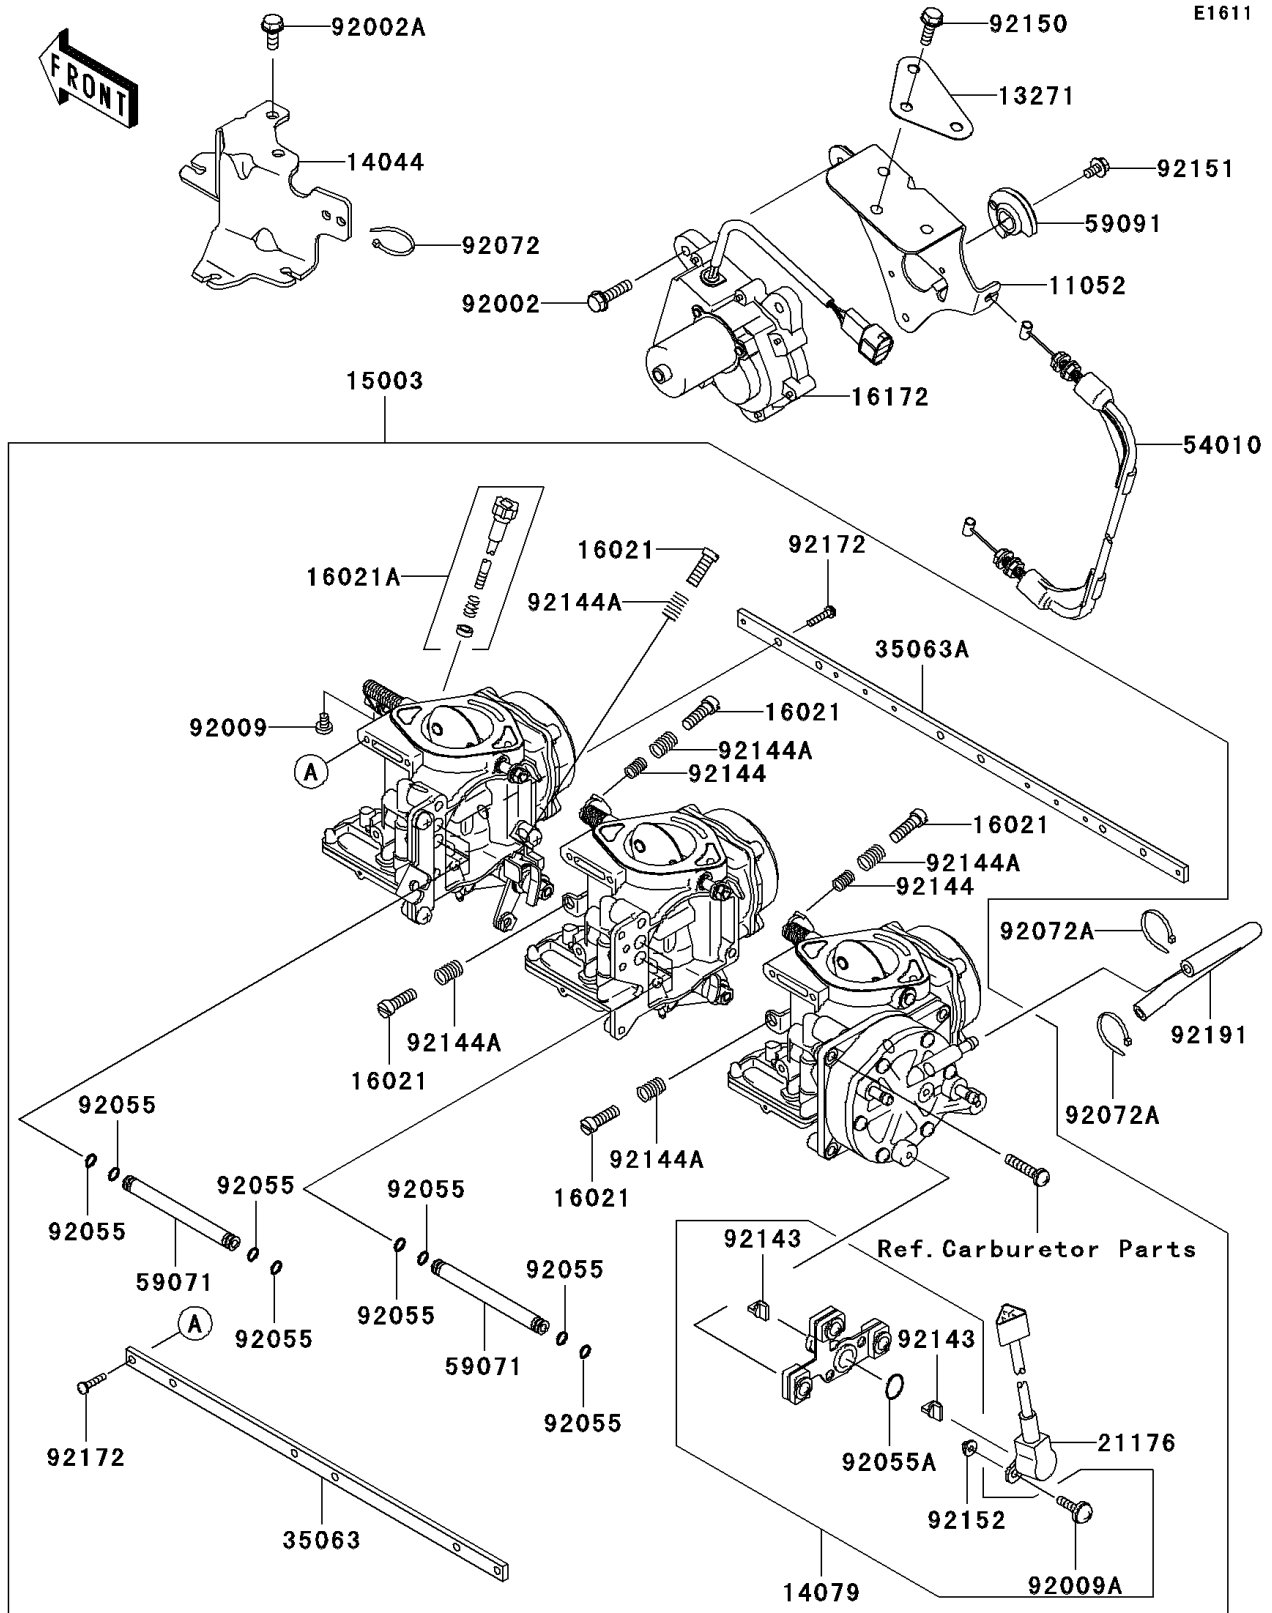

2004 1200 STX-R PARTS DIAGRAM

Carburetor

2004 1200 STX-R PARTS LIST

Carburetor

ITEM NAME	PART NUMBER	QUANTITY
BRACKET (Ref # 11052)	11052-3771	1
PLATE (Ref # 13271)	13271-3846	1
HOLDER-CABLE,CARBURETOR (Ref # 14044)	14044-3744	1
HOLDER-ASSY,SENSOR (Ref # 14079)	14079-3722	1
CARBURETOR-ASSY (Ref # 15003)	15003-3744	1
SCREW-THROTTLE STOP (Ref # 16021)	16021-3704	5
SCREW-THROTTLE STOP (Ref # 16021A)	16021-3709	1
ACTUATOR (Ref # 16172)	16172-3703	1
SENSOR (Ref # 21176)	21176-3739	1
STAY,CARBURETOR (Ref # 35063)	35063-3706	1
STAY,CARBURETOR (Ref # 35063A)	35063-3707	1
CABLE (Ref # 54010)	54010-3715	1
JOINT (Ref # 59071)	59071-3766	4
PULLEY (Ref # 59091)	59091-3708	1
BOLT,6X25 (Ref # 92002)	92002-3714	3
BOLT,6X16 (Ref # 92002A)	92002-3728	2
SCREW,4X6 (Ref # 92009)	92009-3786	1
SCREW,SENSOR (Ref # 92009A)	92009-3863	2
RING-O (Ref # 92055)	92055-1246	16
RING-O,SENSOR (Ref # 92055A)	92055-1574	1
BAND,L=188 (Ref # 92072)	92072-1239	1
BAND (Ref # 92072A)	92072-3874	2
COLLAR (Ref # 92143)	92143-1907	2
SPRING,ADJUST SCREW (Ref # 92144)	92144-3704	2
SPRING,THROTTLE STOP SCREW (Ref # 92144A)	92144-3745	5
BOLT,6X18 (Ref # 92150)	92150-3729	3
BOLT,5X10 (Ref # 92151)	92151-3749	1
COLLAR,SENSOR (Ref # 92152)	92152-3721	2
SCREW,5X13 (Ref # 92172)	92172-3706	12

2004 1200 STX-R PARTS LIST

Carburetor

ITEM NAME	PART NUMBER	QUANTITY
TUBE,PULSE (Ref # 92191)	92191-3838	1