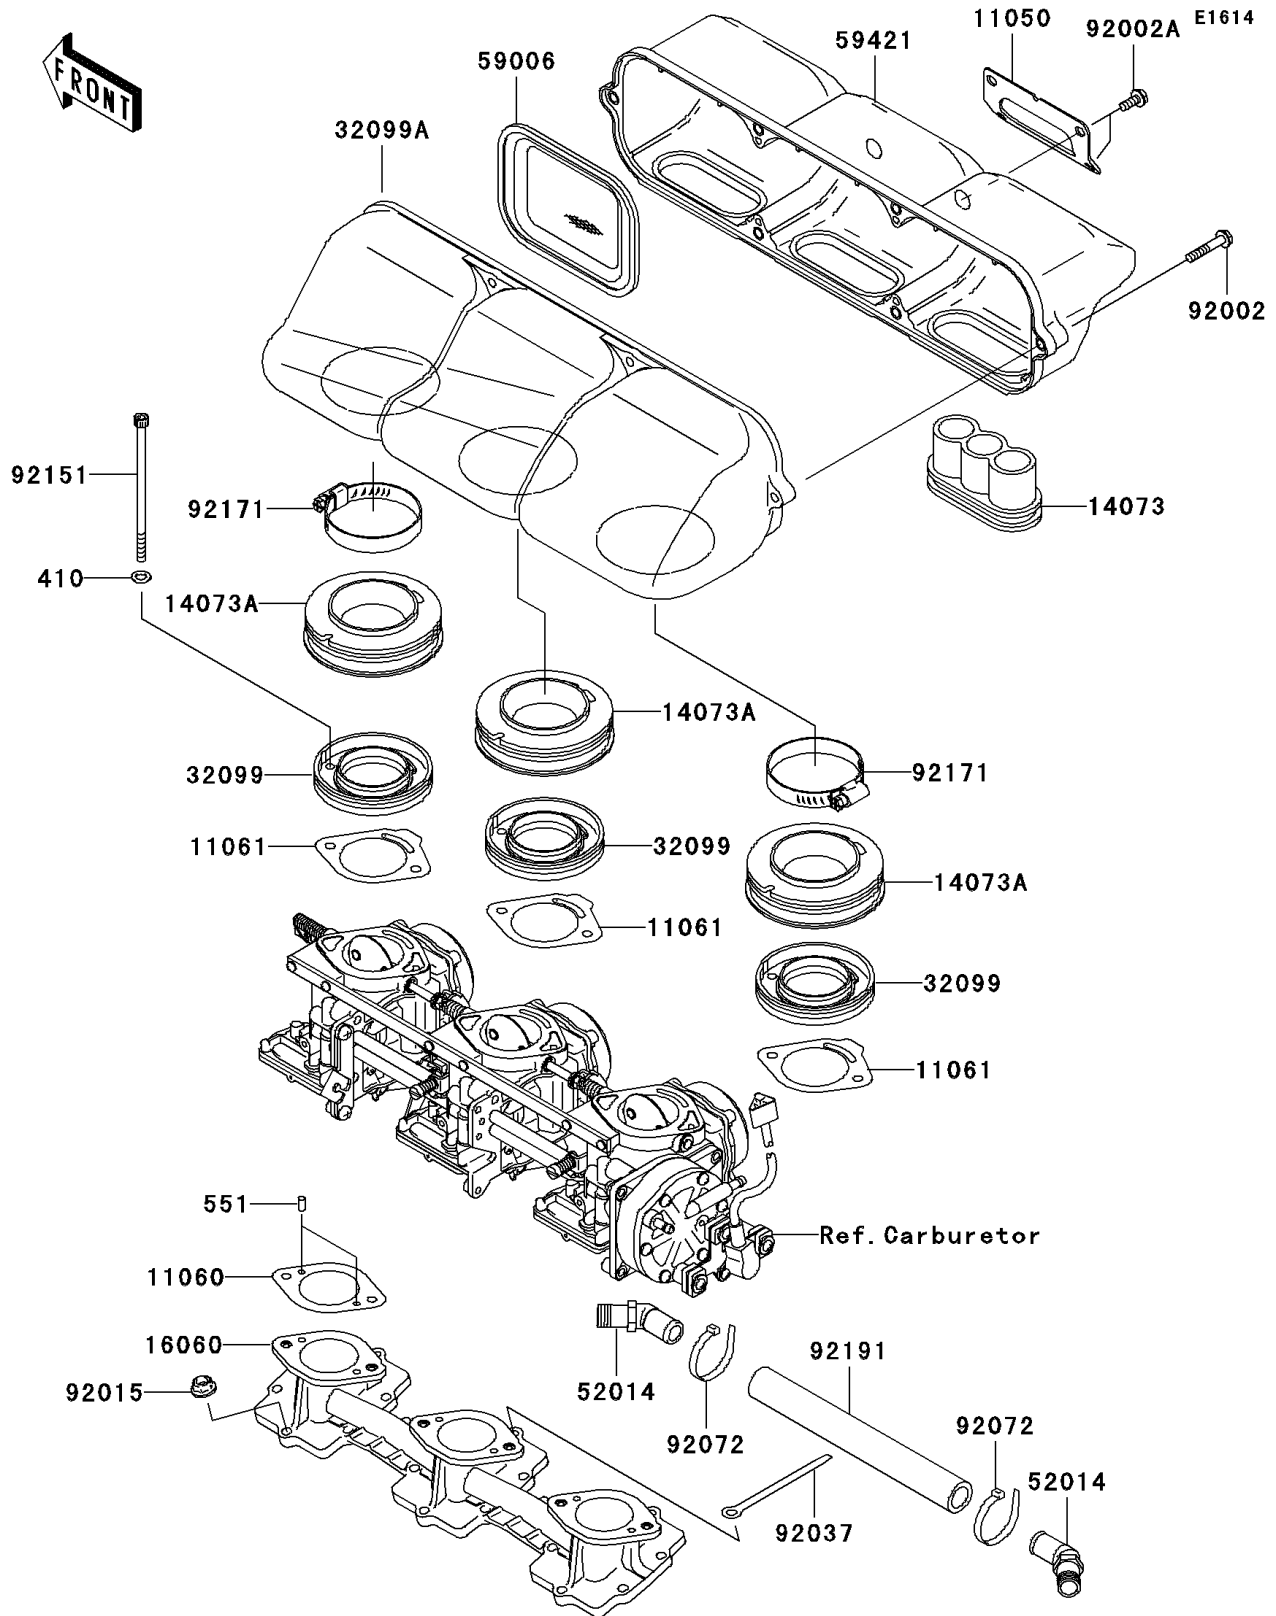

2004 1200 STX-R PARTS DIAGRAM

Flame Arrester

2004 1200 STX-R PARTS LIST

Flame Arrester

| ITEM NAME | PART NUMBER | QUANTITY |
|------------------------------------|-------------|----------|
| WASHER-PLAIN-SMALL,6MM (Ref # 410) | 410S0600 | 6 |
| PIN-DOWEL (Ref # 551) | 551R0408 | 6 |
| BRACKET (Ref # 11050) | 11050-3754 | 1 |
| GASKET (Ref # 11060) | 11060-3788 | 3 |
| GASKET,CARBURETOR (Ref # 11061) | 11061-3704 | 3 |
| DUCT (Ref # 14073) | 14073-3776 | 3 |
| DUCT (Ref # 14073A) | 14073-3785 | 3 |
| PIPE-INTAKE (Ref # 16060) | 16060-3708 | 1 |
| CASE (Ref # 32099) | 32099-3831 | 3 |
| CASE,ARRESTER (Ref # 32099A) | 32099-3843 | 1 |
| ELBOW (Ref # 52014) | 52014-3714 | 2 |
| ARRESTER-FLAME (Ref # 59006) | 59006-3715 | 3 |
| COVER-INTAKE (Ref # 59421) | 59421-3728 | 1 |
| BOLT,6X35 (Ref # 92002) | 92002-3715 | 6 |
| BOLT,6X16 (Ref # 92002A) | 92002-3728 | 4 |
| NUT,6MM (Ref # 92015) | 92015-3767 | 18 |
| CLAMP,L=100 (Ref # 92037) | 92037-3736 | 1 |
| BAND (Ref # 92072) | 92072-3874 | 2 |
| BOLT,SOCKET,6X120 (Ref # 92151) | 92151-3732 | 6 |
| CLAMP (Ref # 92171) | 92171-3707 | 2 |
| TUBE,16.5X24.5X203 (Ref # 92191) | 92191-3837 | 1 |