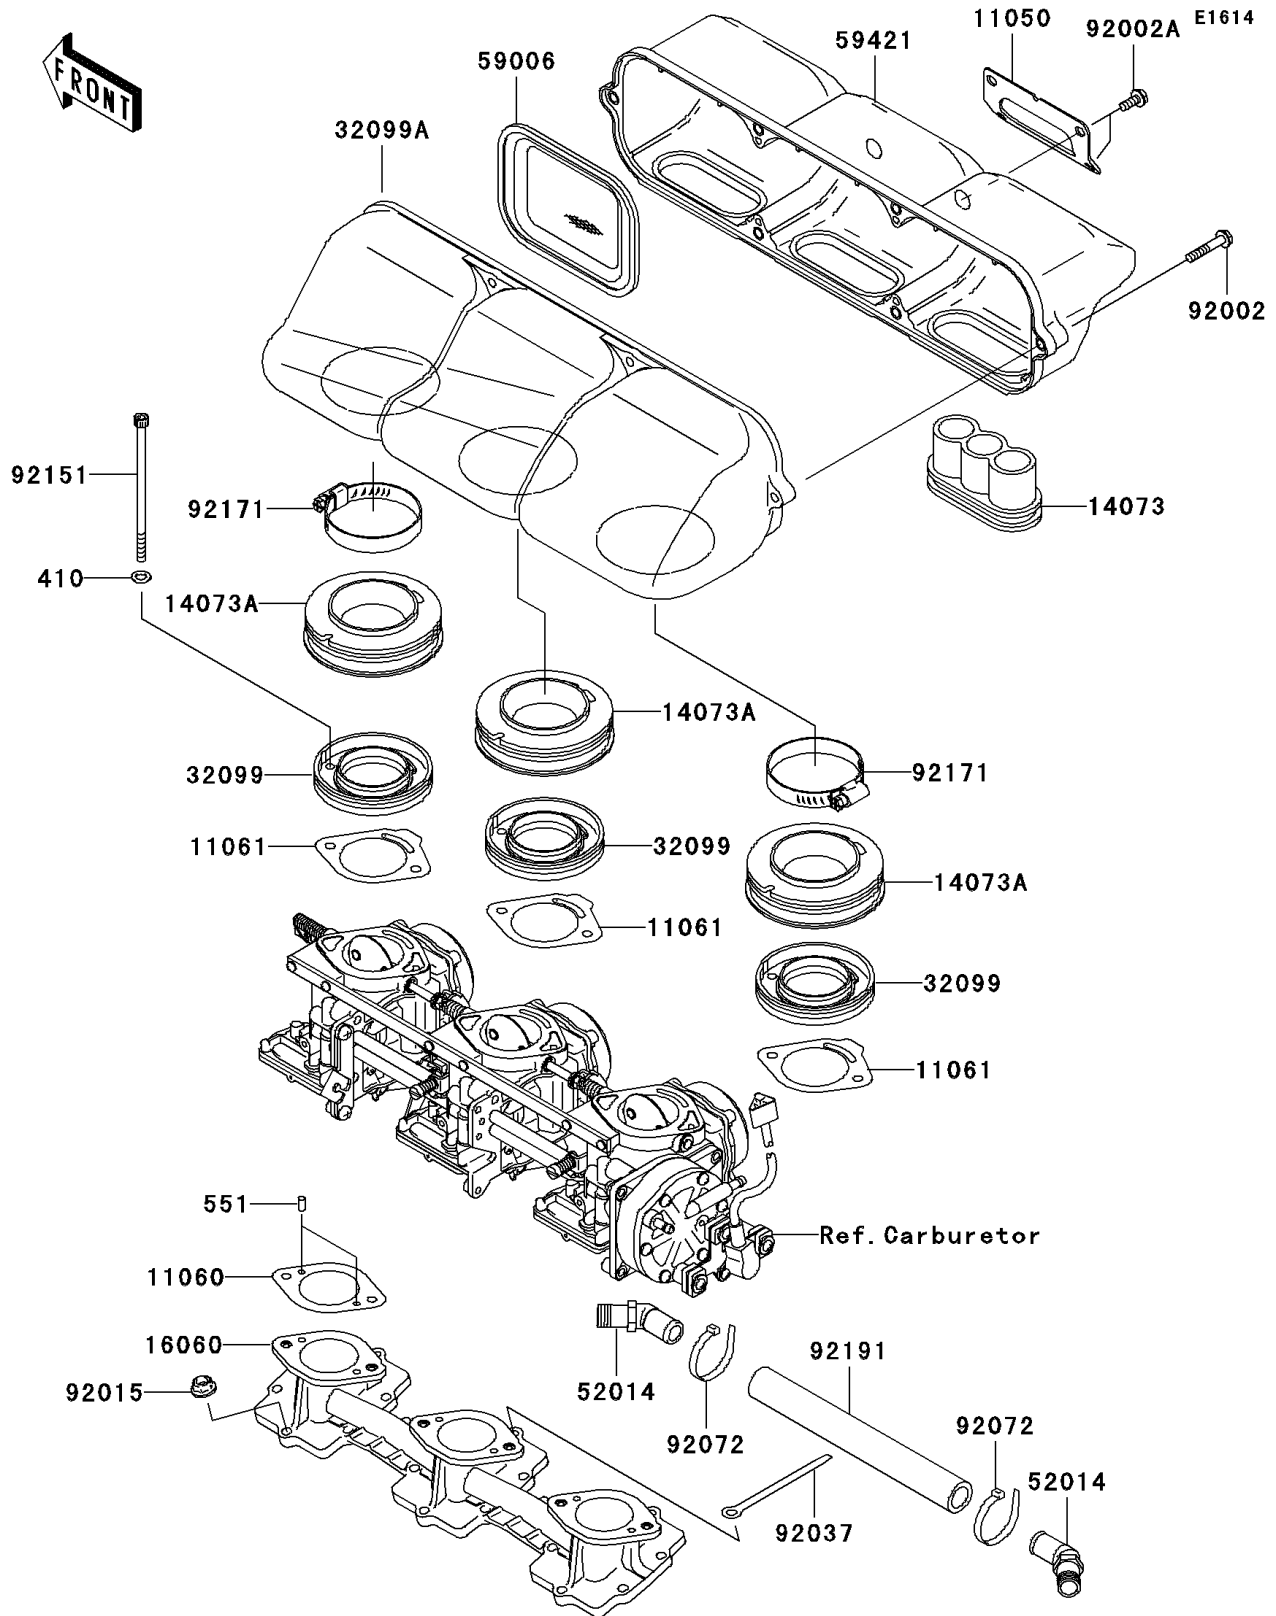

2004 1200 STX-R PARTS DIAGRAM

Flame Arrester

2004 1200 STX-R PARTS LIST

Flame Arrester

ITEM NAME	PART NUMBER	QUANTITY
WASHER-PLAIN-SMALL,6MM (Ref # 410)	410S0600	6
PIN-DOWEL (Ref # 551)	551R0408	6
BRACKET (Ref # 11050)	11050-3754	1
GASKET (Ref # 11060)	11060-3788	3
GASKET,CARBURETOR (Ref # 11061)	11061-3704	3
DUCT (Ref # 14073)	14073-3776	3
DUCT (Ref # 14073A)	14073-3785	3
PIPE-INTAKE (Ref # 16060)	16060-3708	1
CASE (Ref # 32099)	32099-3831	3
CASE,ARRESTER (Ref # 32099A)	32099-3843	1
ELBOW (Ref # 52014)	52014-3714	2
ARRESTER-FLAME (Ref # 59006)	59006-3715	3
COVER-INTAKE (Ref # 59421)	59421-3728	1
BOLT,6X35 (Ref # 92002)	92002-3715	6
BOLT,6X16 (Ref # 92002A)	92002-3728	4
NUT,6MM (Ref # 92015)	92015-3767	18
CLAMP,L=100 (Ref # 92037)	92037-3736	1
BAND (Ref # 92072)	92072-3874	2
BOLT,SOCKET,6X120 (Ref # 92151)	92151-3732	6
CLAMP (Ref # 92171)	92171-3707	2
TUBE,16.5X24.5X203 (Ref # 92191)	92191-3837	1