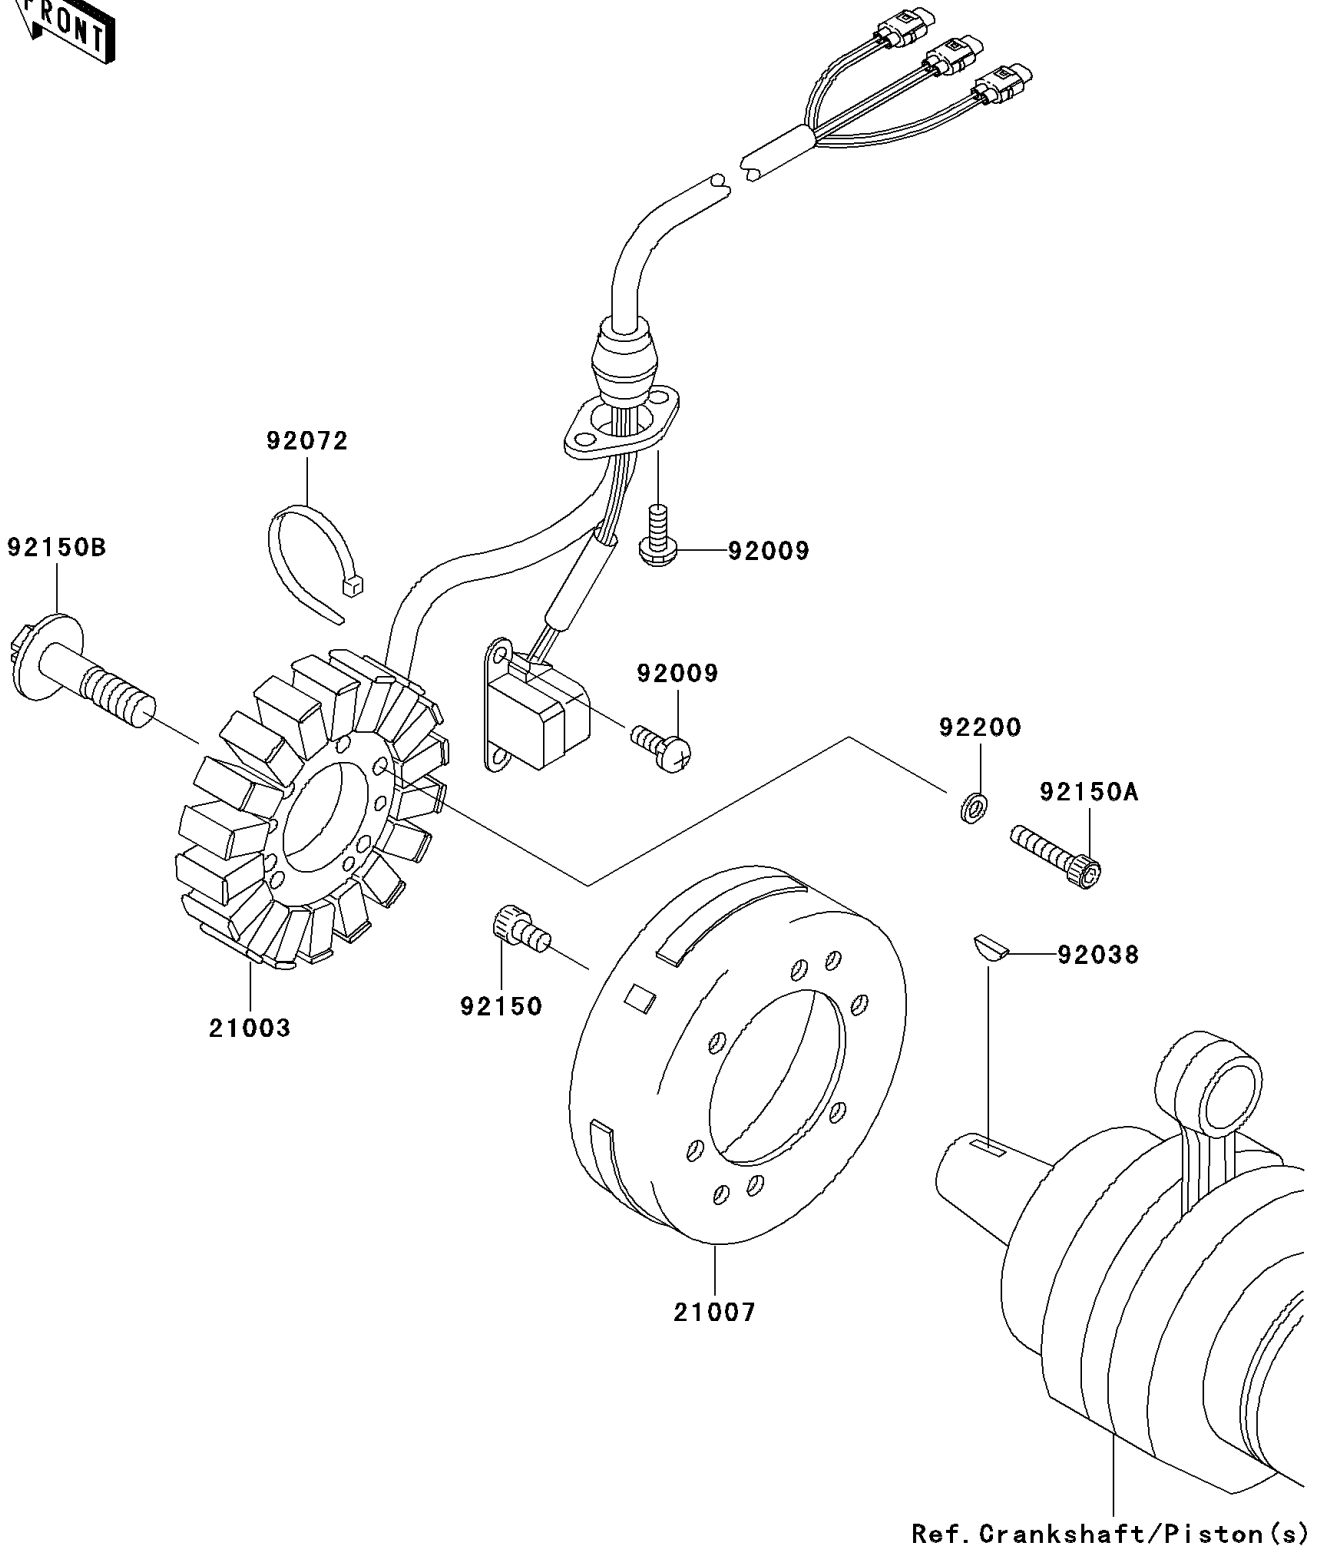

2004 1200 STX-R PARTS DIAGRAM

Generator

E1810

2004 1200 STX-R PARTS LIST

Generator

ITEM NAME	PART NUMBER	QUANTITY
STATOR (Ref # 21003)	21003-3746	1
ROTOR (Ref # 21007)	21007-3723	1
SCREW,5X12 (Ref # 92009)	92009-1296	4
KEY,WOODRUFF (Ref # 92038)	92038-001	1
BAND (Ref # 92072)	92072-3851	1
BOLT,SOCKET,6X10 (Ref # 92150)	92150-1650	8
BOLT,SOCKET,5X25 (Ref # 92150A)	92150-1684	3
BOLT (Ref # 92150B)	92150-3843	1
WASHER,5.1X9X1.5 (Ref # 92200)	92200-3768	3