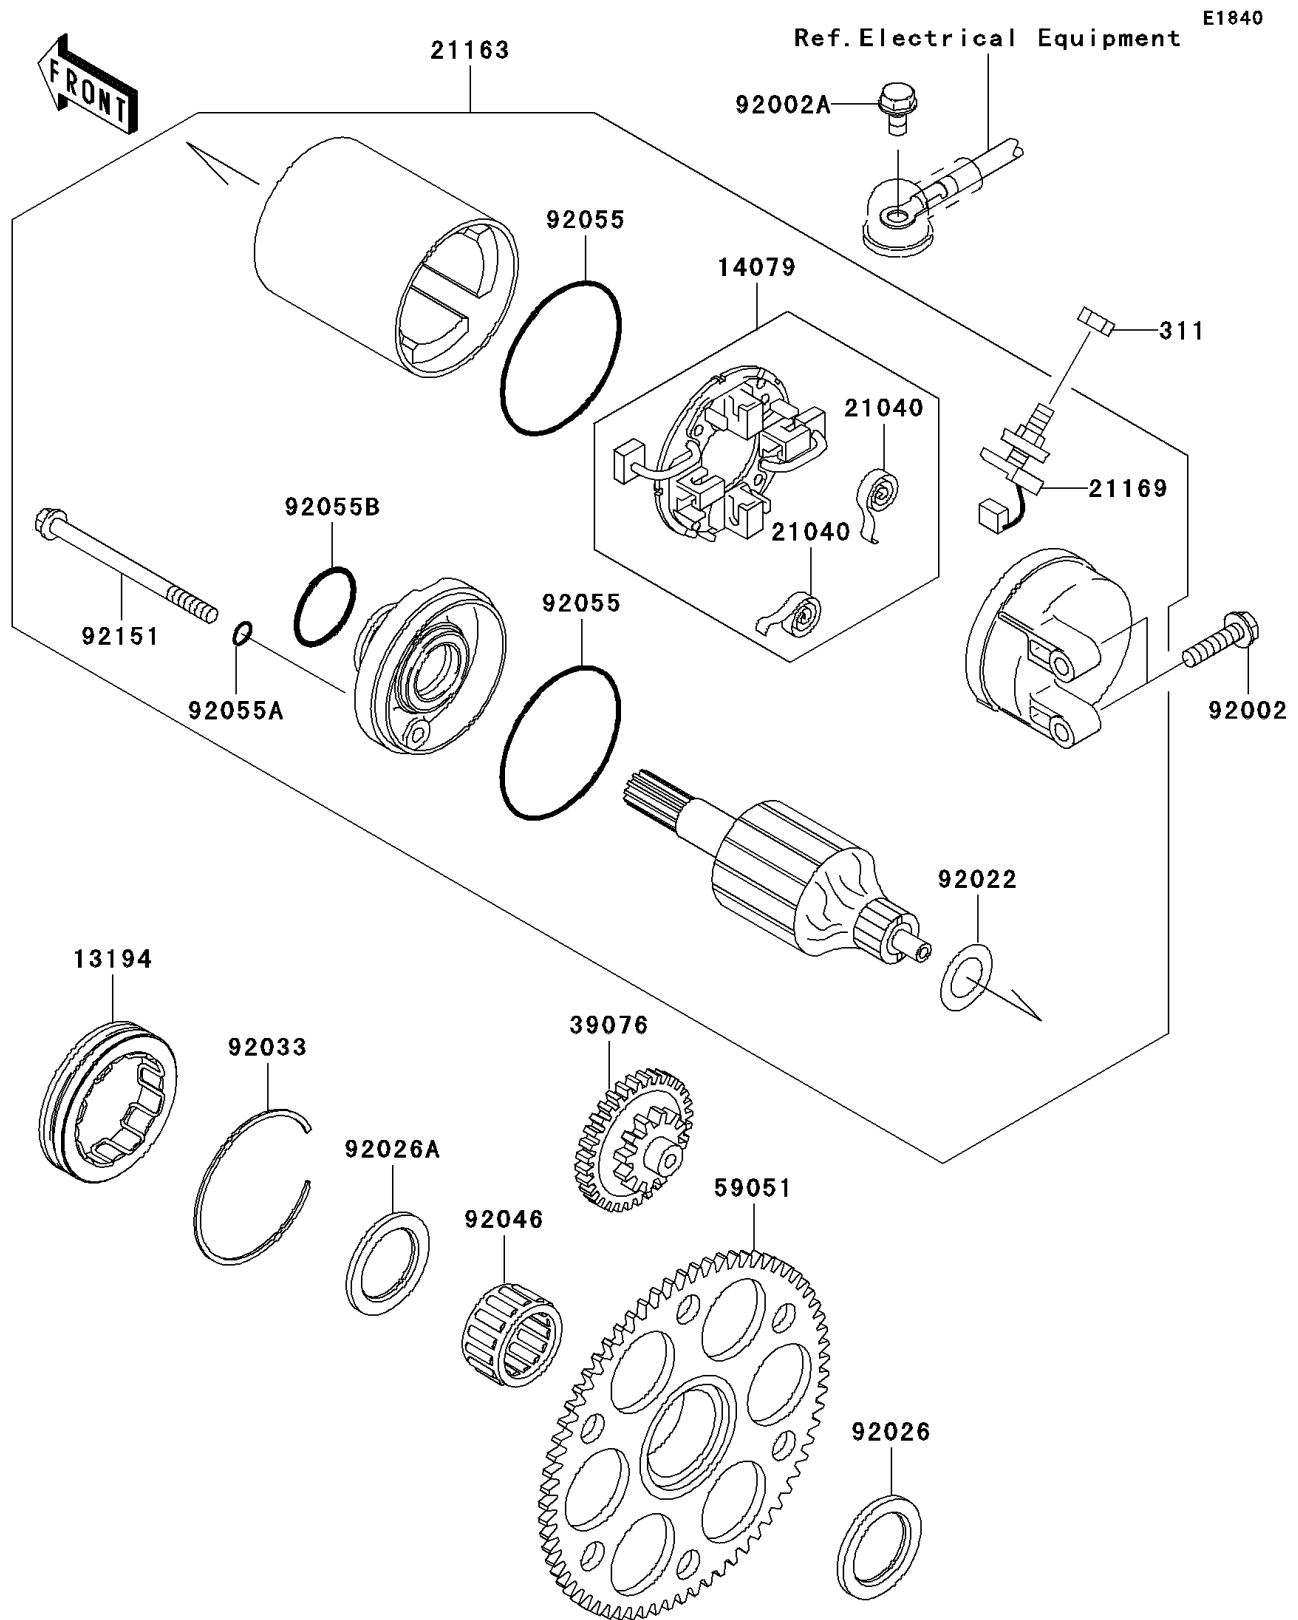

2005 1200 STX-R PARTS DIAGRAM

Starter Motor

2005 1200 STX-R PARTS LIST

Starter Motor

ITEM NAME	PART NUMBER	QUANTITY
NUT-HEX,6MM (Ref # 311)	311R0600	1
CLUTCH-ONEWAY (Ref # 13194)	13194-3705	1
HOLDER-ASSY (Ref # 14079)	14079-3725	1
SPRING-BRUSH (Ref # 21040)	21040-3702	2
STARTER-ELECTRIC (Ref # 21163)	21163-3719	1
TERMINAL (Ref # 21169)	21169-3701	1
LIMITER (Ref # 39076)	39076-3703	1
GEAR-SPUR (Ref # 59051)	59051-3706	1
BOLT,6X25 (Ref # 92002)	92002-3714	2
BOLT,6X12 (Ref # 92002A)	92002-3763	1
WASHER (Ref # 92022)	92022-2200	1
SPACER,28X38X3.0 (Ref # 92026)	92026-3738	1
SPACER,26.3X38X2.5 (Ref # 92026A)	92026-3739	1
RING-SNAP (Ref # 92033)	92033-3731	1
BEARING-NEEDLE,KT283315E01 (Ref # 92046)	92046-3701	1
RING-O,62MM (Ref # 92055)	92055-1260	2
RING-O,4.5MM (Ref # 92055A)	92055-1261	2
RING-O,24.4MM (Ref # 92055B)	92055-1262	1
BOLT (Ref # 92151)	92151-3809	2