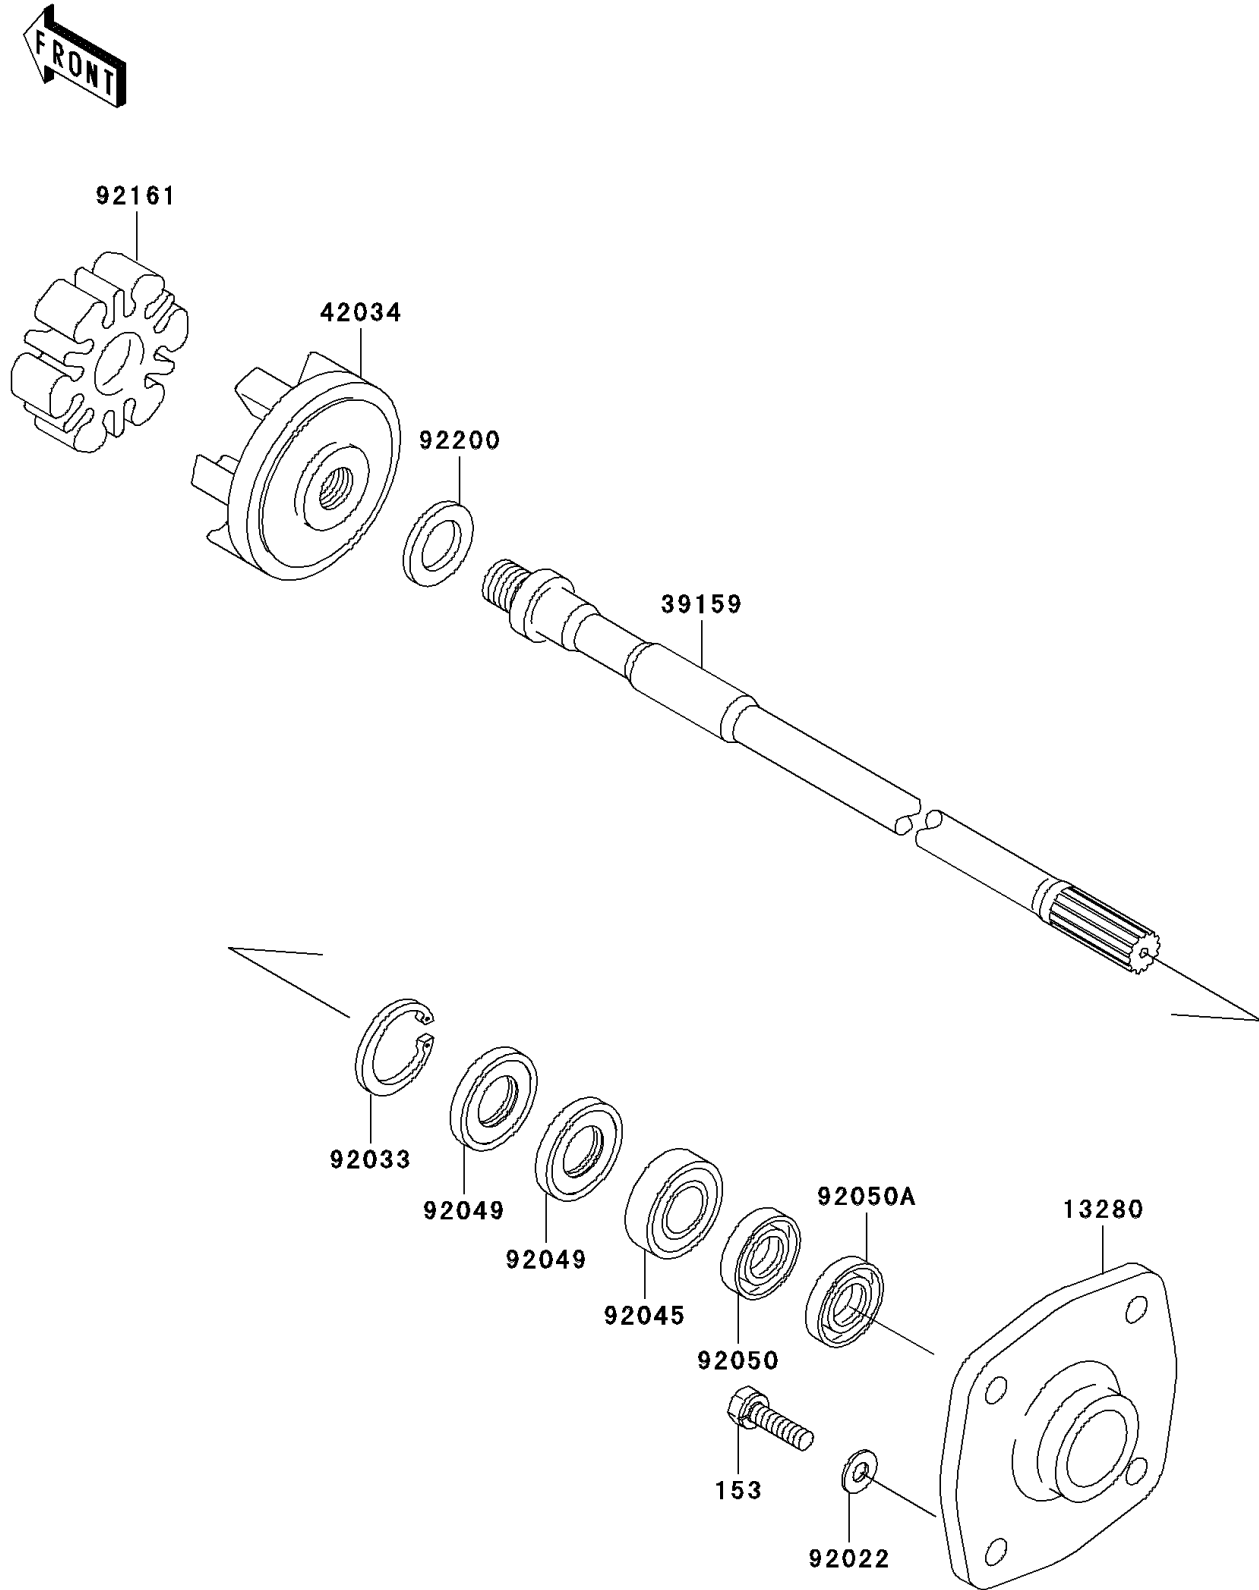

# 2004 1200 STX-R PARTS DIAGRAM

Drive Shaft

E3134

## 2004 1200 STX-R PARTS LIST

### Drive Shaft

ITEM NAME	PART NUMBER	QUANTITY
BOLT-WS-SMALL (Ref # 153)	153R0830	4
HOLDER (Ref # 13280)	13280-3730	1
SHAFT-DRIVE (Ref # 39159)	39159-3732	1
COUPLING (Ref # 42034)	42034-3711	1
WASHER,8.2X18X1.5 (Ref # 92022)	92022-1964	4
RING-SNAP,42MM (Ref # 92033)	92033-3713	1
BEARING-BALL,60042RD (Ref # 92045)	92045-3705	1
SEAL-OIL,S620426 (Ref # 92049)	92049-3707	2
SEAL-OIL,SCY20368 (Ref # 92050)	92050-502	1
SEAL-OIL,SC20367 (Ref # 92050A)	92050-503	1
DAMPER (Ref # 92161)	92161-3711	1
WASHER,24X32X2.0 (Ref # 92200)	92200-3739	1